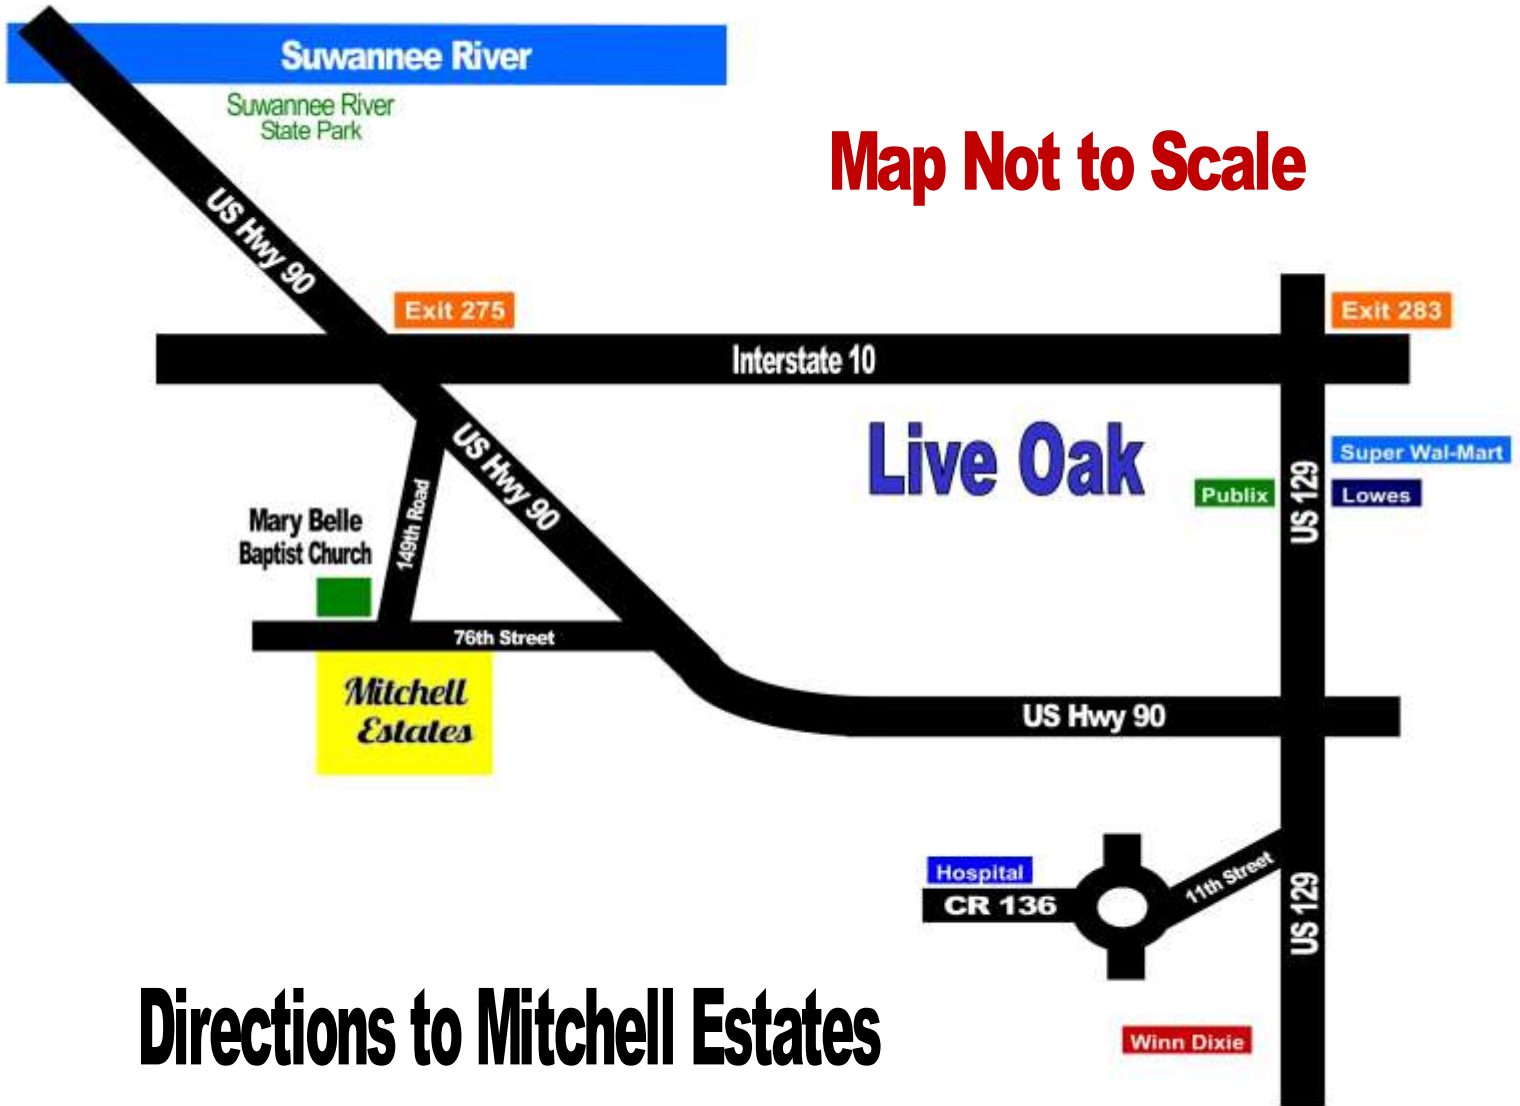

## Mitchell Estates Directions

## Directions to Mitchell Estates

1. Take Interstate 10 West to Exit 275 (22 miles from I-75)
2. Take Exit Ramp to US-90
3. Turn RIGHT onto US 90 East (Go 2.5 miles to 149th Road on your RIGHT)
4. Turn RIGHT onto 149<sup>th</sup> Road (Go 1.1 mile and the road will dead end into 76th Street)
5. Use the Mitchell Estates Sales Plat to locate the available properties.

**Address of a Mary Belle Baptist Church Across the Street for GPS:**  
**14919 76th Street, Live Oak, FL 32060**