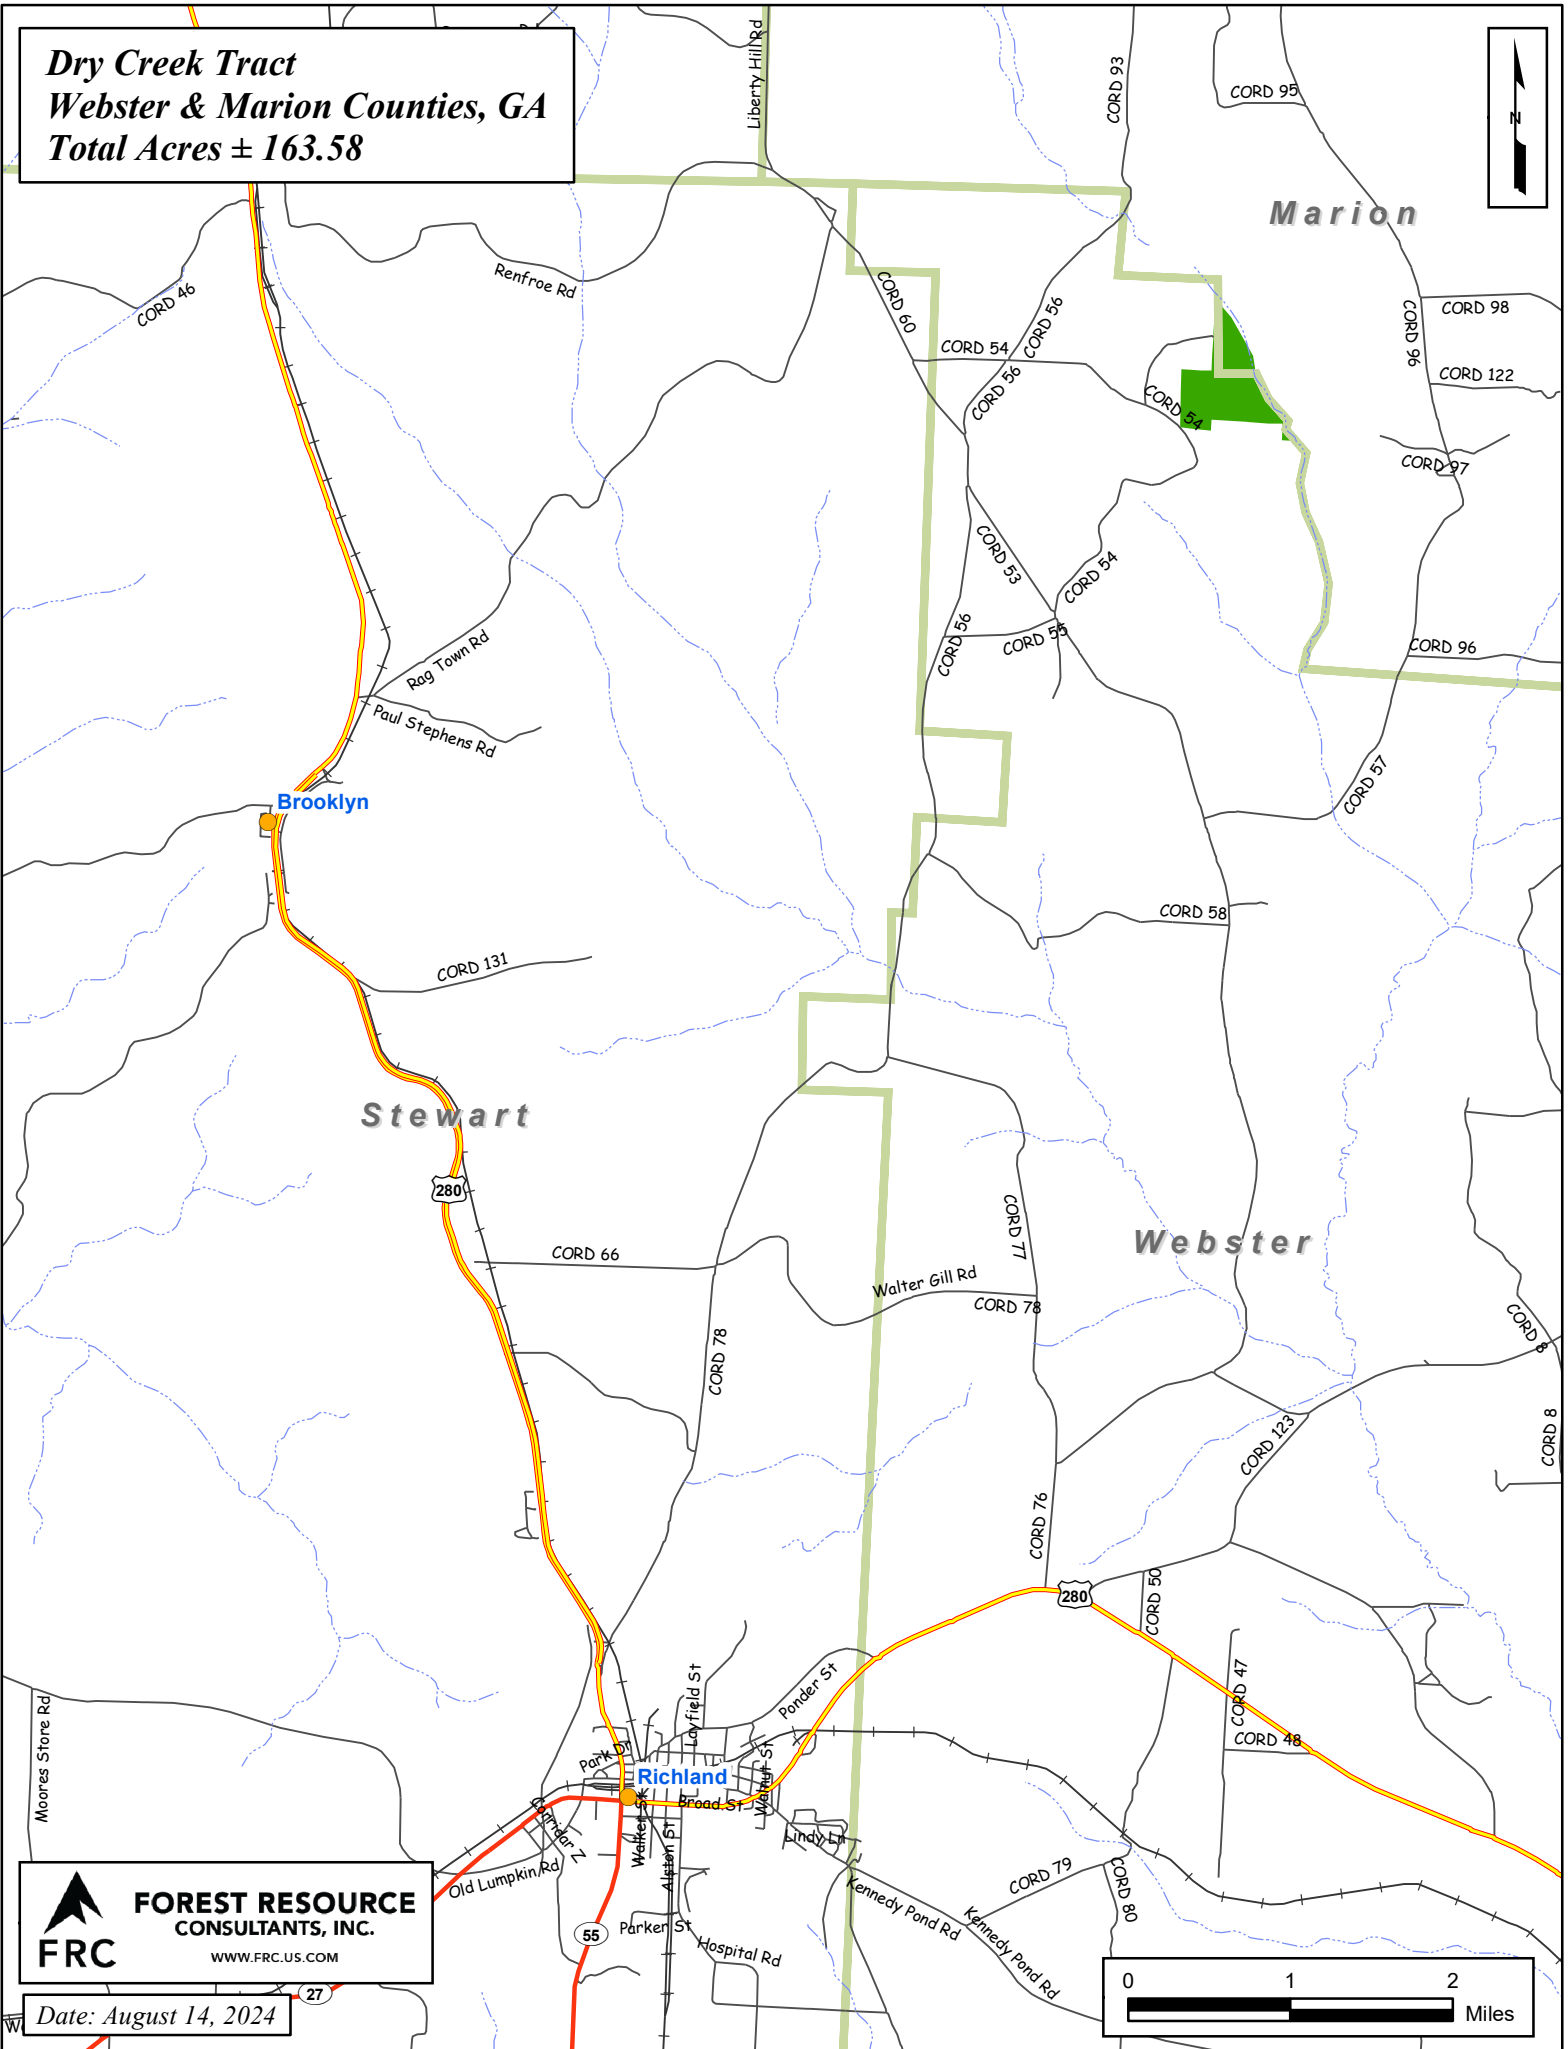

Dry Creek Tract
Webster & Marion Counties, GA
Total Acres ± 163.58

 **FOREST RESOURCE CONSULTANTS, INC.**
WWW.FRC.US.COM

Date: August 14, 2024