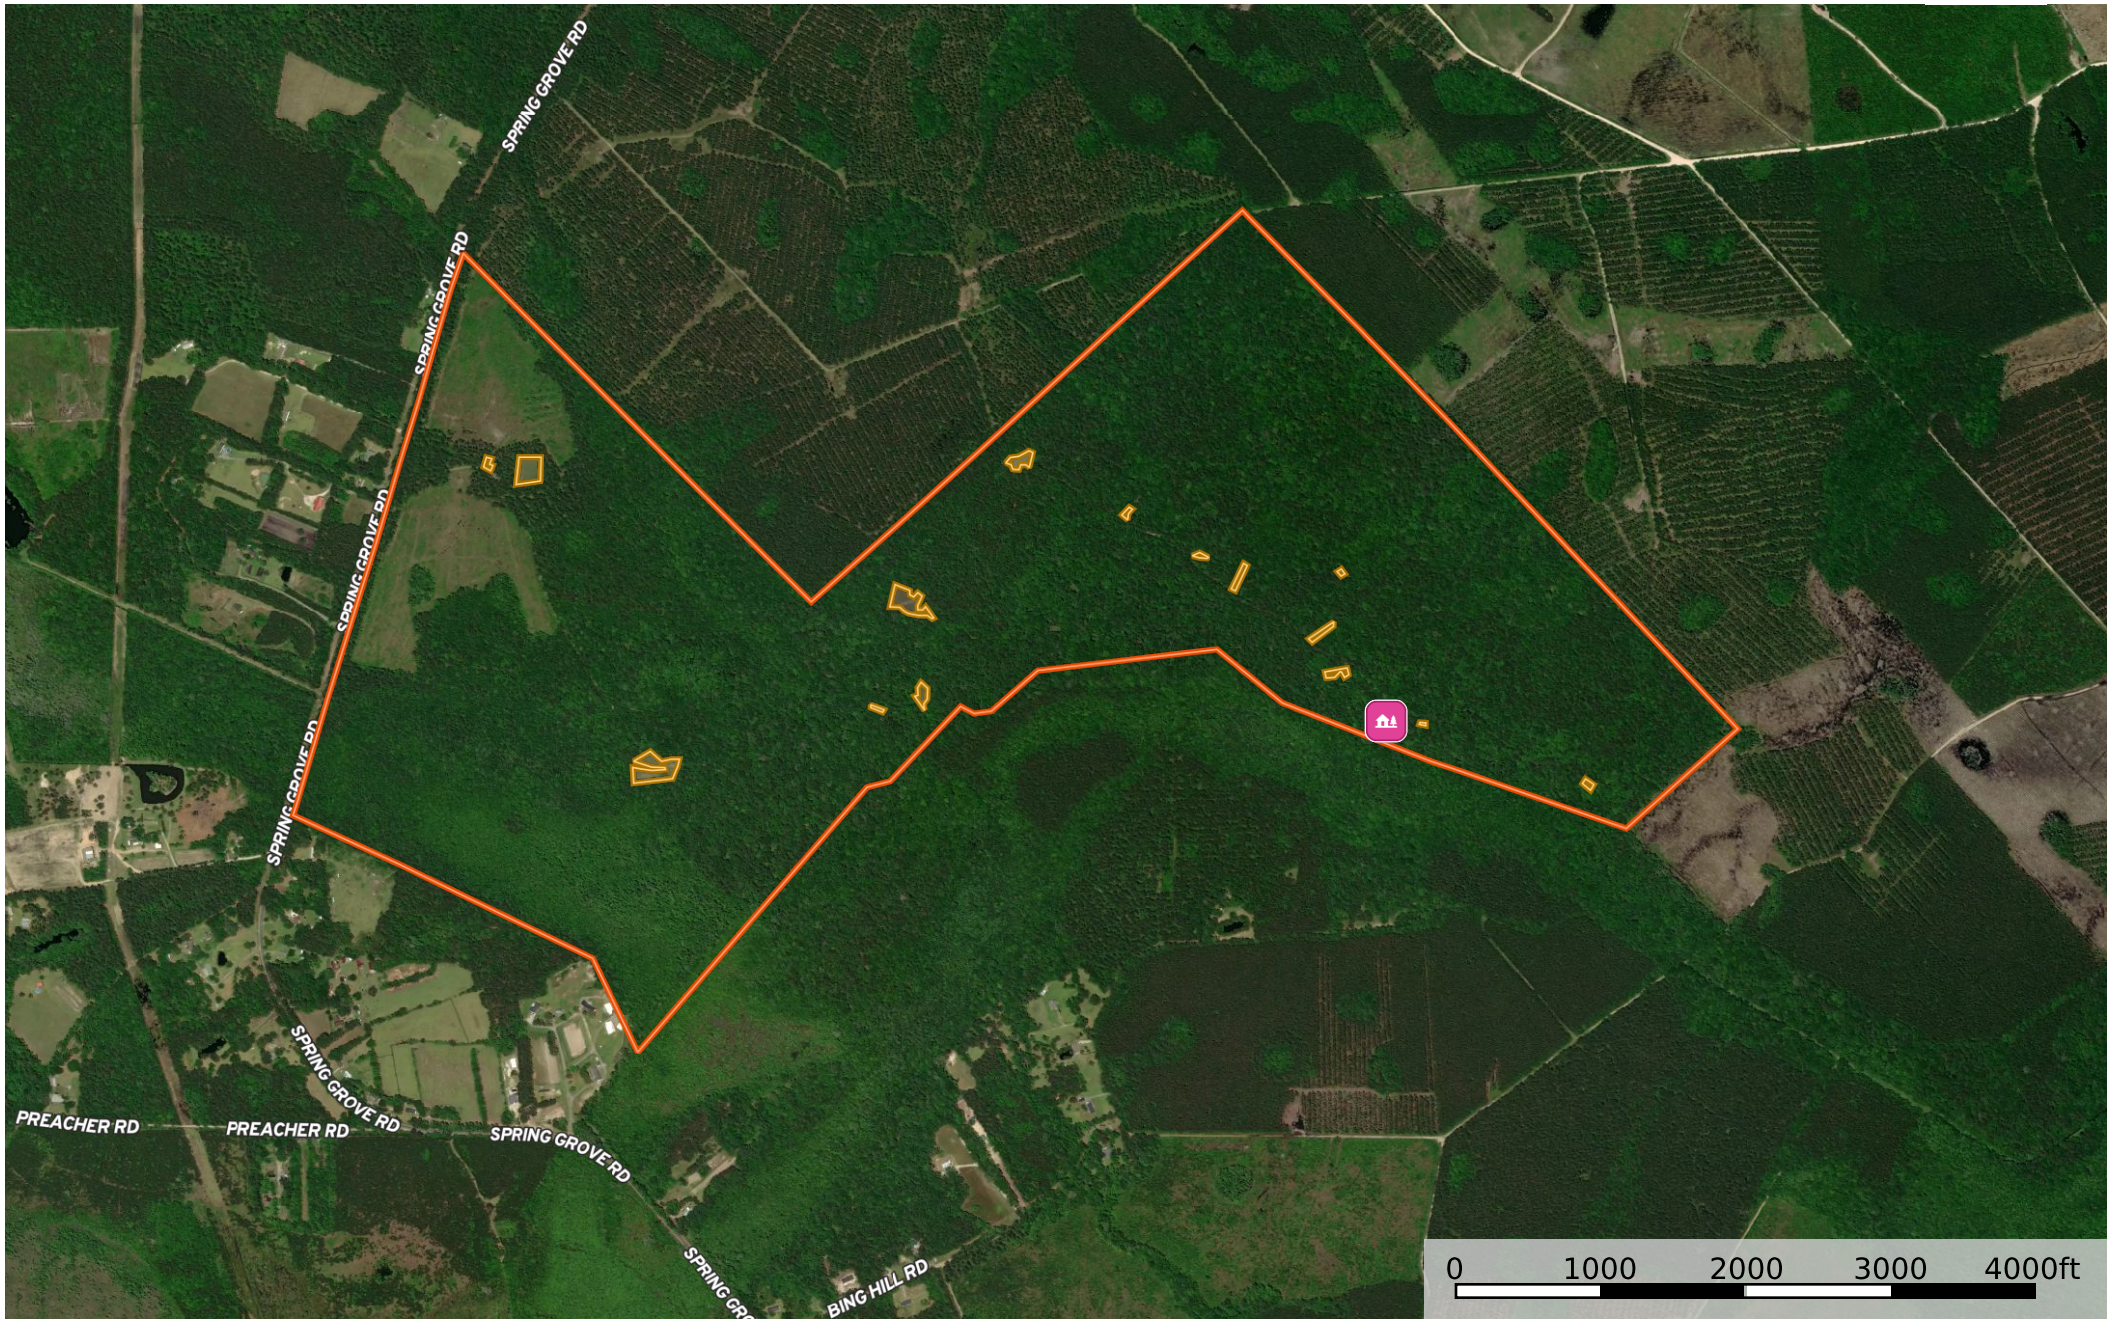

# Osborne Tract

Charleston County, South Carolina, 527 AC +/-

-  Cabin
-  Food Plot
-  Boundary 1