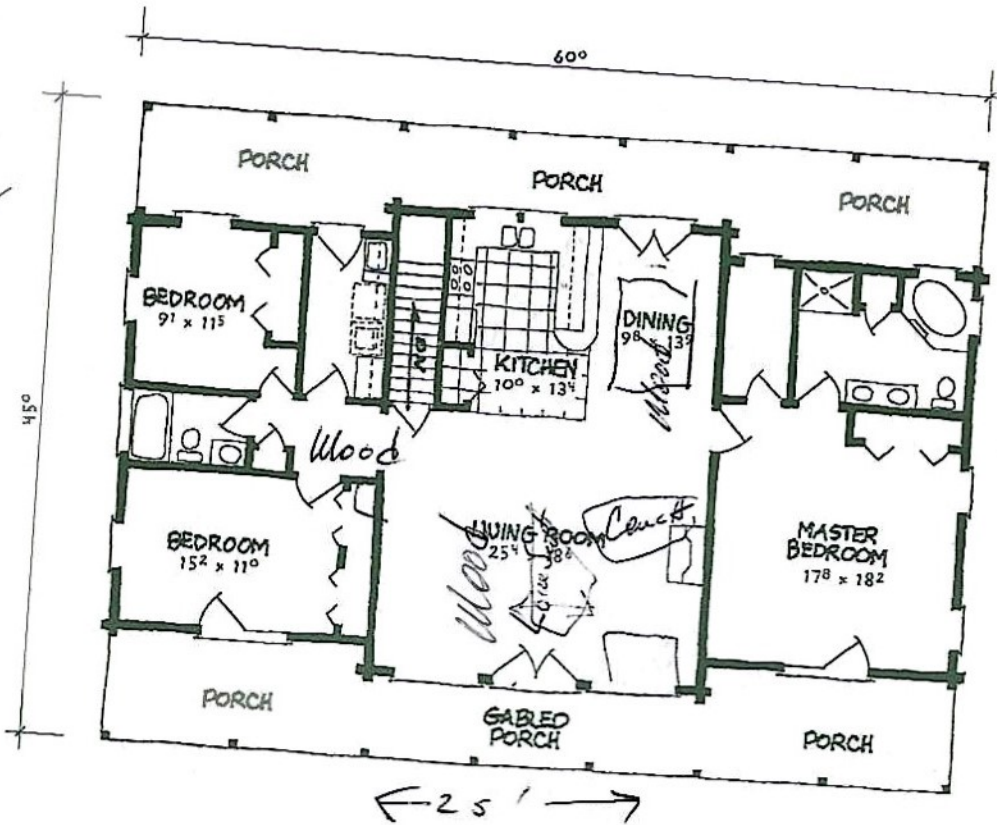

The Chesapeake

1859 sq. ft.

160'

← 25' →

1 Double Door - w Side Lights - 15'
First Floor • 1859 sq. ft.

1 fireplace 15'