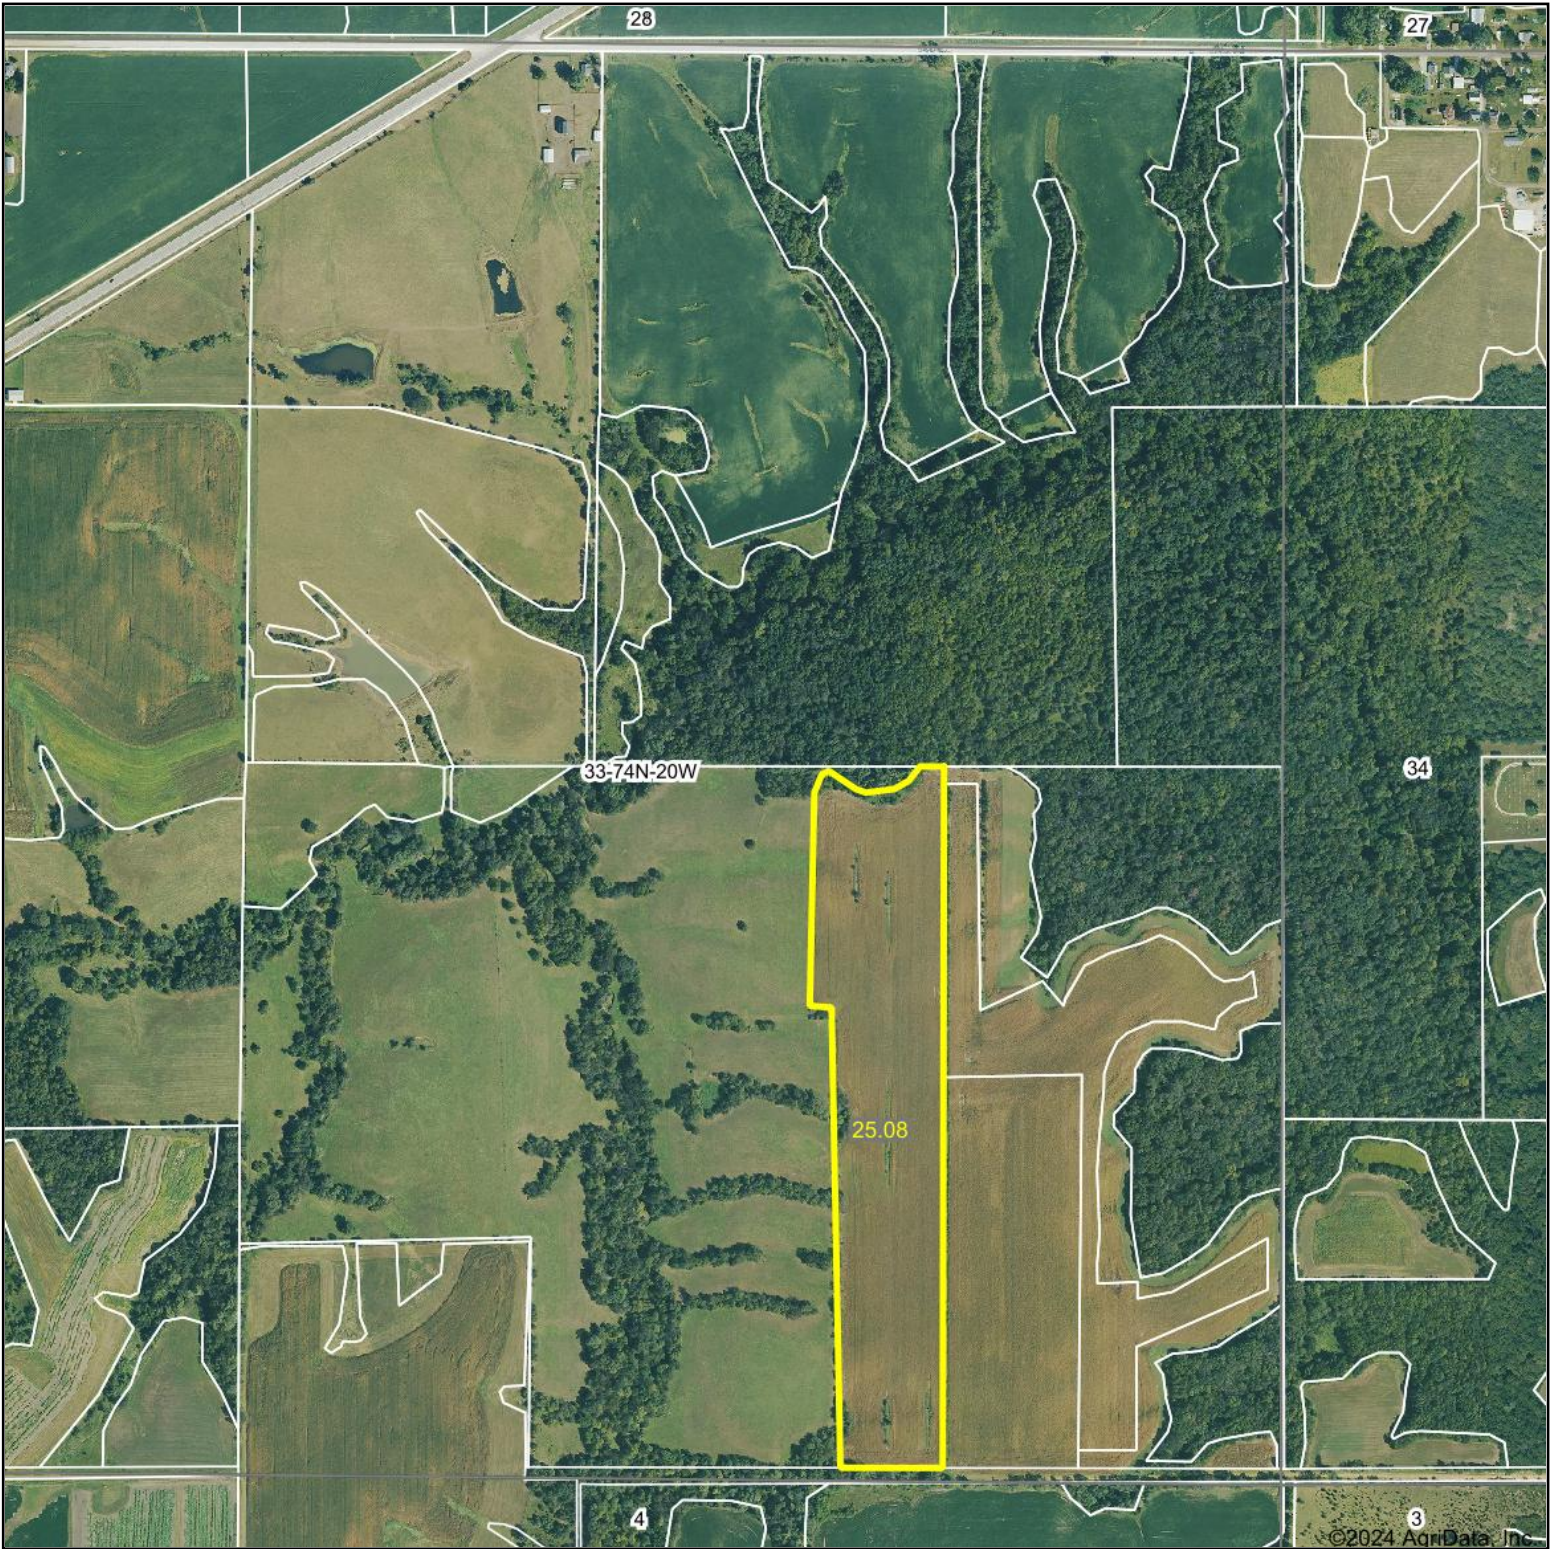

# Aerial Map

Boundary Lines Are Approximate

©2024 AgriData, Inc.

**Hawkeye Farm Mgmt & Real Estate**

**United Country**  
Real Estate  
22 N Main, Albia IA Phone: 641-932-7796  
Email: hawkeye@uclowa.com  
On the web: www.uclowa.com  
www.iowawhitetailfarms.com

Boundary Center: 41° 9' 52.58, -93° 9' 43.91

**33-74N-20W**  
**Marion County**  
**Iowa**

Maps Provided By:  
**surety**  
CUSTOMIZED ONLINE MAPPING  
© AgriData, Inc. 2023 www.AgridataInc.com

10/29/2024

Field borders provided by Farm Service Agency as of 5/21/2008.