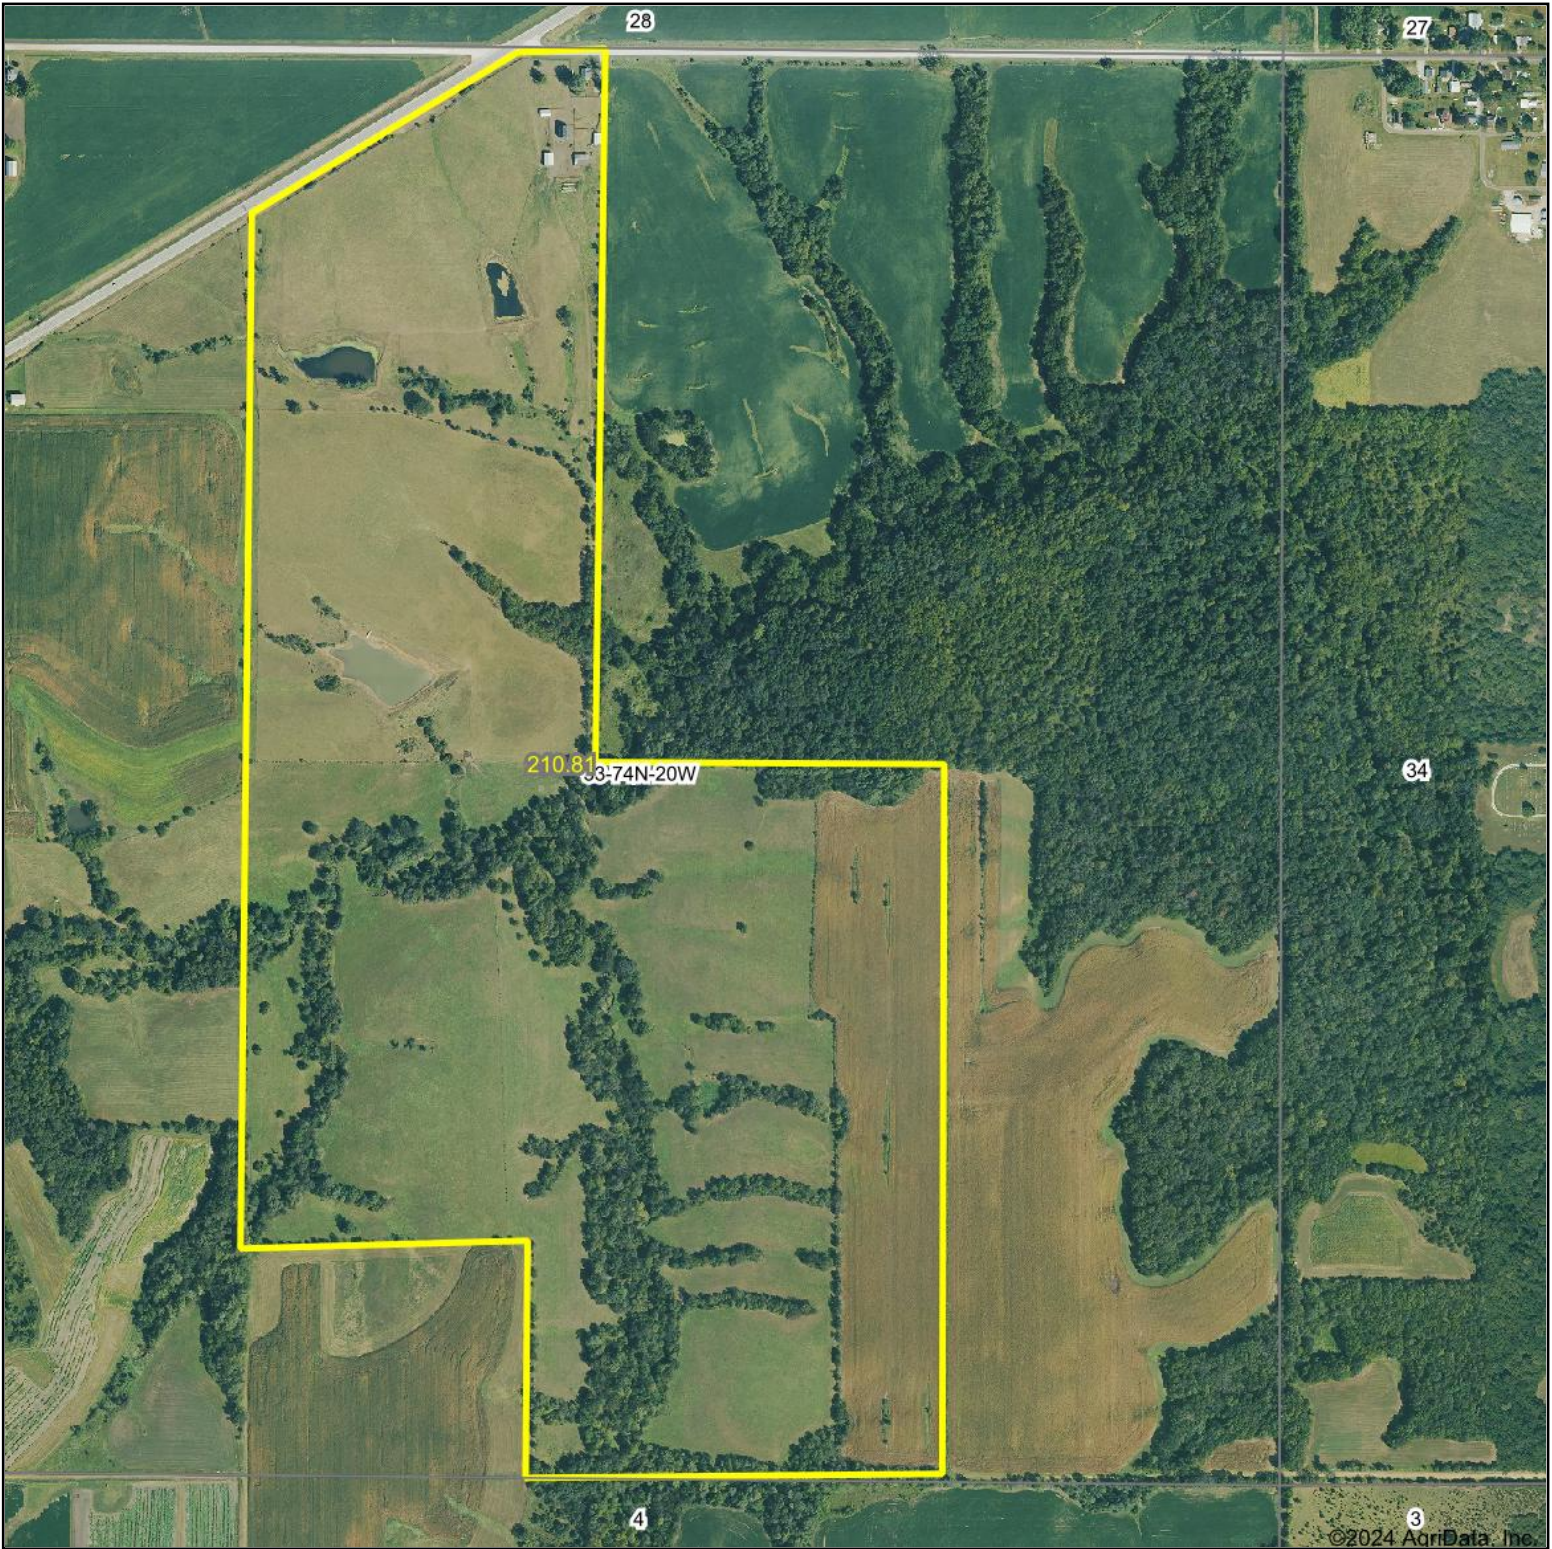

Aerial Map

Boundary Lines Are Approximate

Hawkeye Farm Mgmt & Real Estate

United Country
Real Estate
22 N Main, Albia IA Phone: 641-932-7796
Email: hawkeye@uclowa.com
On the web: www.uclowa.com;
www.iowawhitetailfarms.com

Maps Provided By:
surety
CUSTOMIZED ONLINE MAPPING
© AgriData, Inc. 2023 www.AgridataInc.com

Boundary Center: 41° 10' 5.64, -93° 9' 57.75

33-74N-20W
Marion County
Iowa

0ft 822ft 1644ft

10/29/2024