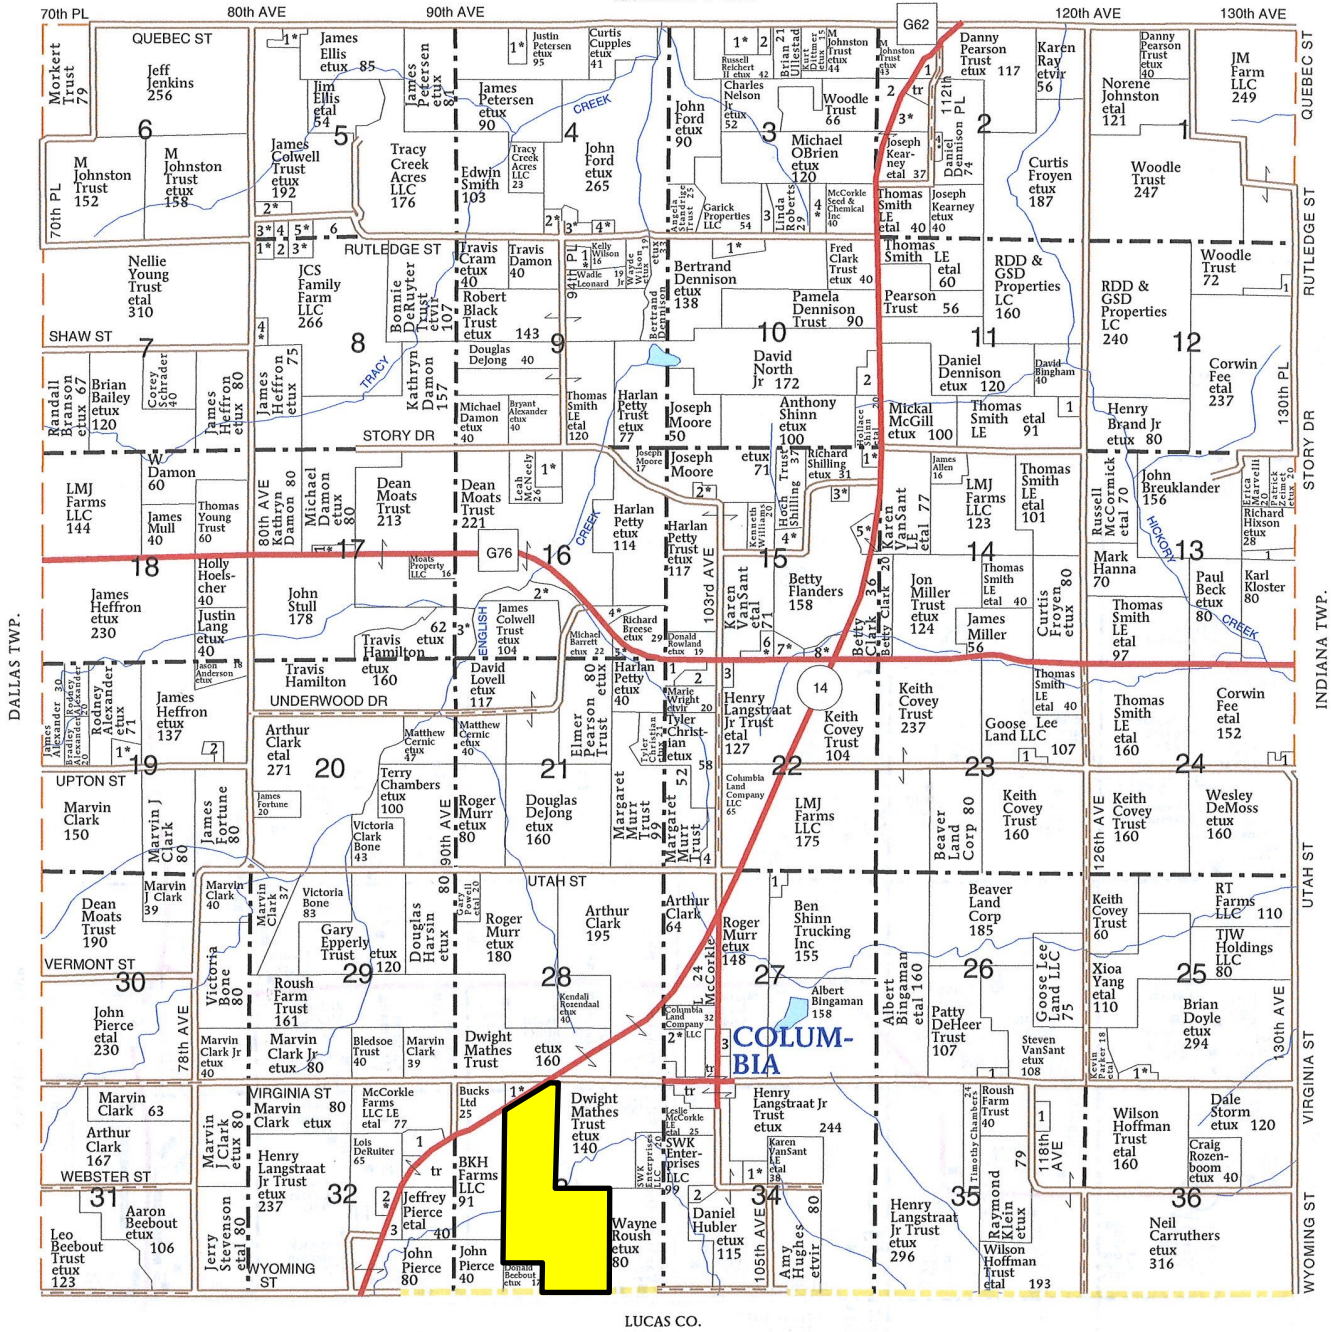

Hawkeye Farm Mgmt & Real Estate

PLAT MAP

Marion County 216 +/- Acres

Boundary Lines Are Approximate

T-74-N

WASHINGTON PLAT

R-20-W

(Landowners)

KNOXVILLE 'S' TWP.

LUCAS CO.