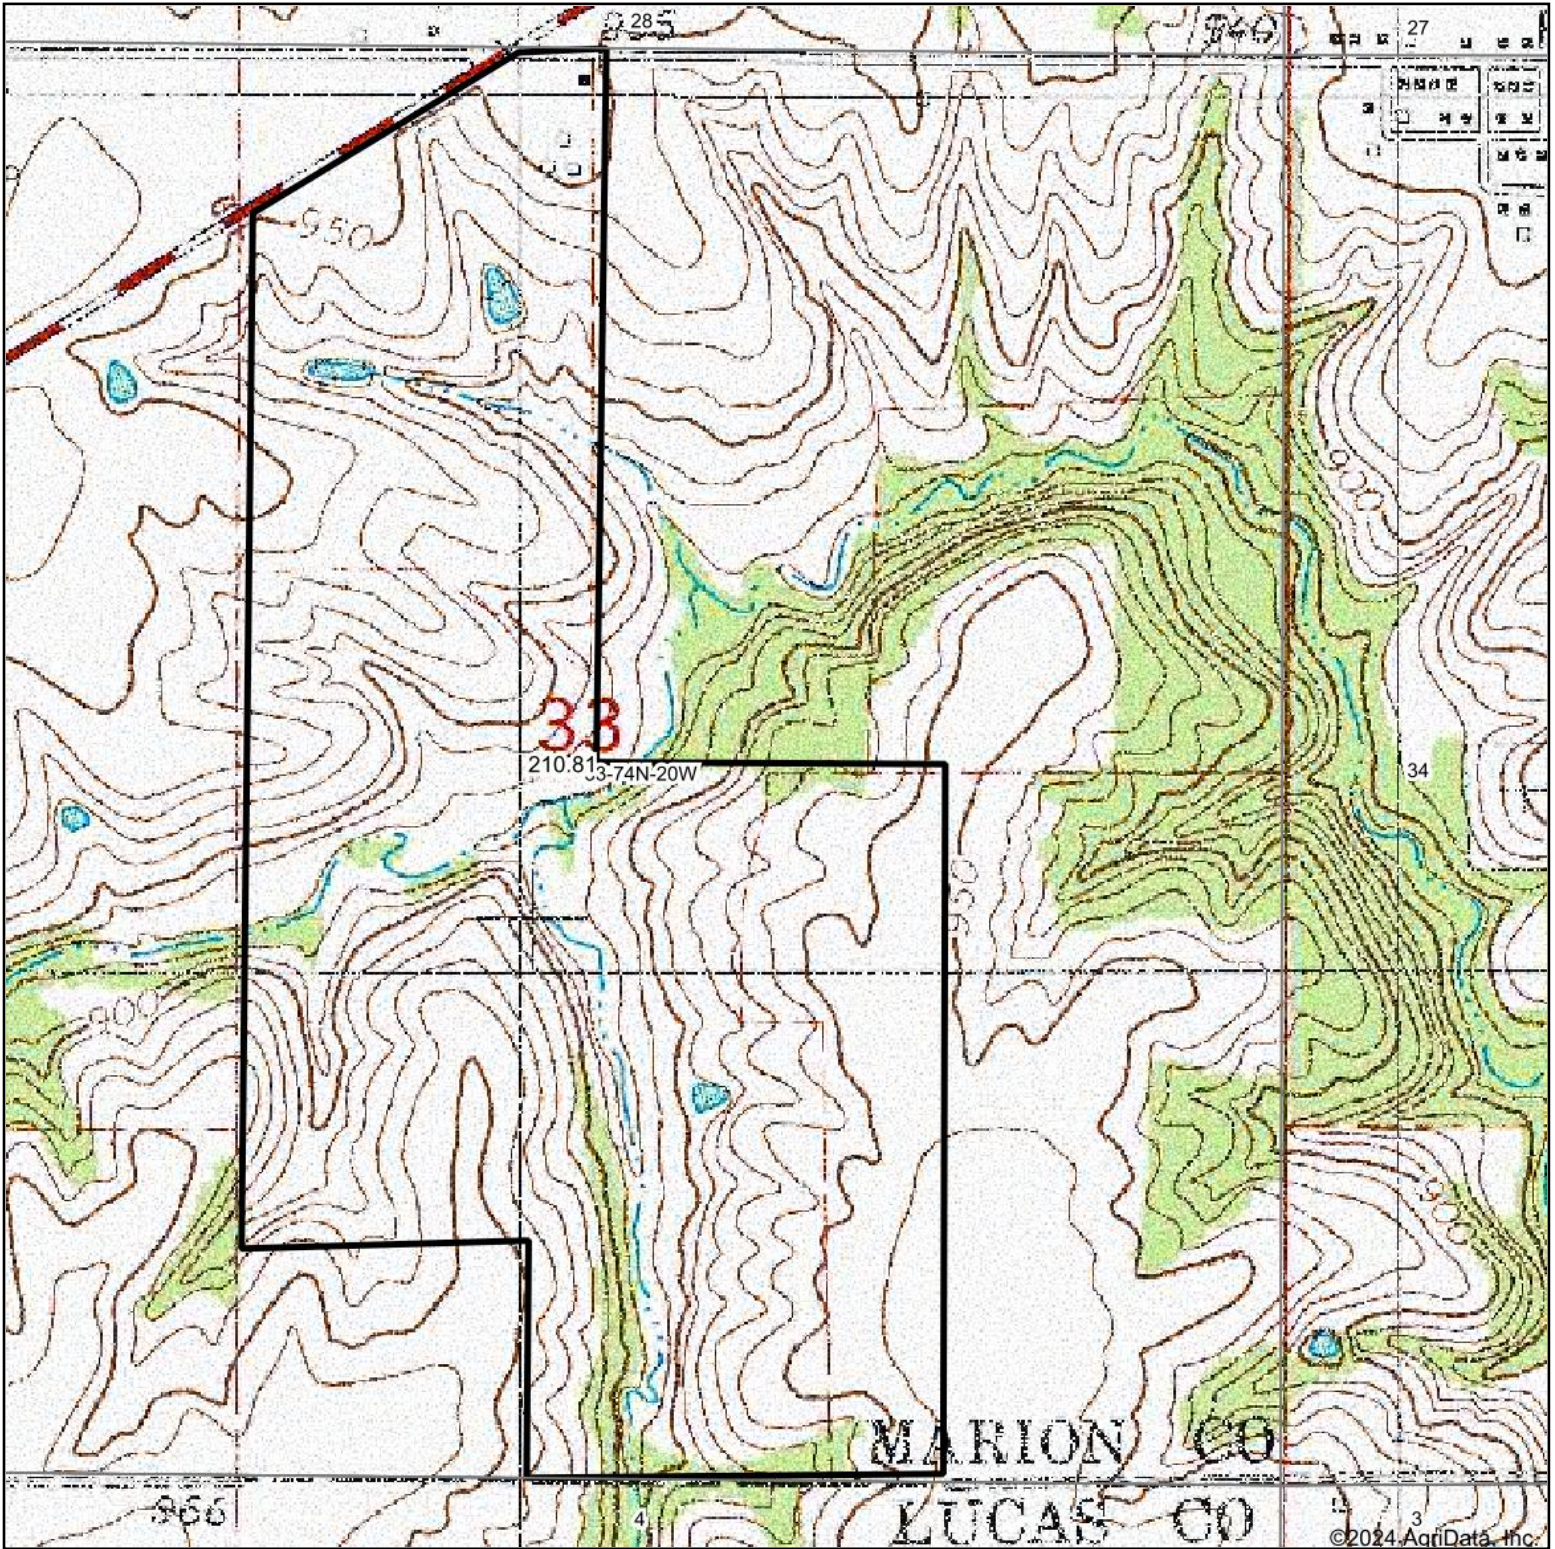

Topography Map

Boundary Lines Are Approximate

Hawkeye Farm Mgmt & Real Estate

Maps Provided By:

© AgriData, Inc. 2023 www.AgriDataInc.com

Map Center: 41° 10' 5.19, -93° 9' 48.88

33-74N-20W
Marion County
Iowa

10/29/2024