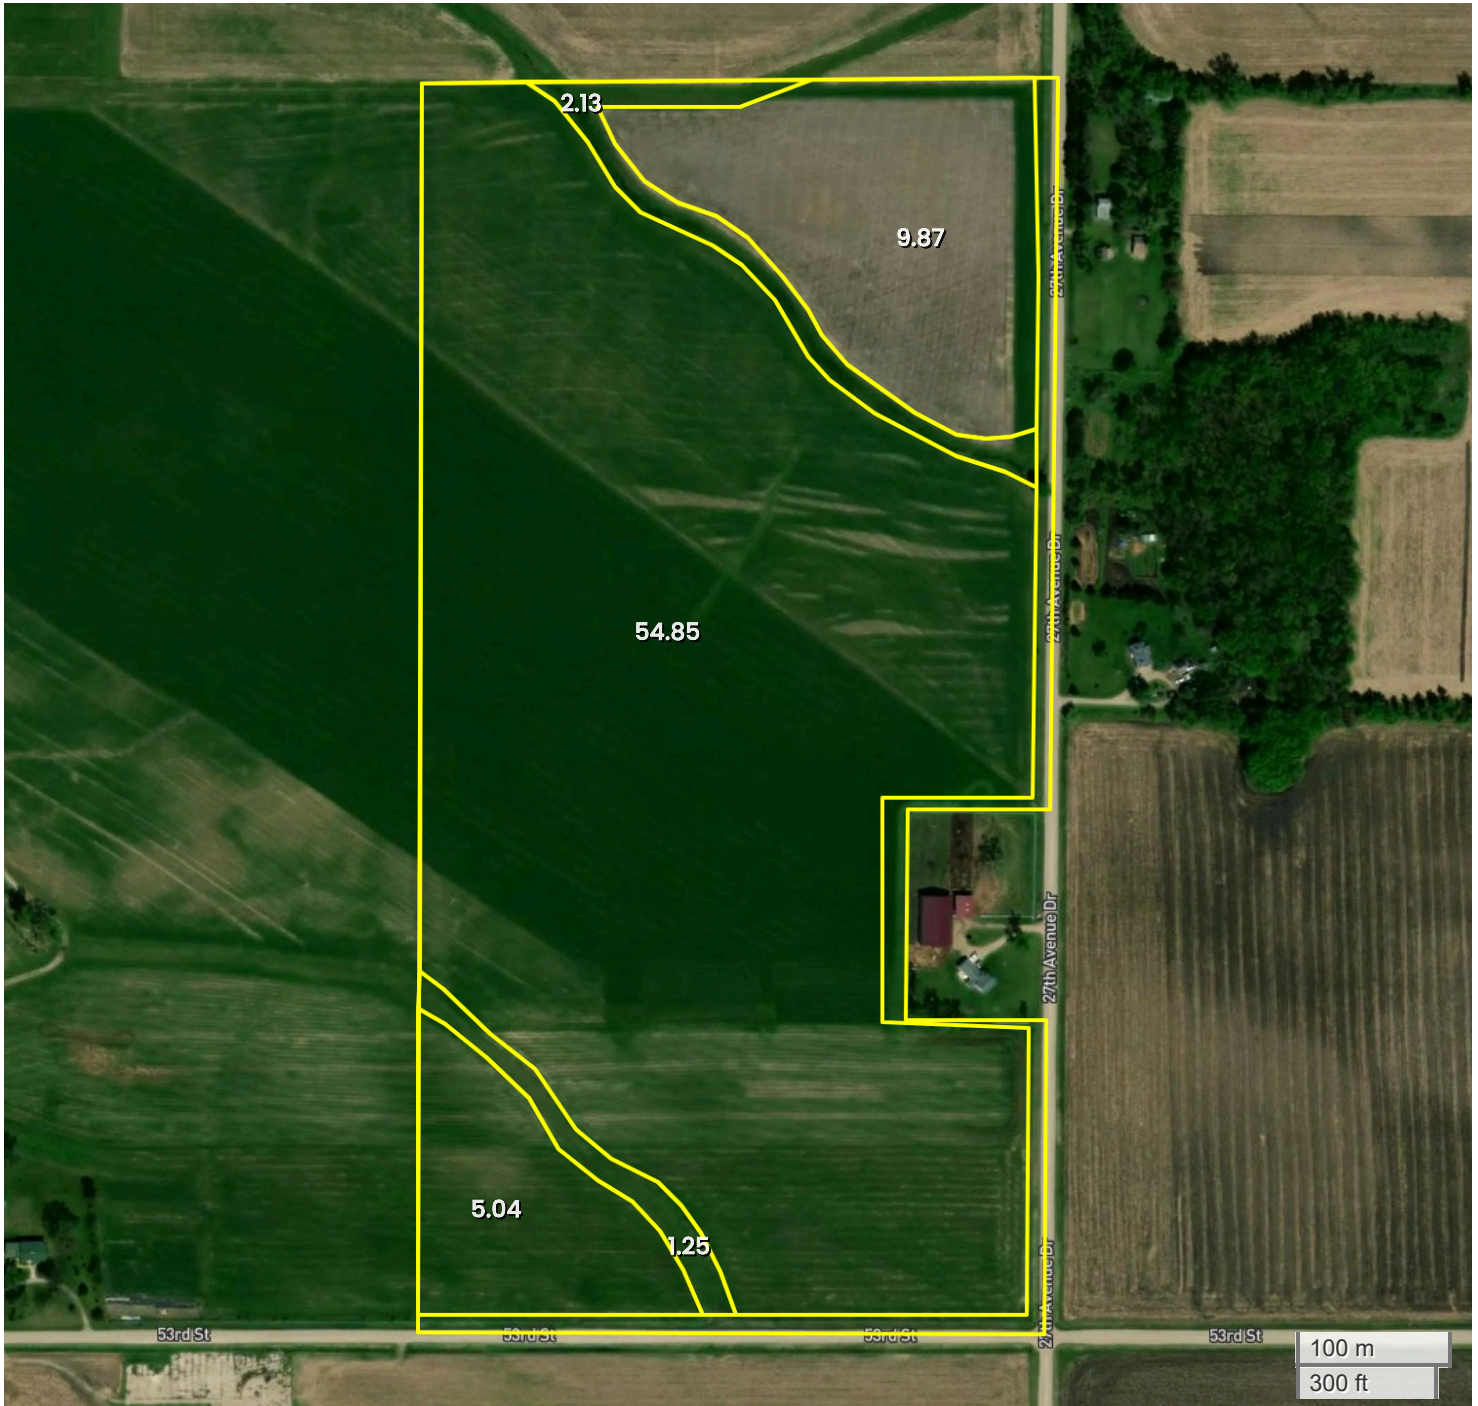

EAST 77 AC (77.00 AC TOTAL, 69.76 AC TILLABLE)

# AERIAL MAP

Center: 42.257347, -91.960844

13-86N-10W  
Harrison Township  
Benton County, IA

FarmWorth, LLC makes no representations or warranties, express or implied, as to the accuracy of any information, data, numerical values, boundaries, or any other information generated through the use of FarmWorth.com. User is solely responsible for independently investigating and determining all information provided through FarmWorth.com prior to use and waives any and all claims against FarmWorth, LLC for any inaccuracies or inconsistencies in the information and/or data.