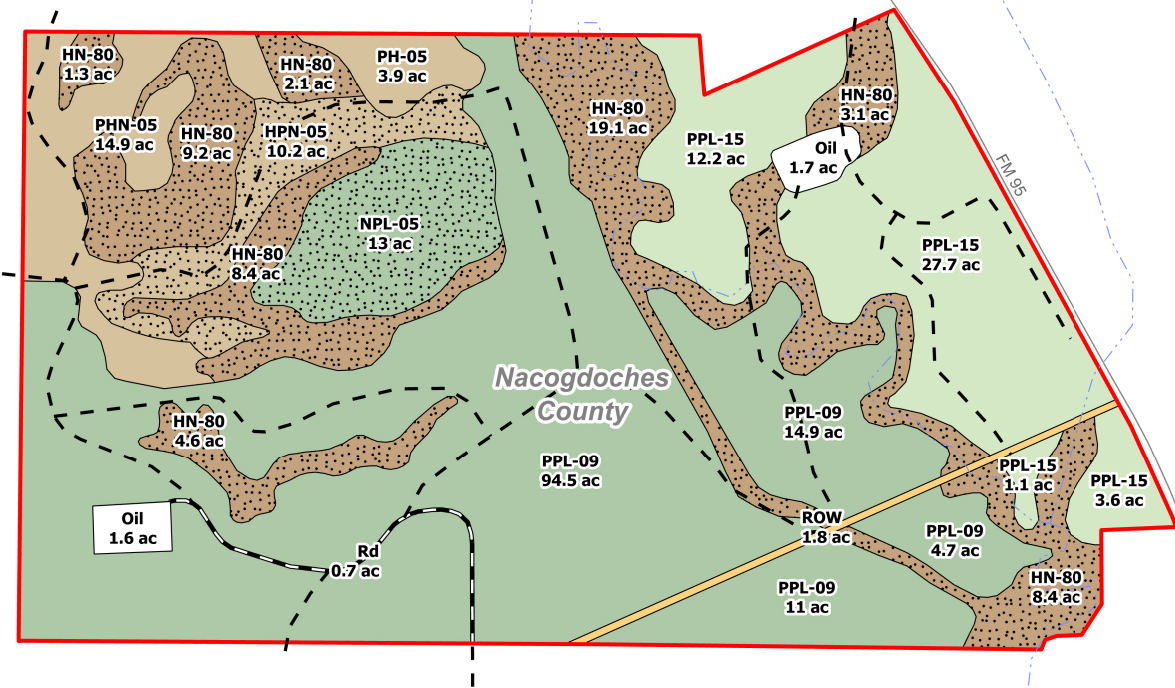

JEMCO 95
Nacogdoches County, TX
Total Book Acres ± 273.81

Legend

-  Planted Pine Mrch
-  Planted Pine Pmrch
-  Natural Pine Mrch
-  Hardwood Pine
-  Hardwood Pine Non-Convertible
-  Hardwood Non-Convertible
-  ROW
-  Non-Forest