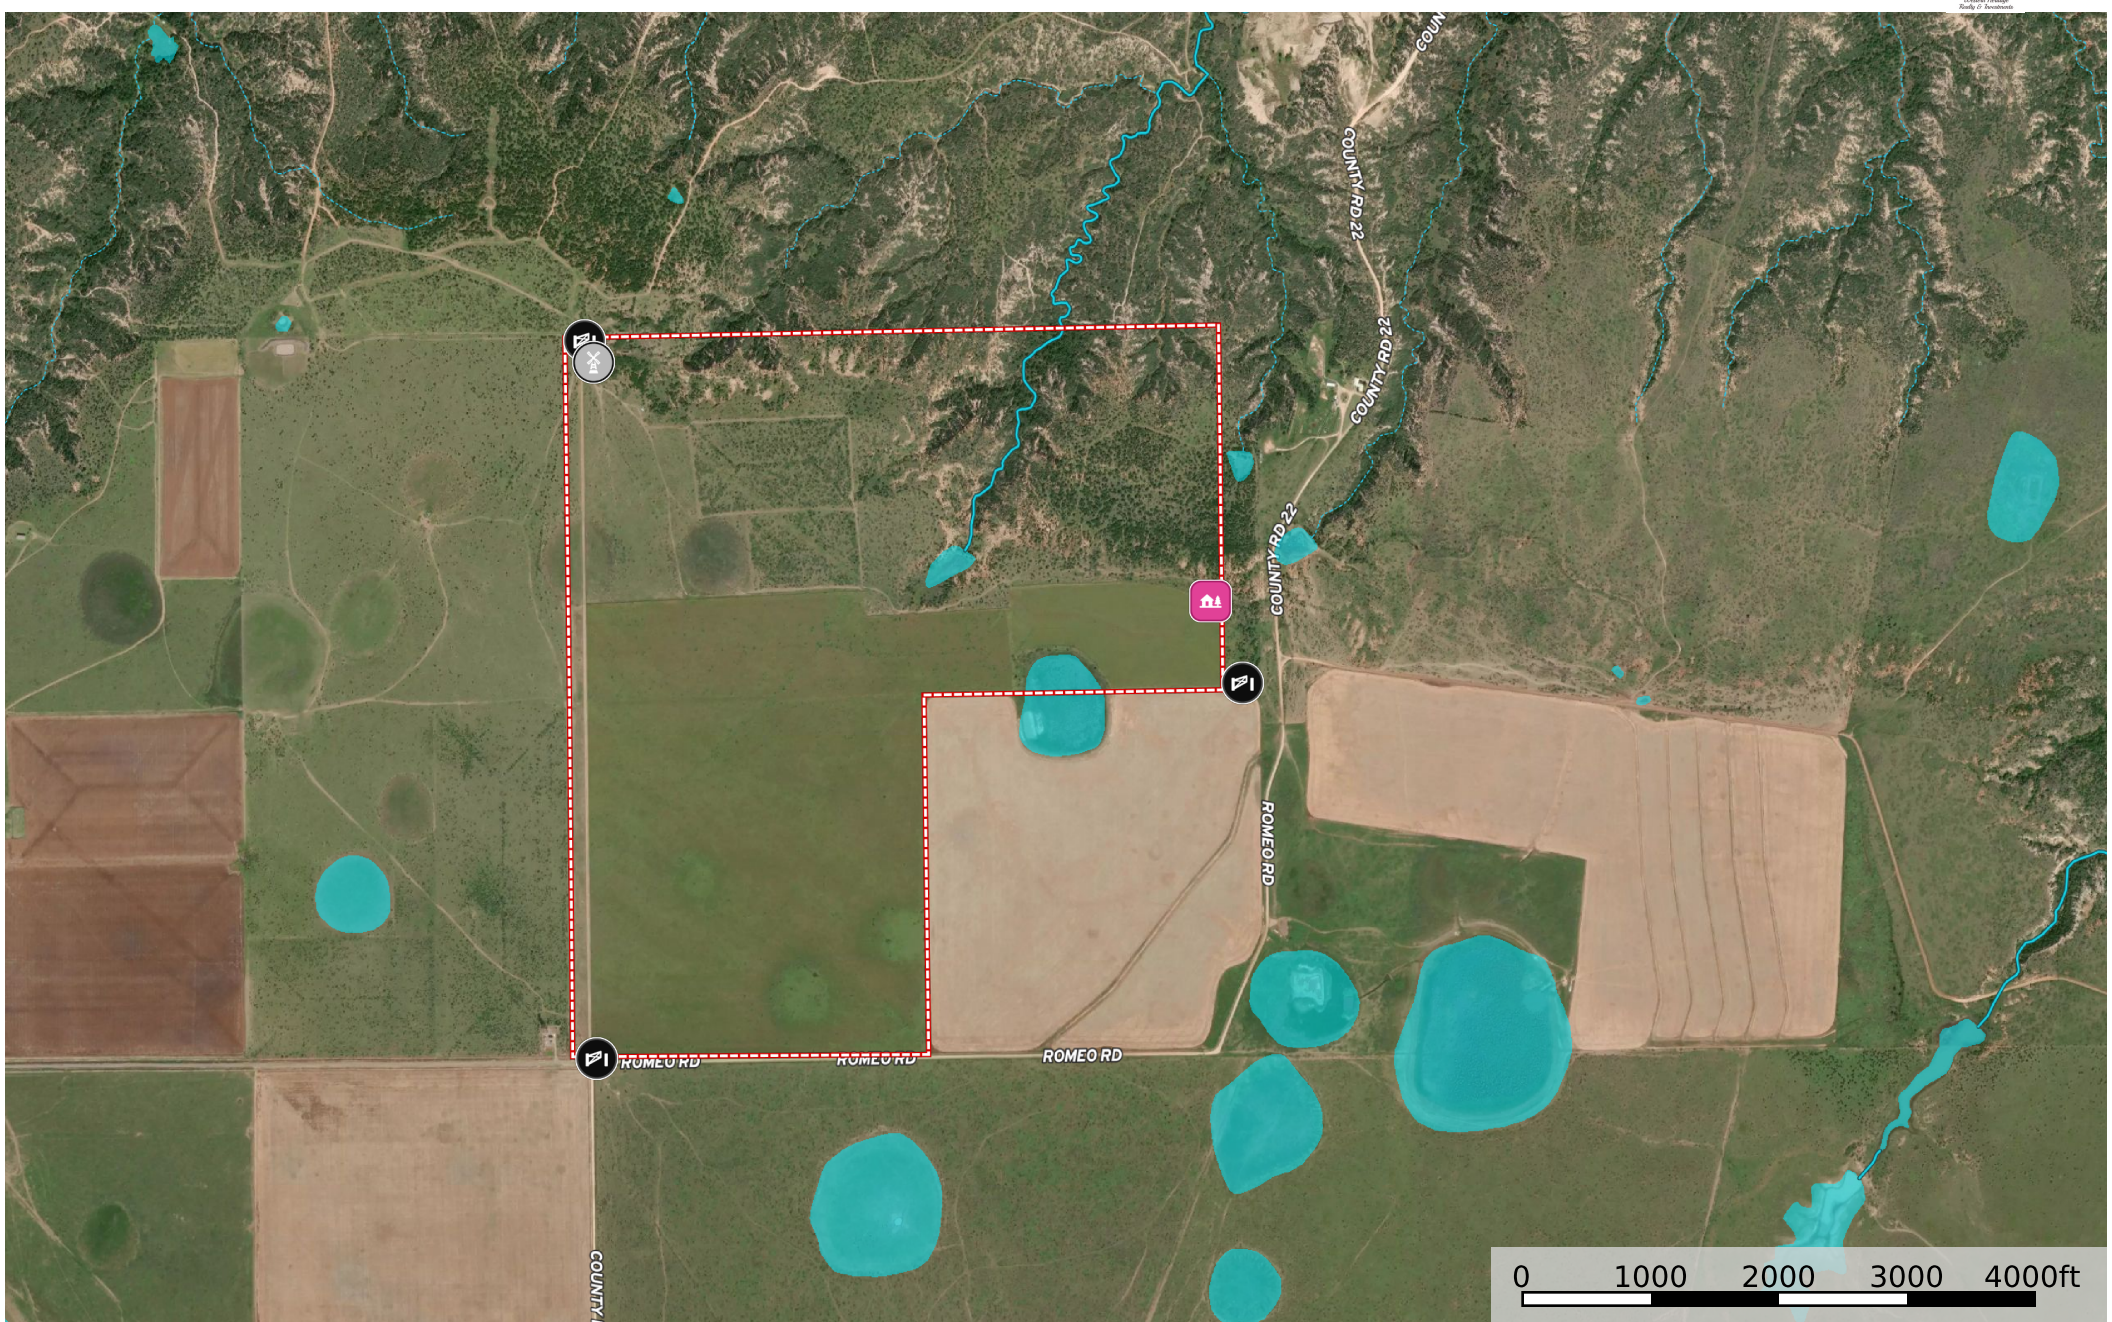

# Burdett 481

Texas, AC +/-

- Cabin
- Windmill
- Gate
- Boundary
- Stream, Intermittent
- River/Creek
- Water Body