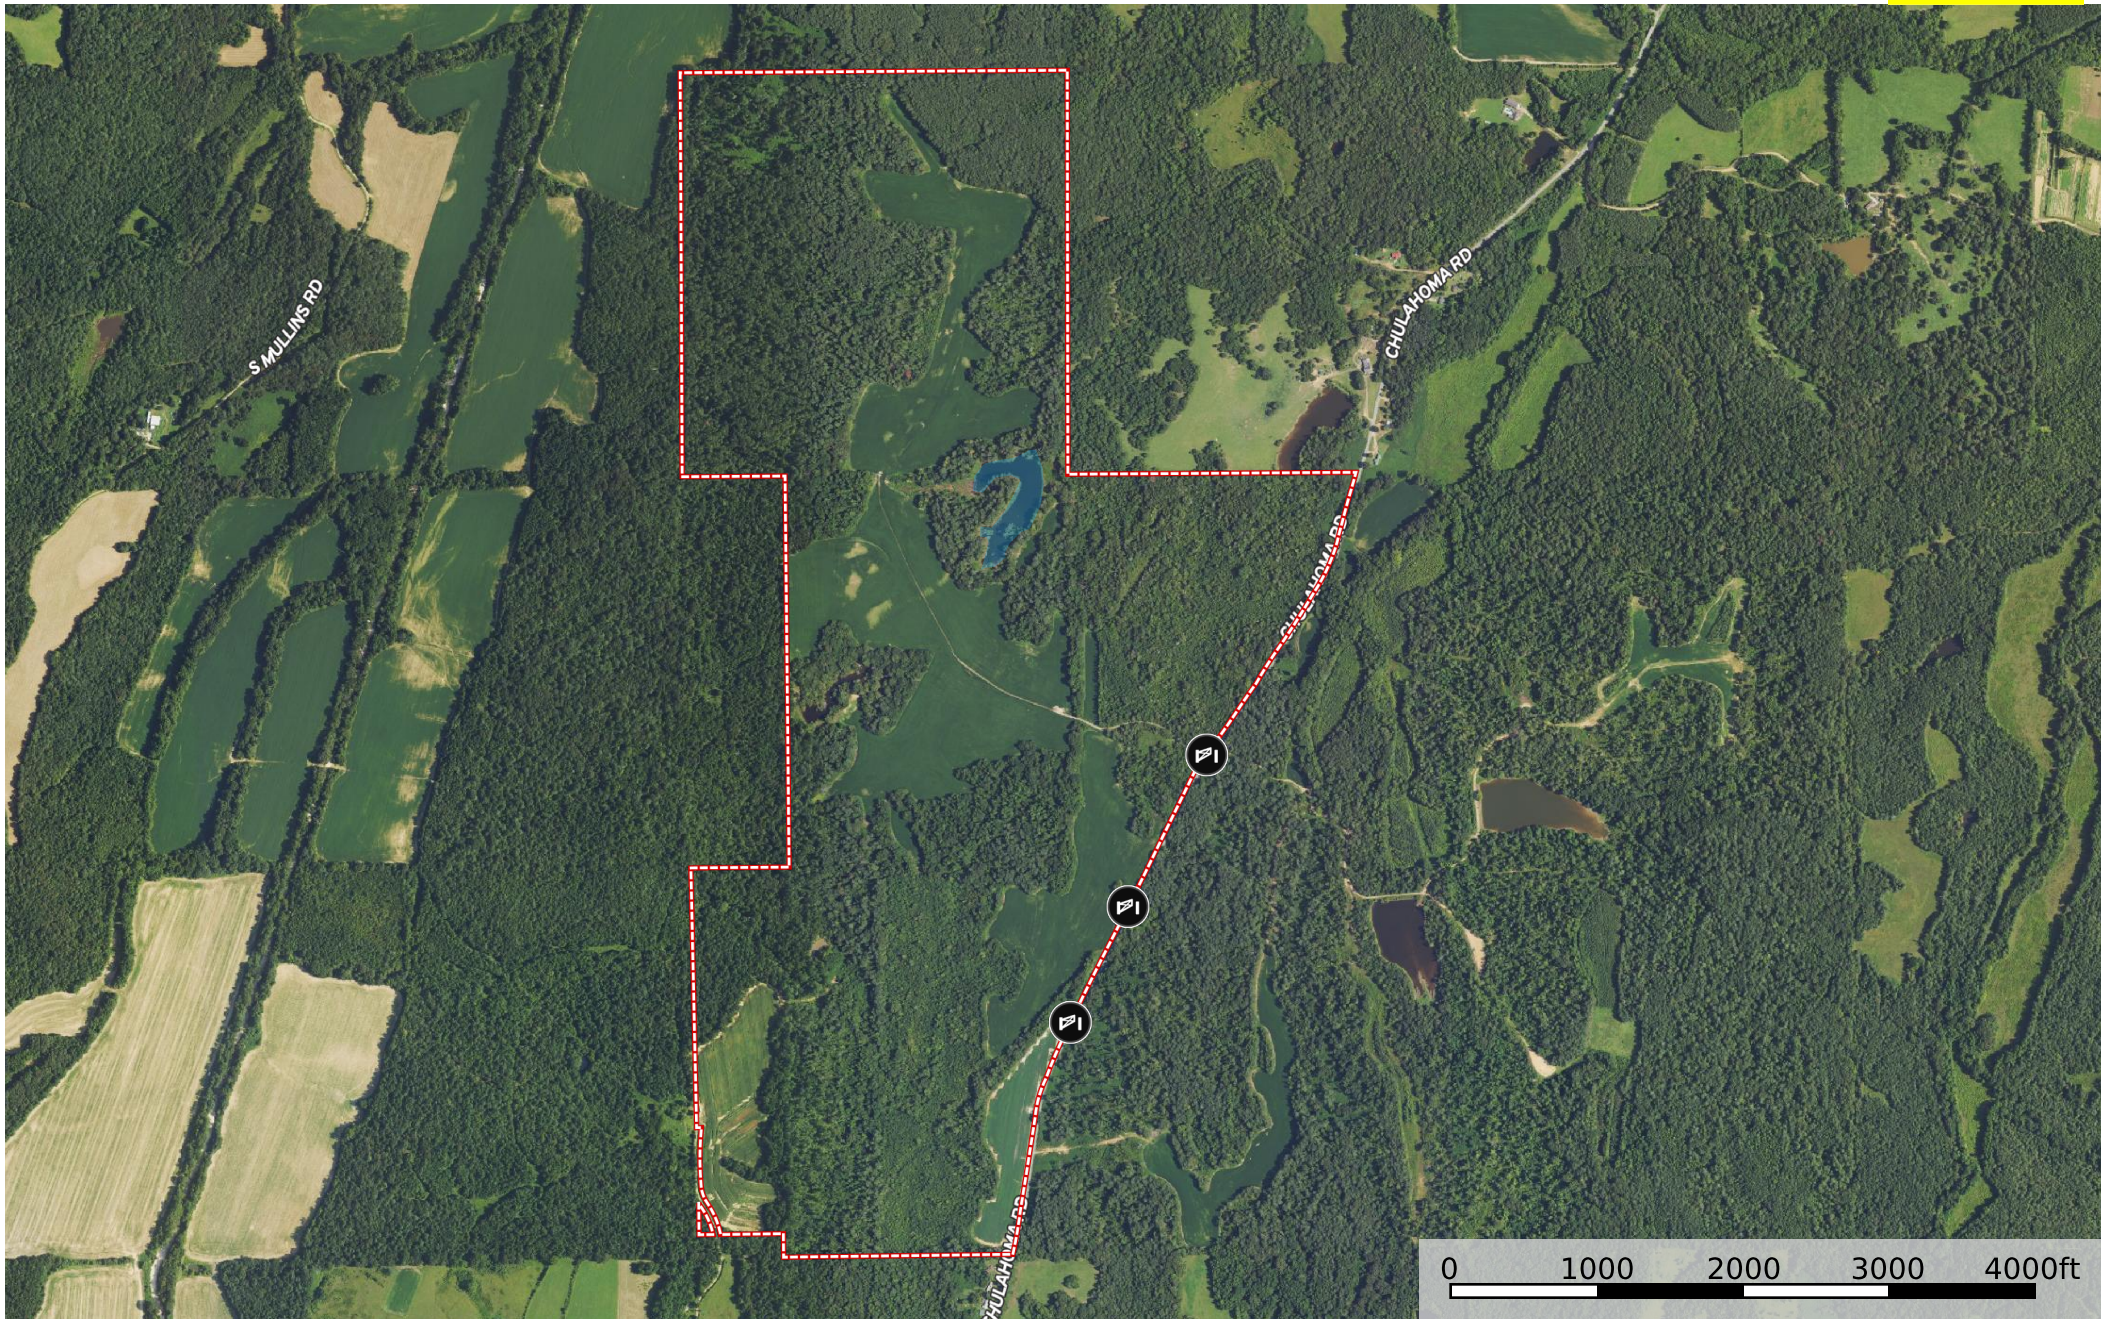

511.48 acres Chulahoma Rd.
Marshall County, Mississippi, 511.48 AC +/-

- Gate
- Pond / Tank
- Boundary

Jason Burch
P: 662-274-4935

The information contained herein was obtained from sources deemed to be reliable. Land id™ Services makes no warranties or guarantees as to the completeness or accuracy thereof.