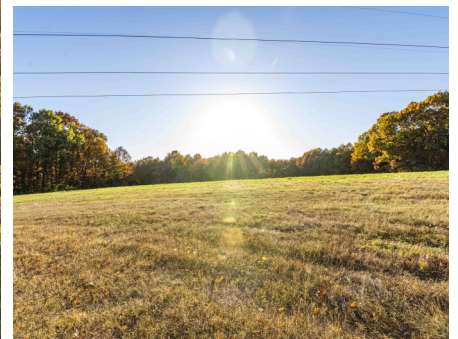

**PRICE IMPROVED**

**PROPERTY ADDRESS:**  
175 Taylor School Road  
Winfield, MO 63389

**PRICE:** \$499,000  
**ACRES:** 37.31  
**COUNTY:** Lincoln

**PROPERTY HIGHLIGHTS:**

- Highly Sought After Area
- Bobs Creek
- Mature Hardwoods
- Deer and Turkey Hunting
- Small Ponds
- Paved Road Frontage

**PROPERTY DESCRIPTION:**

37.31 surveyed acres in a highly sought part of Lincoln County, MO. Located 8 miles from Troy and only 45 minutes from St. Louis County. Beautiful rolling terrain with open land, mature timber, Bobs Creek, and a small ponds.

This property is being offered as as 37.31 acres or 43.31± acres with the build-ings.

Excellent place to build your dream home on acreage, develop and subdivide the land, or use as your rural retreat and hunt Trophy Missouri Whitetail Deer and Turkey!