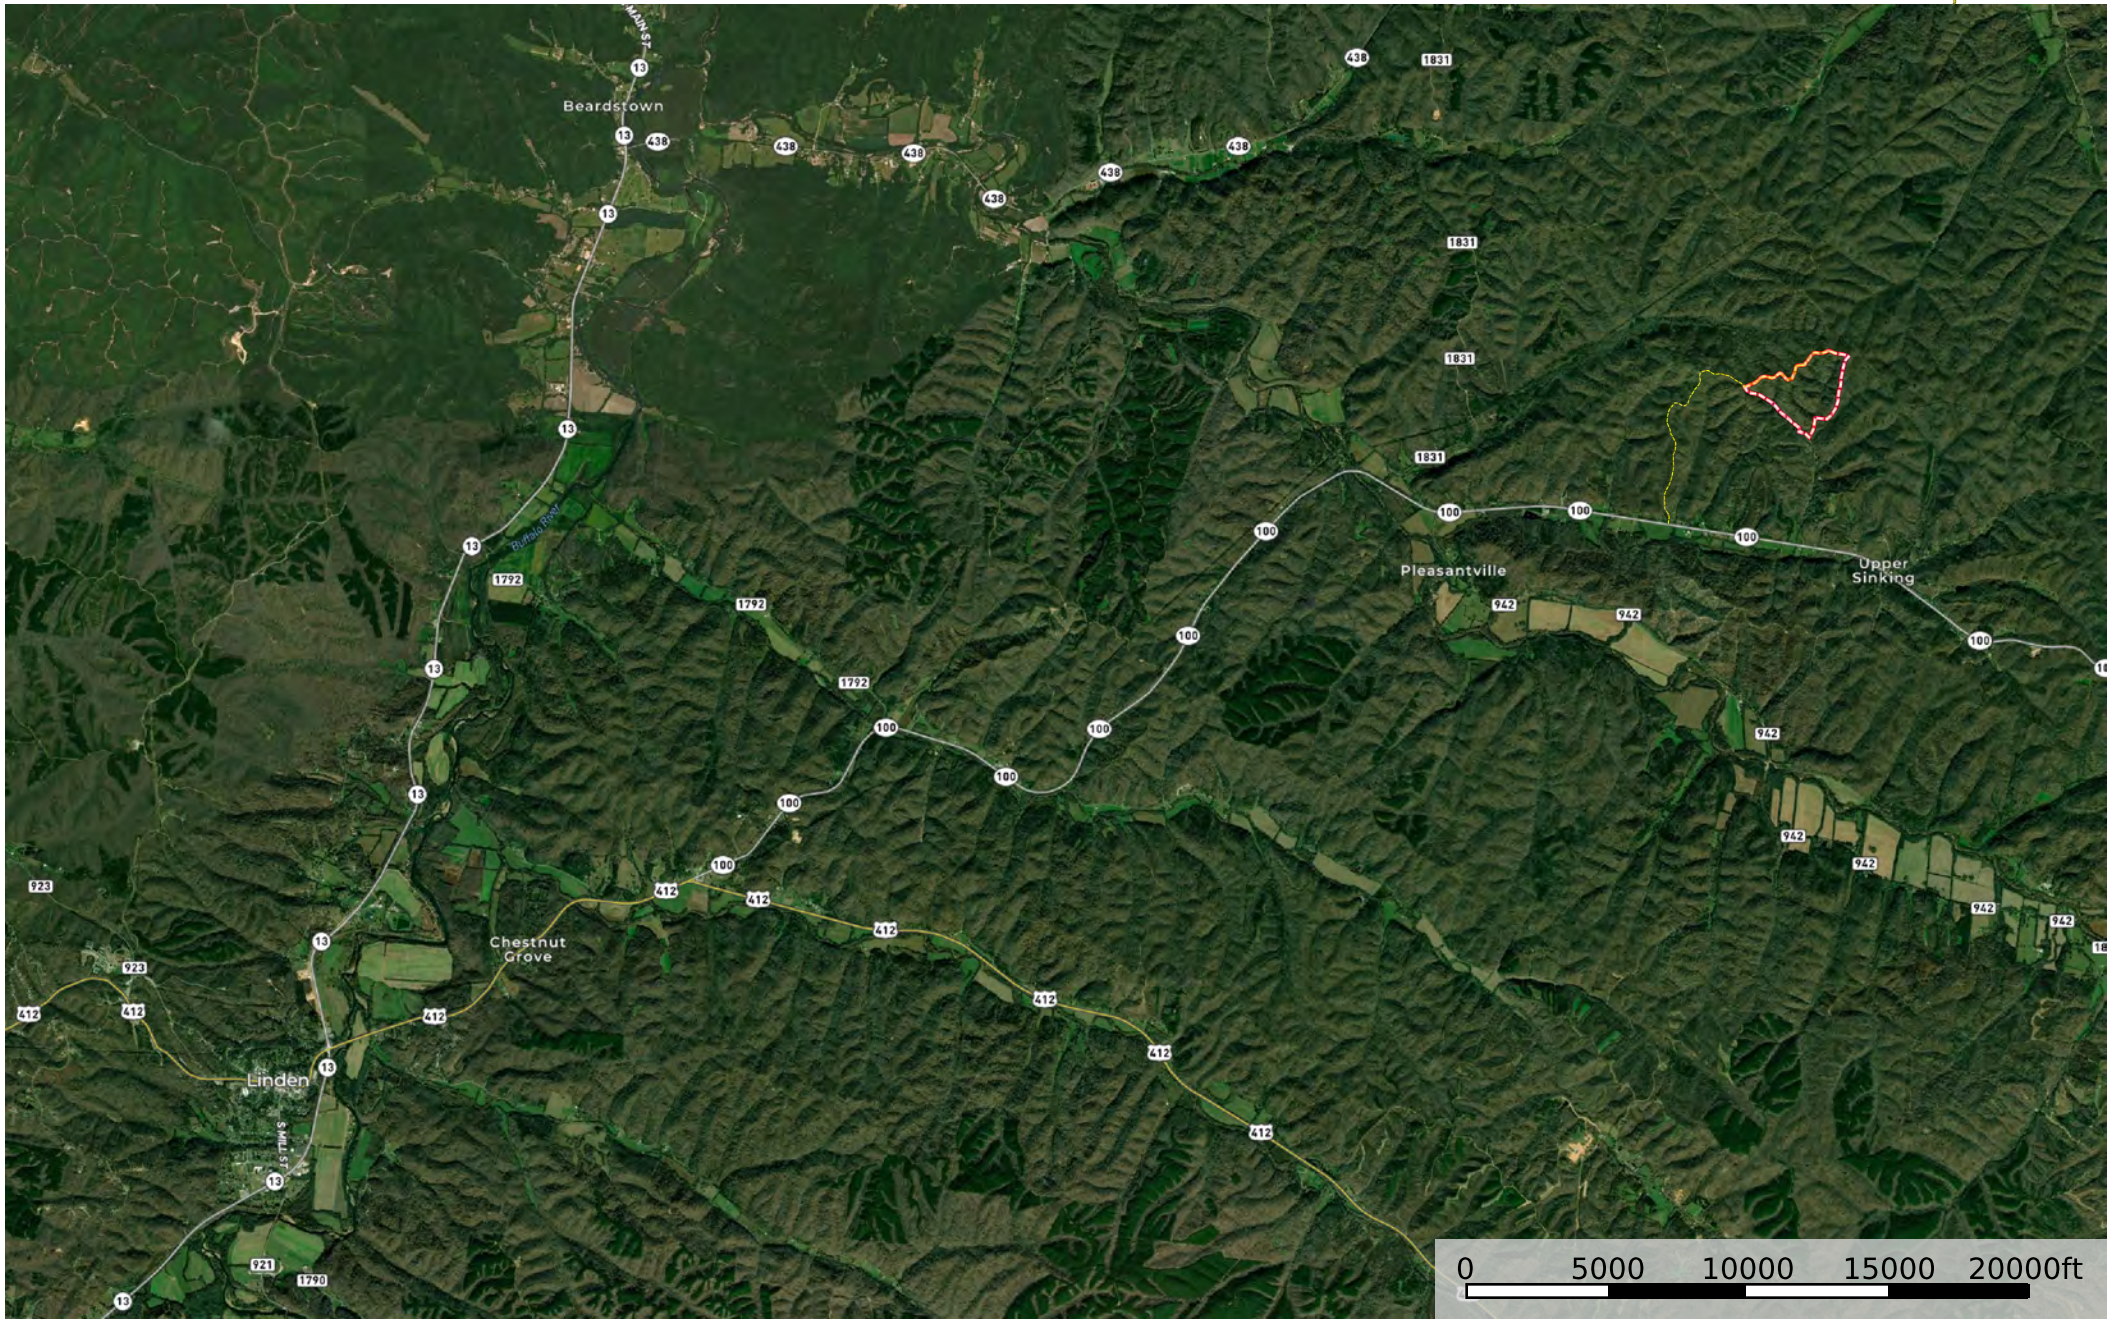

Terrell Branch Retreat

Hickman County, Tennessee, 125 AC +/-

--- Access Road □ Boundary