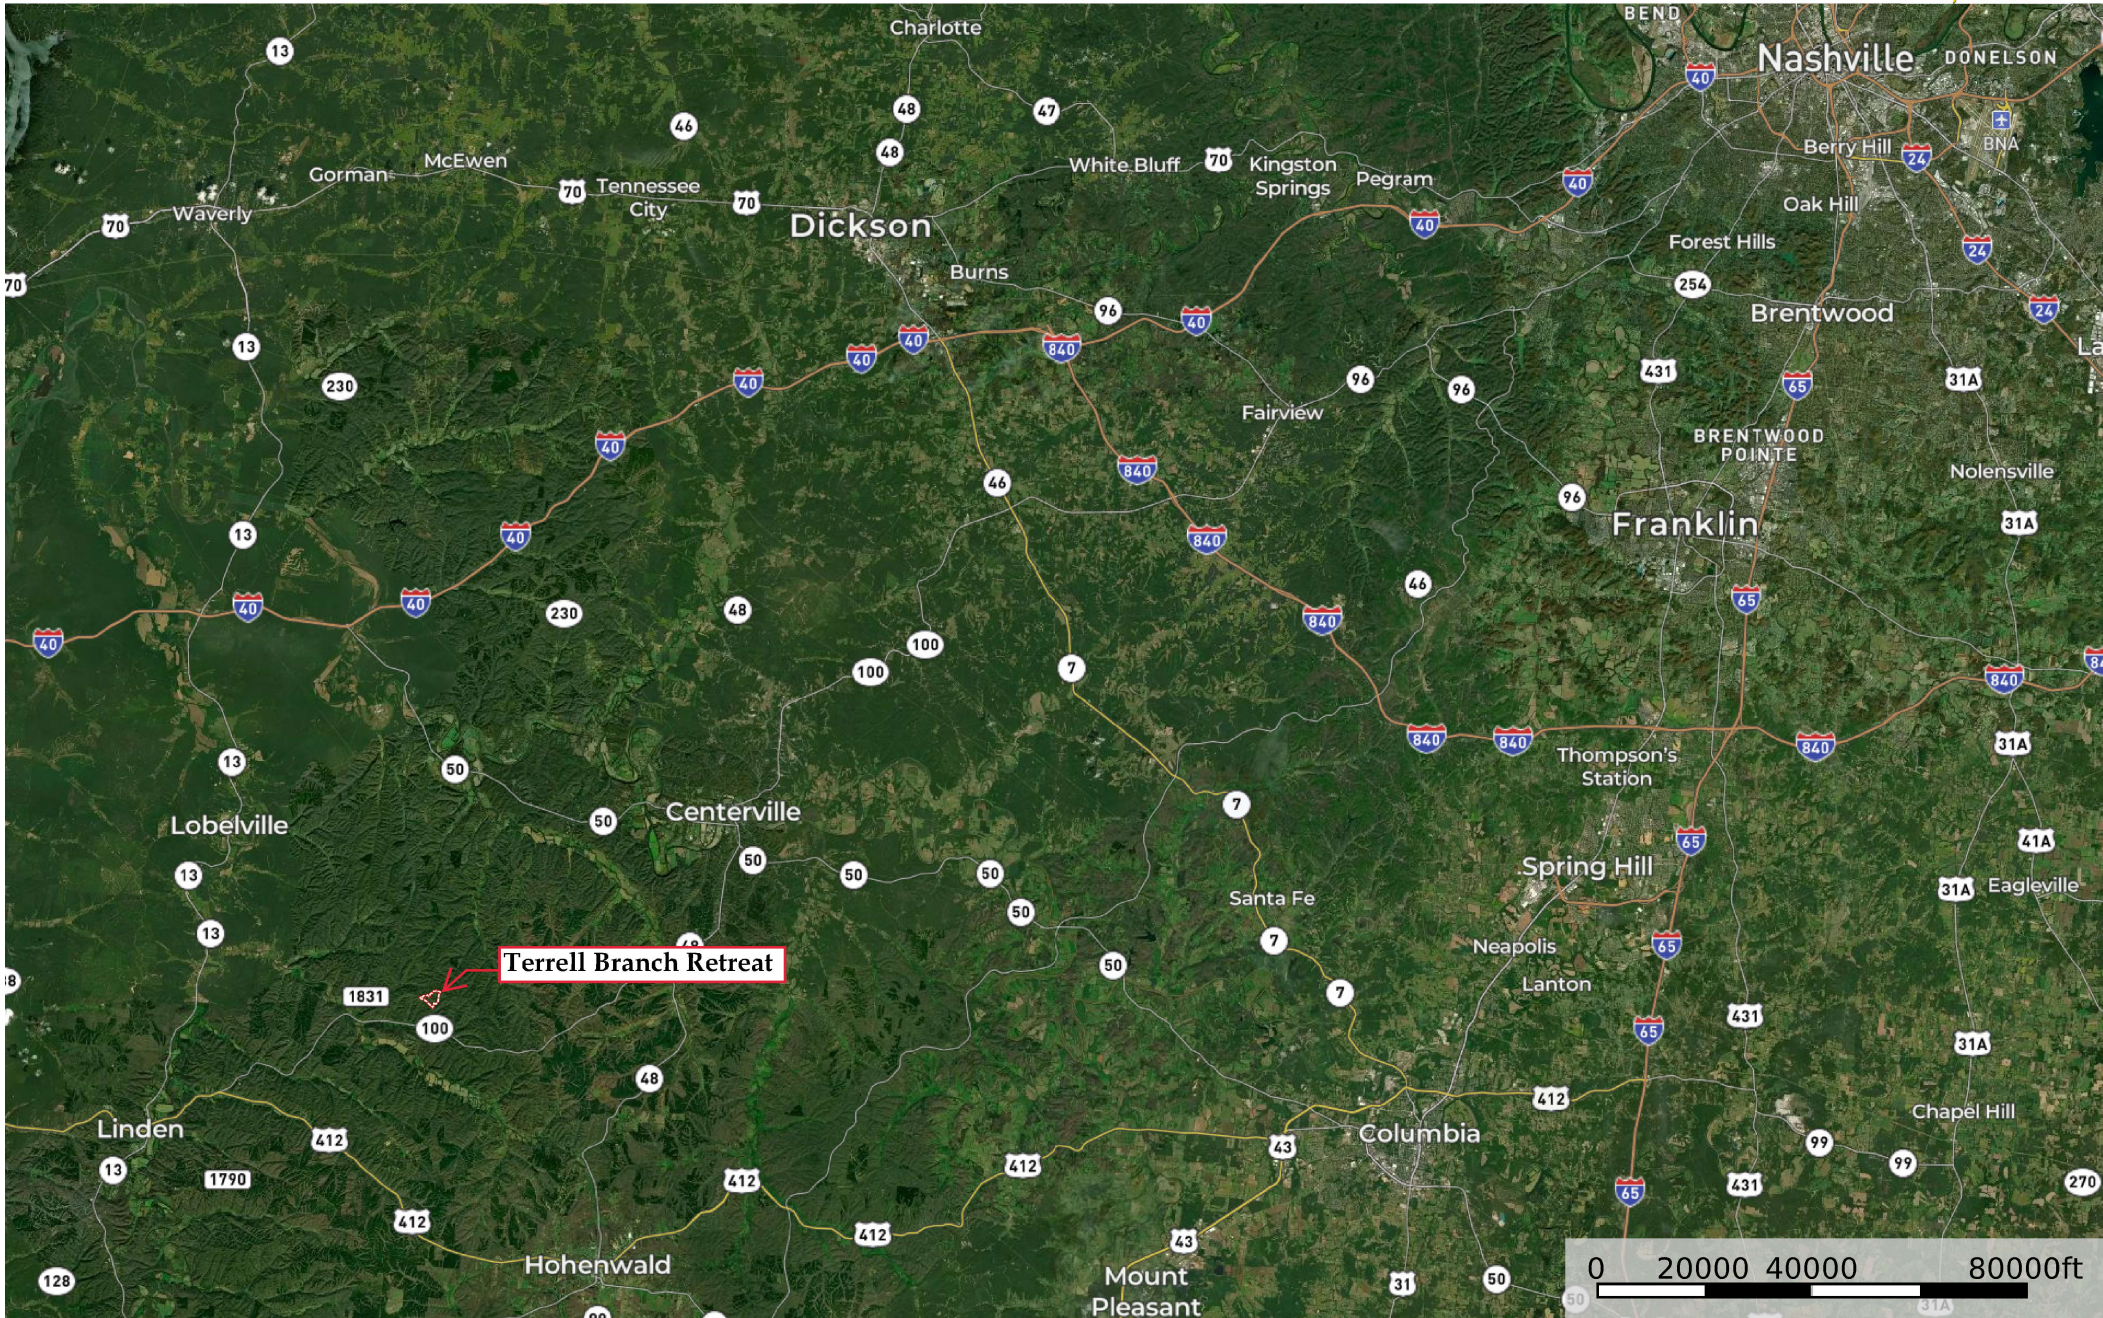

Terrell Branch Retreat

Hickman County, Tennessee, 125 AC +/-

 Boundary