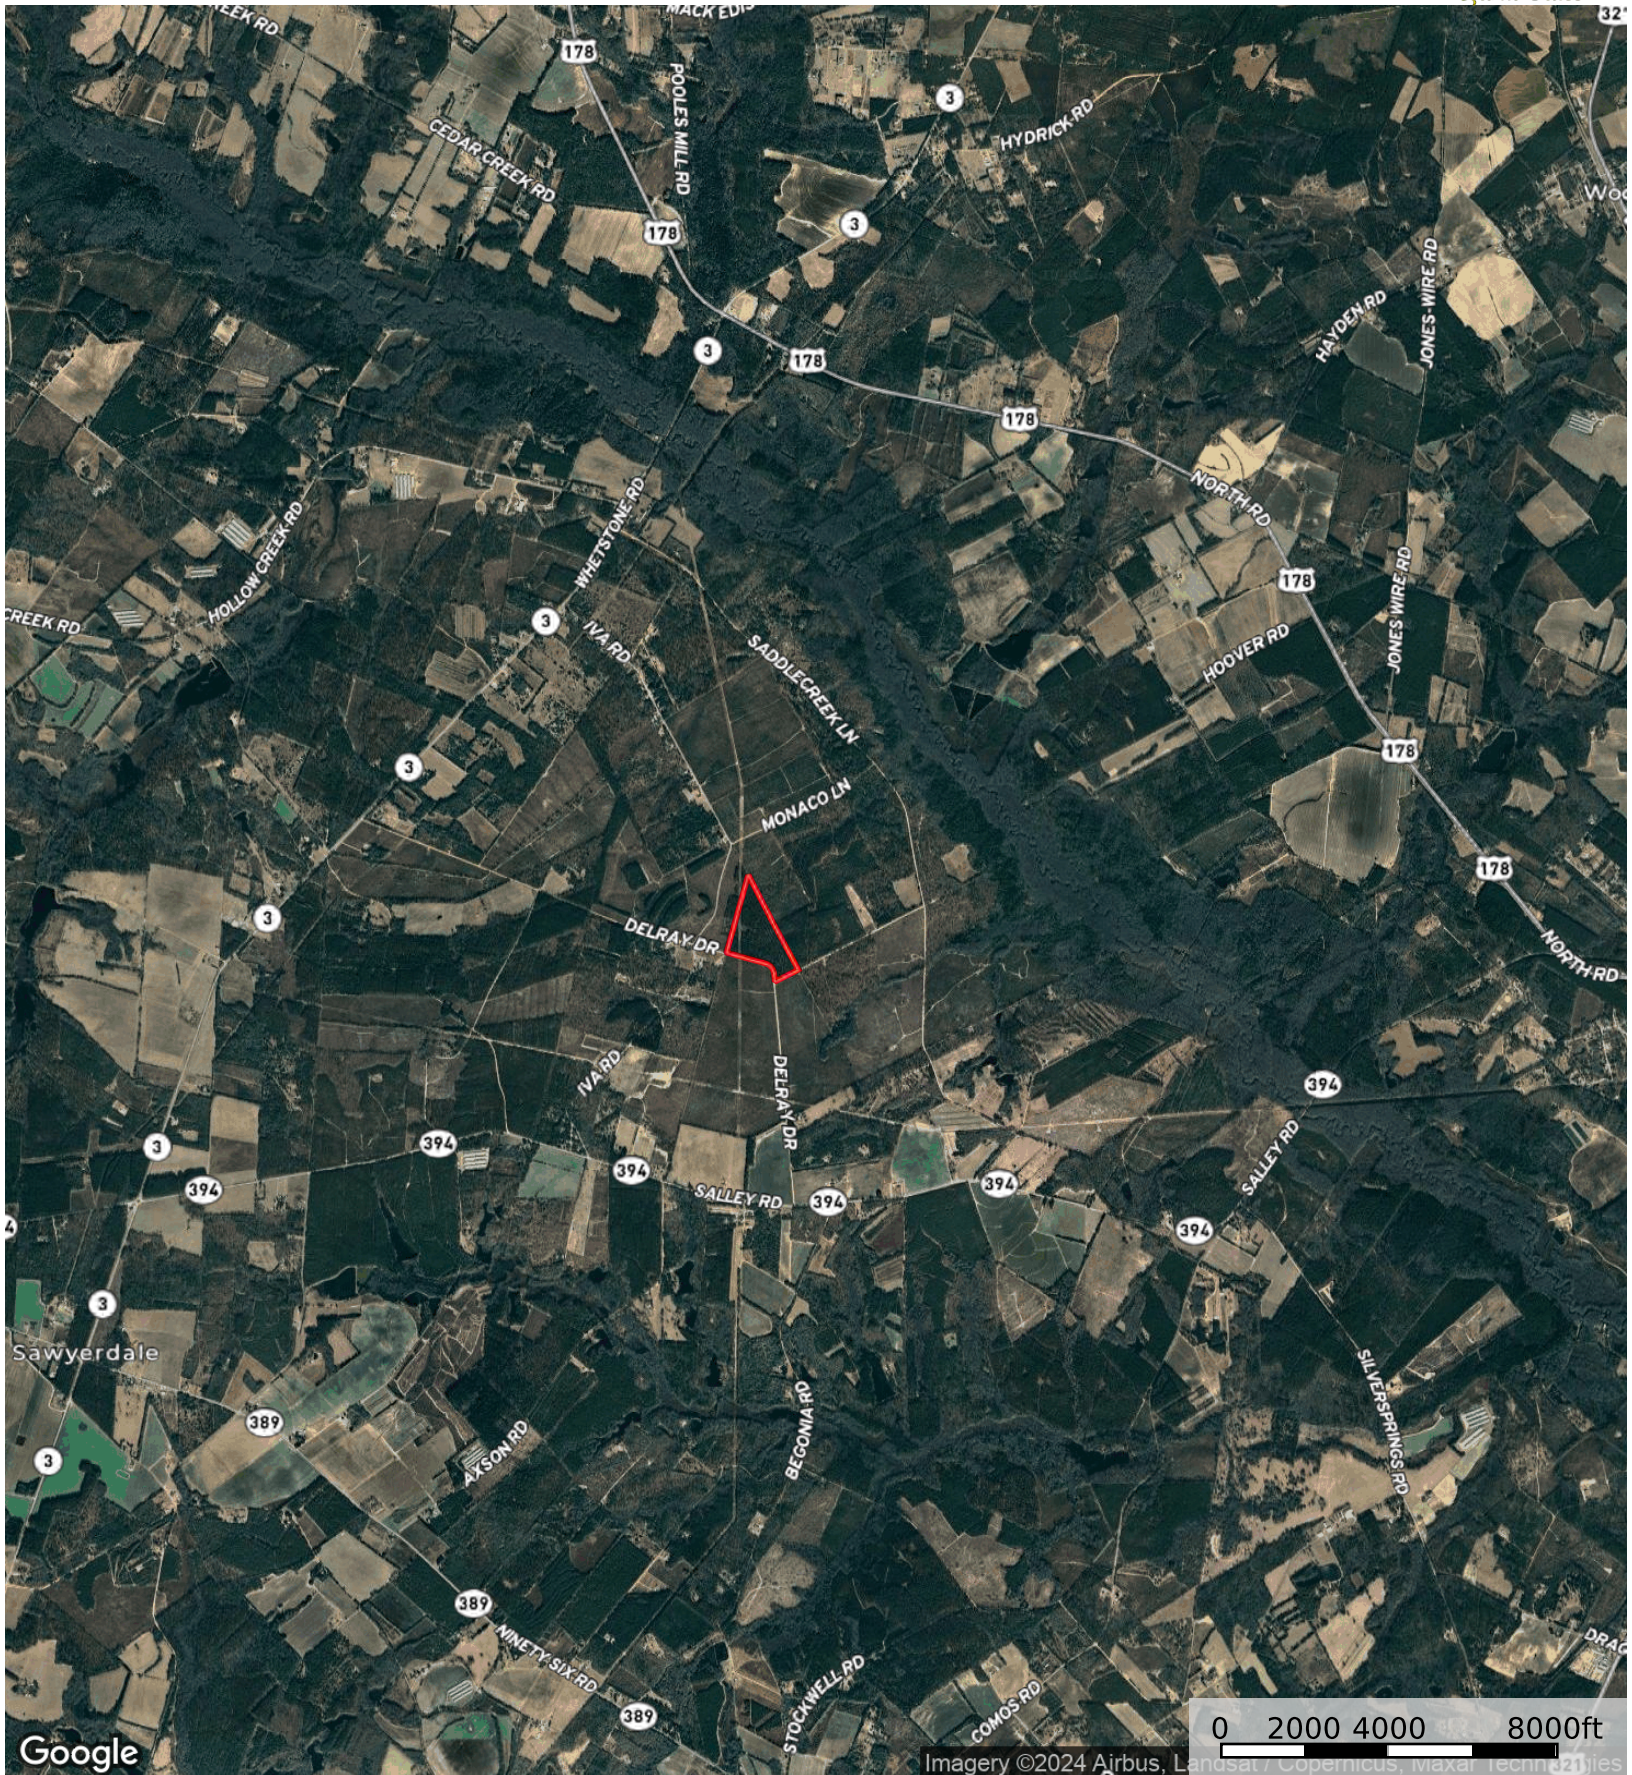

Chrisland Drive Tract

Orangeburg County, South Carolina, 45 AC +/-

Google

0 2000 4000 8000ft

Imagery ©2024 Airbus, Landsat / Copernicus, Maxar, TerraMetrics

Boundary