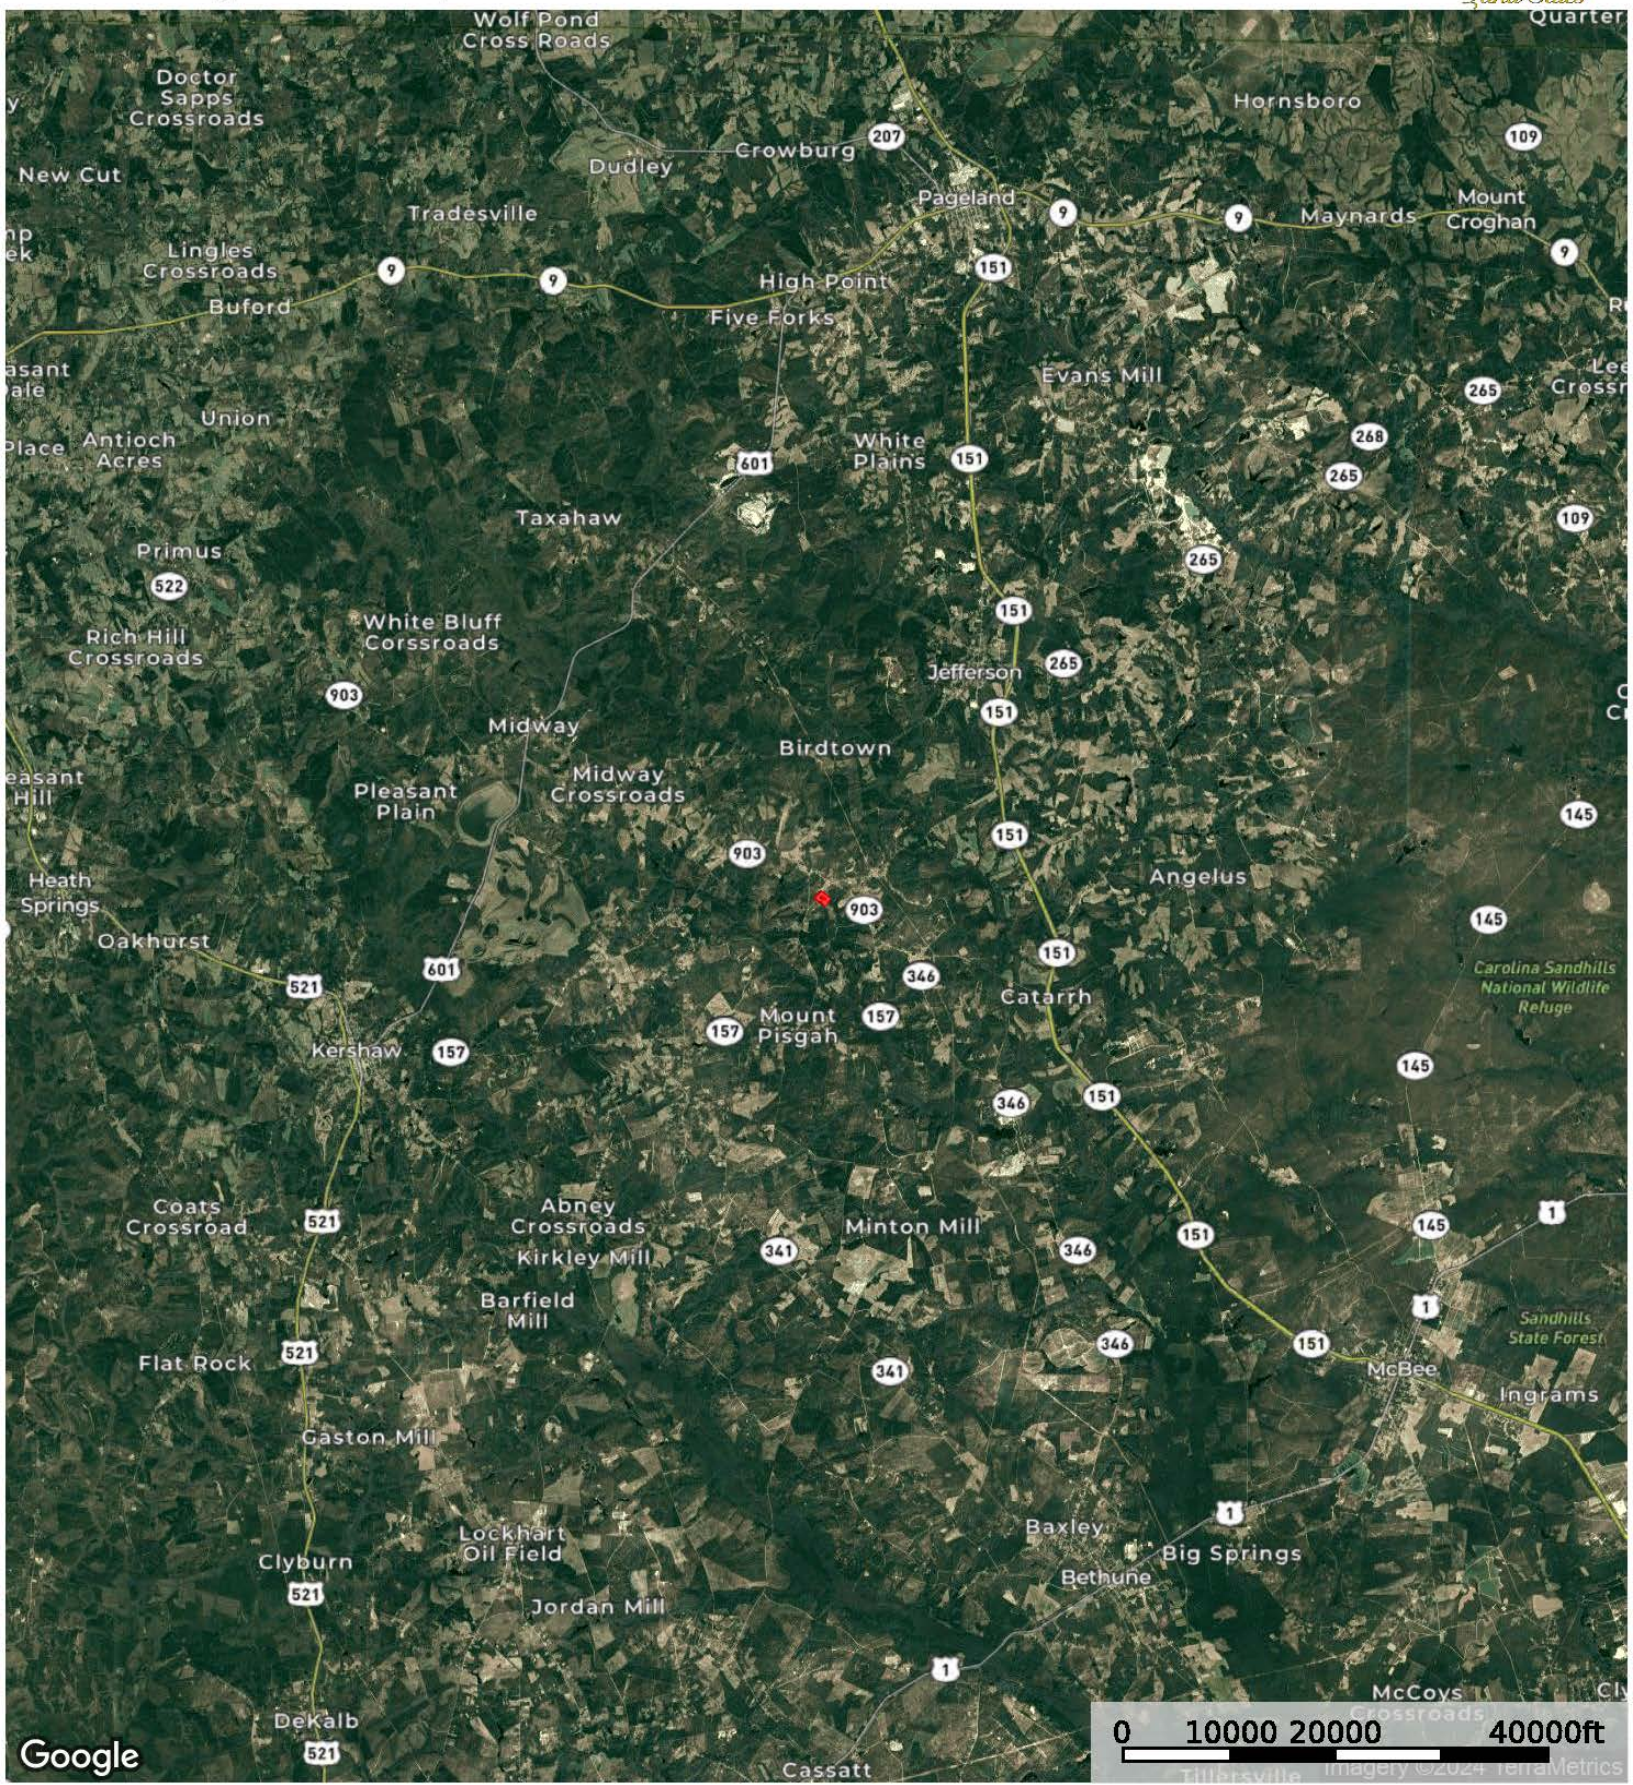

Mt. Pisgah Road Tract B

Kershaw County, South Carolina, 12 AC +/-

Google

Mt. Pisgah Road Tract B

Kershaw County, South Carolina, 12 AC +/-

Google

0 2000 4000 6000 8000ft
Imagery ©2024 Airbus, Landsat, Copernicus, Maxar Technologies

Boundary

 Boundary