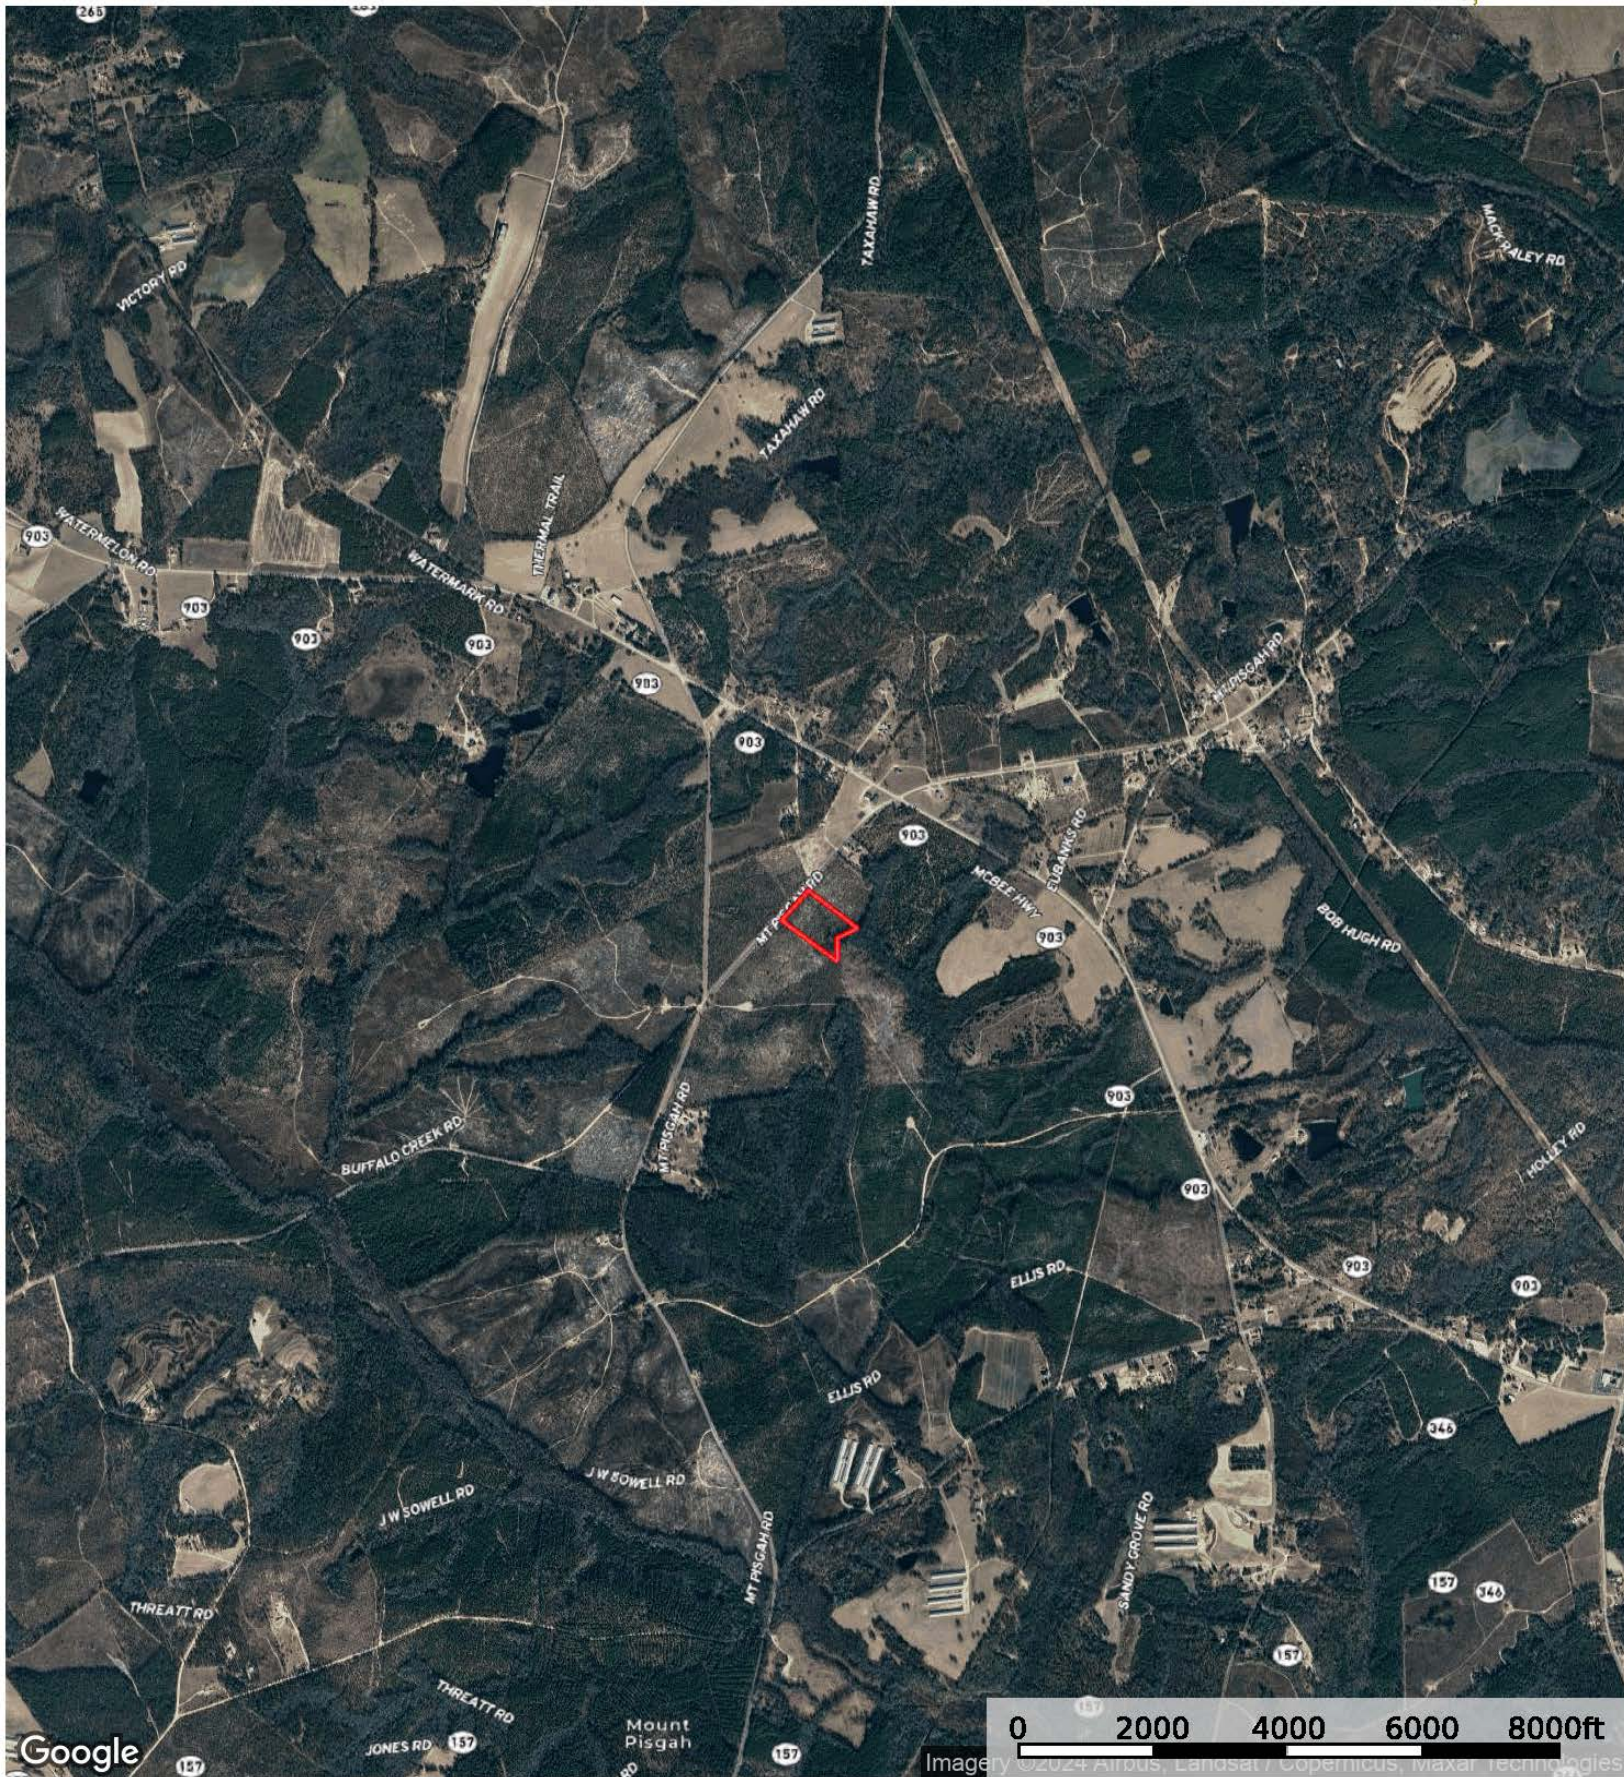

Mt. Pisgah Road Tract B

Kershaw County, South Carolina, 12 AC +/-

Google

Mt. Pisgah Road Tract B

Kershaw County, South Carolina, 12 AC +/-

Google

0 2000 4000 6000 8000ft
Imagery ©2024 Airbus, Landsat, Copernicus, Maxar Technologies

Boundary

 Boundary