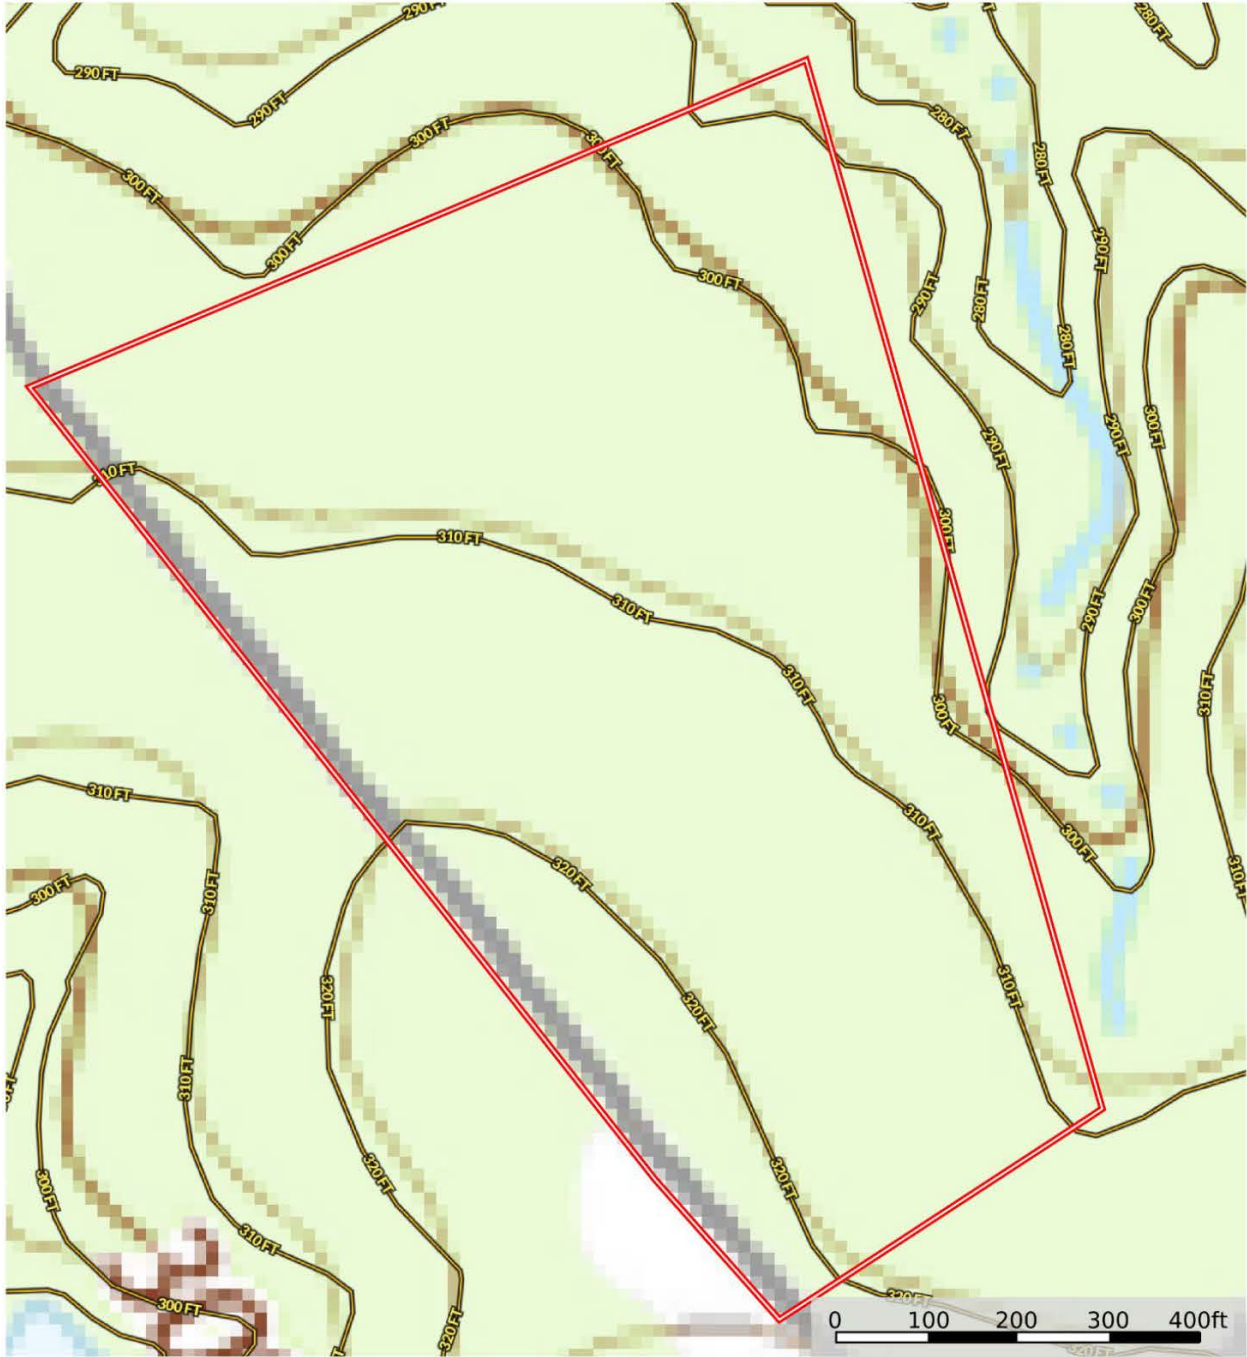

15.8 ac, Shelby County, TX - Scull
Shelby County, Texas, 15.8 AC +/-