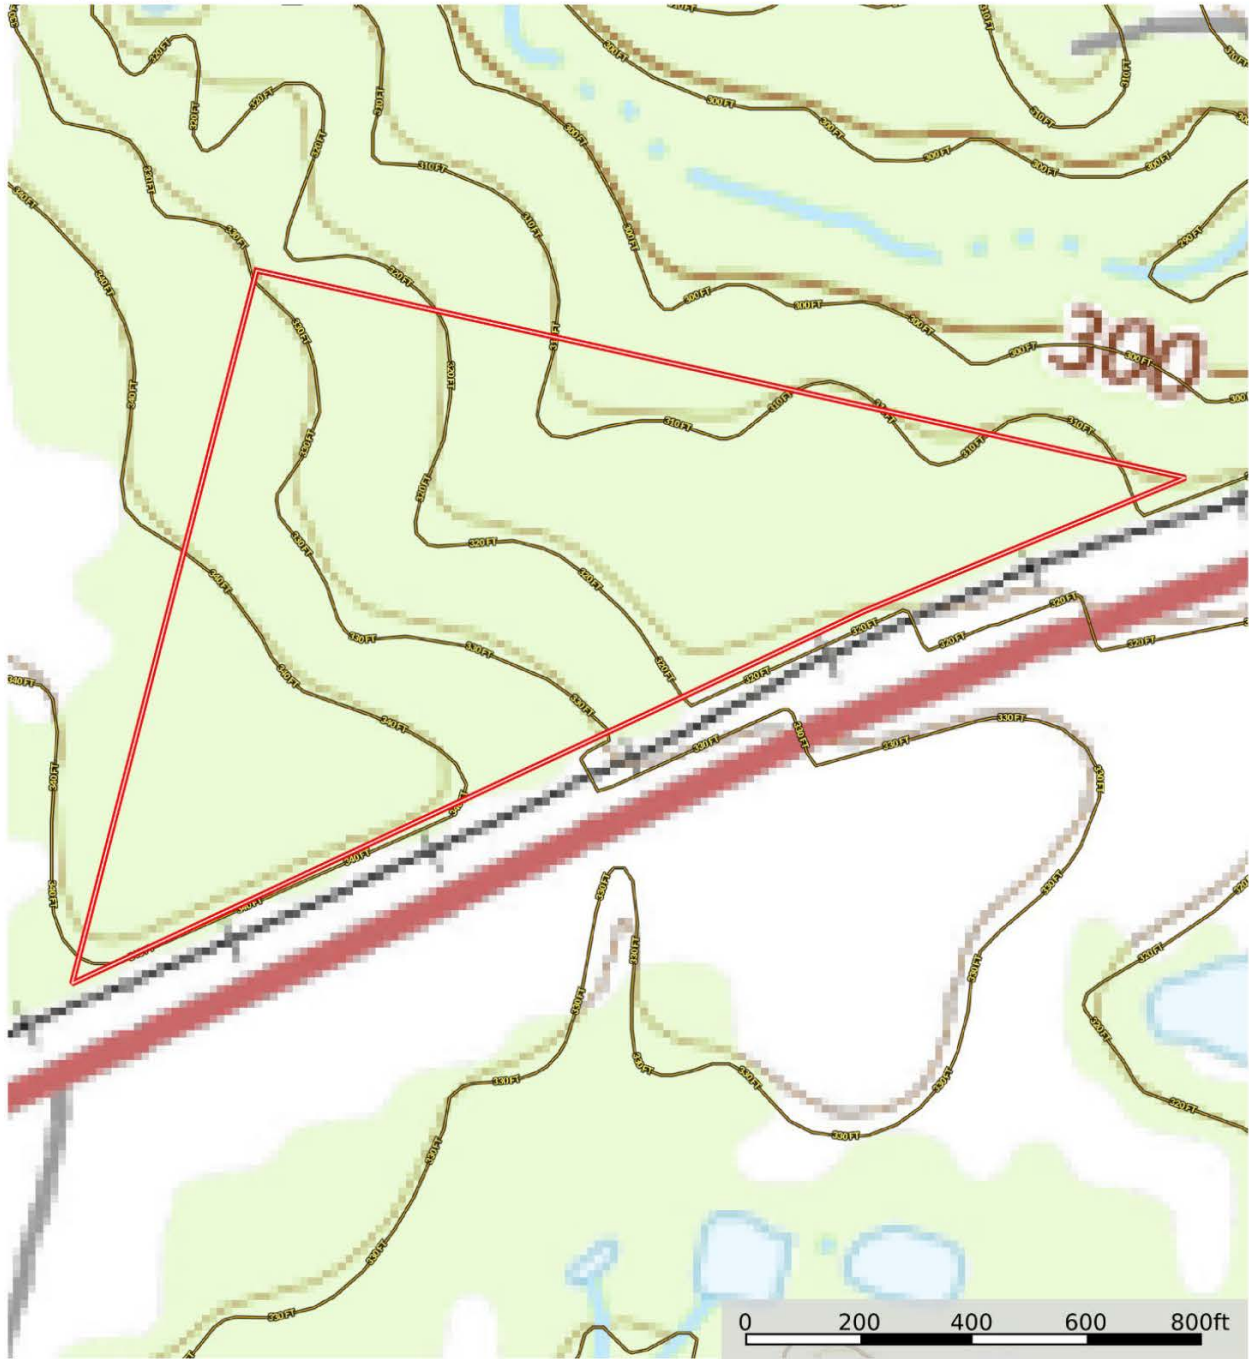

22.5 ac, Shelby County, TX
Shelby County, Texas, 22.5 AC +/-