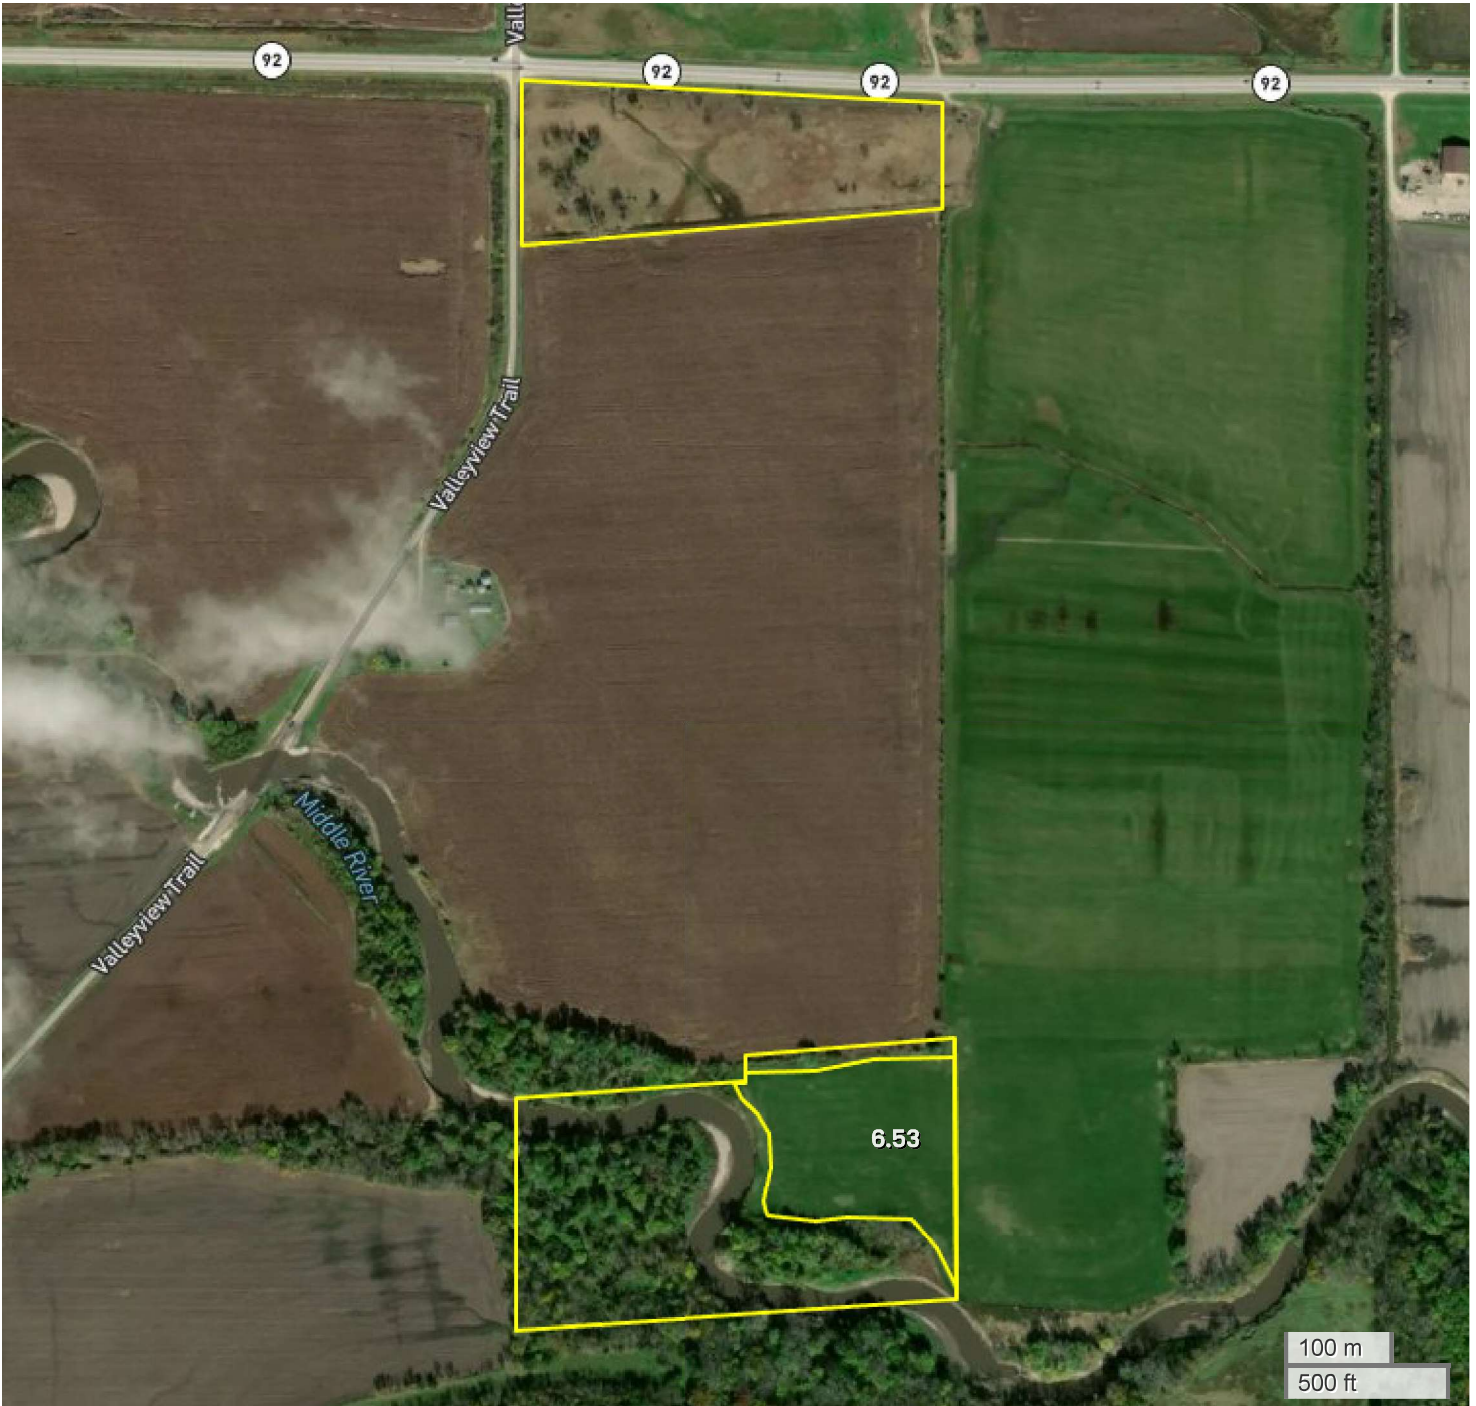

36 ACRES - MADISON CO, IA (36.46 AC TOTAL, 6.53 AC TILLABLE)

AERIAL MAP

Center: 41.340100, -93.843460

34-76N-26W

Crawford Township

Madison County, IA

FarmWorth, LLC makes no representations or warranties, express or implied, as to the accuracy of any information, data, numerical values, boundaries, or any other information generated through the use of FarmWorth.com. User is solely responsible for independently investigating and determining all information provided through FarmWorth.com prior to use and waives any and all claims against FarmWorth, LLC for any inaccuracies or inconsistencies in the information and/or data.