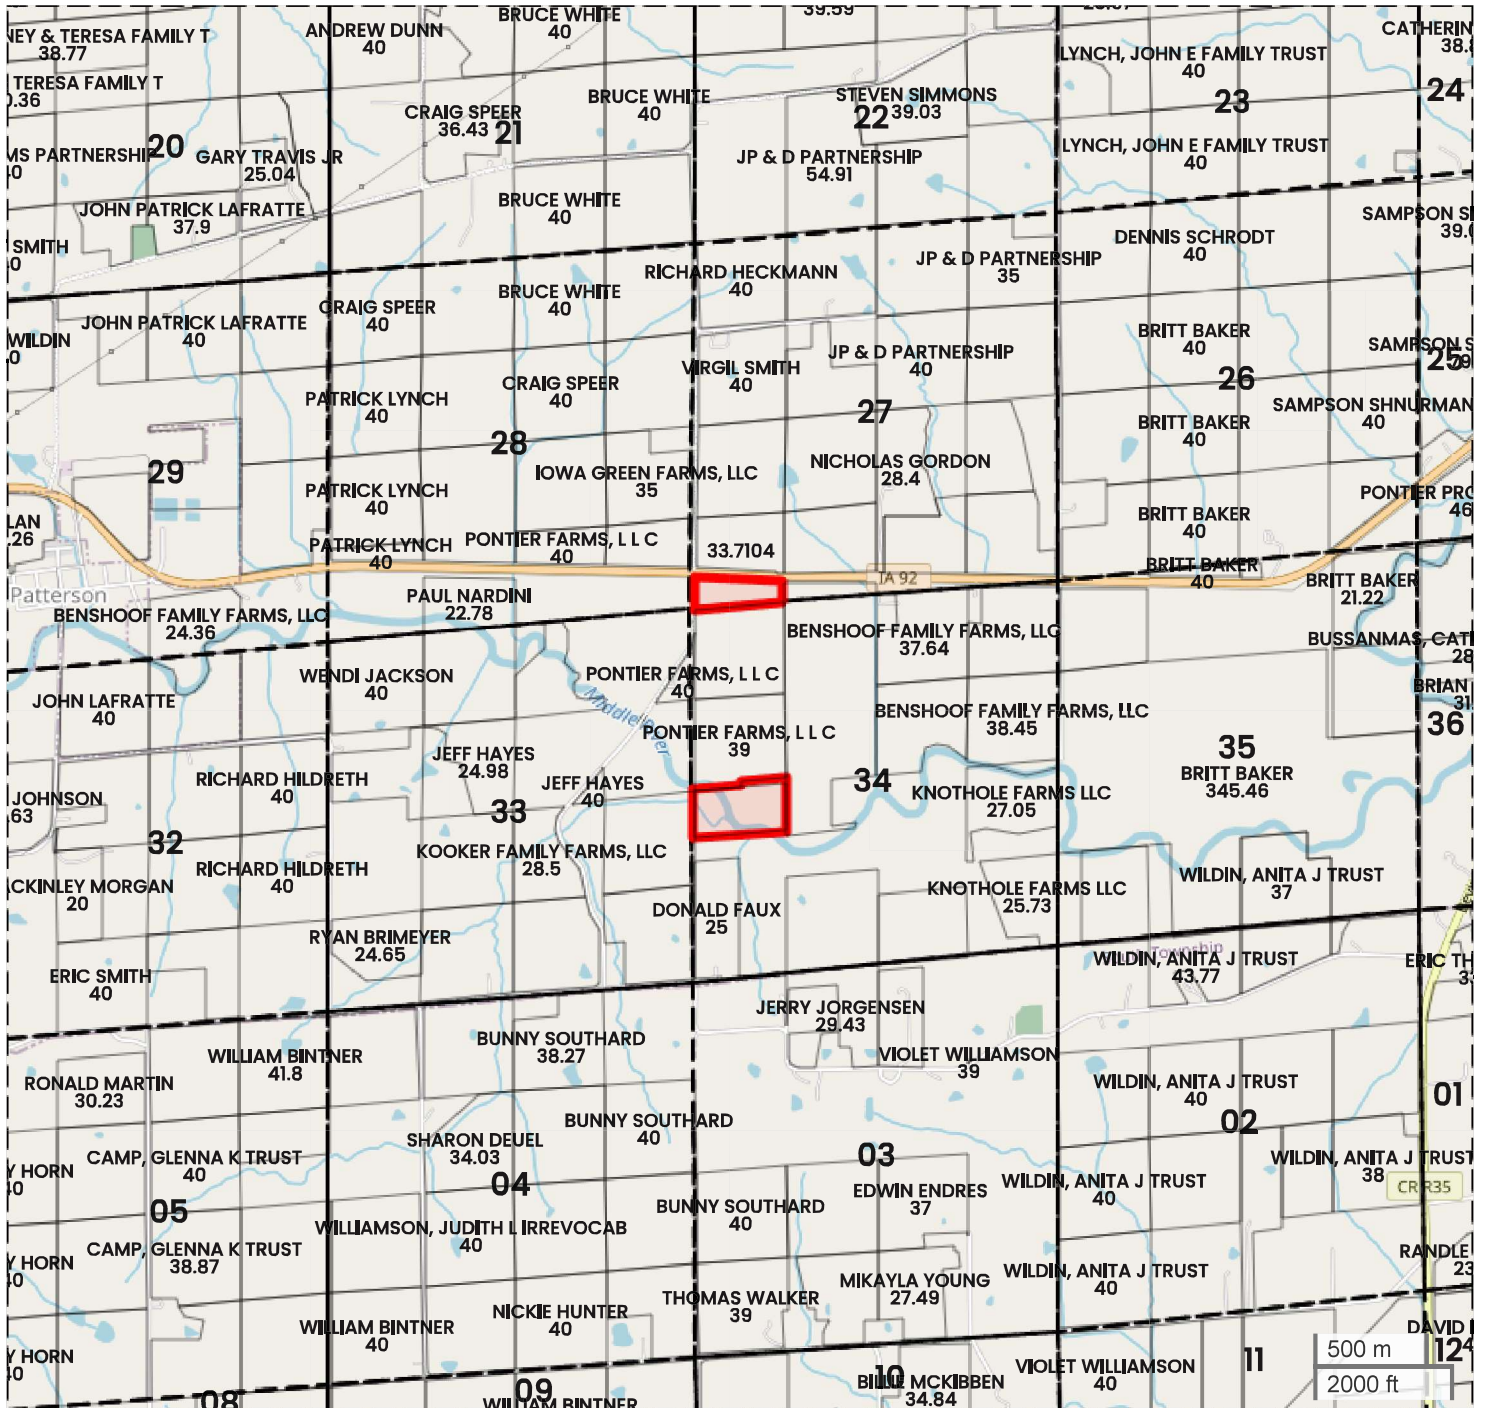

36 ACRES - MADISON CO, IA (36.46 AC TOTAL, 6.53 AC TILLABLE)

PLAT MAP

Center: 41.343954, -93.844668

34-76N-26W

Crawford Township

Madison County, IA

FarmWorth, LLC makes no representations or warranties, express or implied, as to the accuracy of any information, data, numerical values, boundaries, or any other information generated through the use of FarmWorth.com. User is solely responsible for independently investigating and determining all information provided through FarmWorth.com prior to use and waives any and all claims against FarmWorth, LLC for any inaccuracies or inconsistencies in the information and/or data.