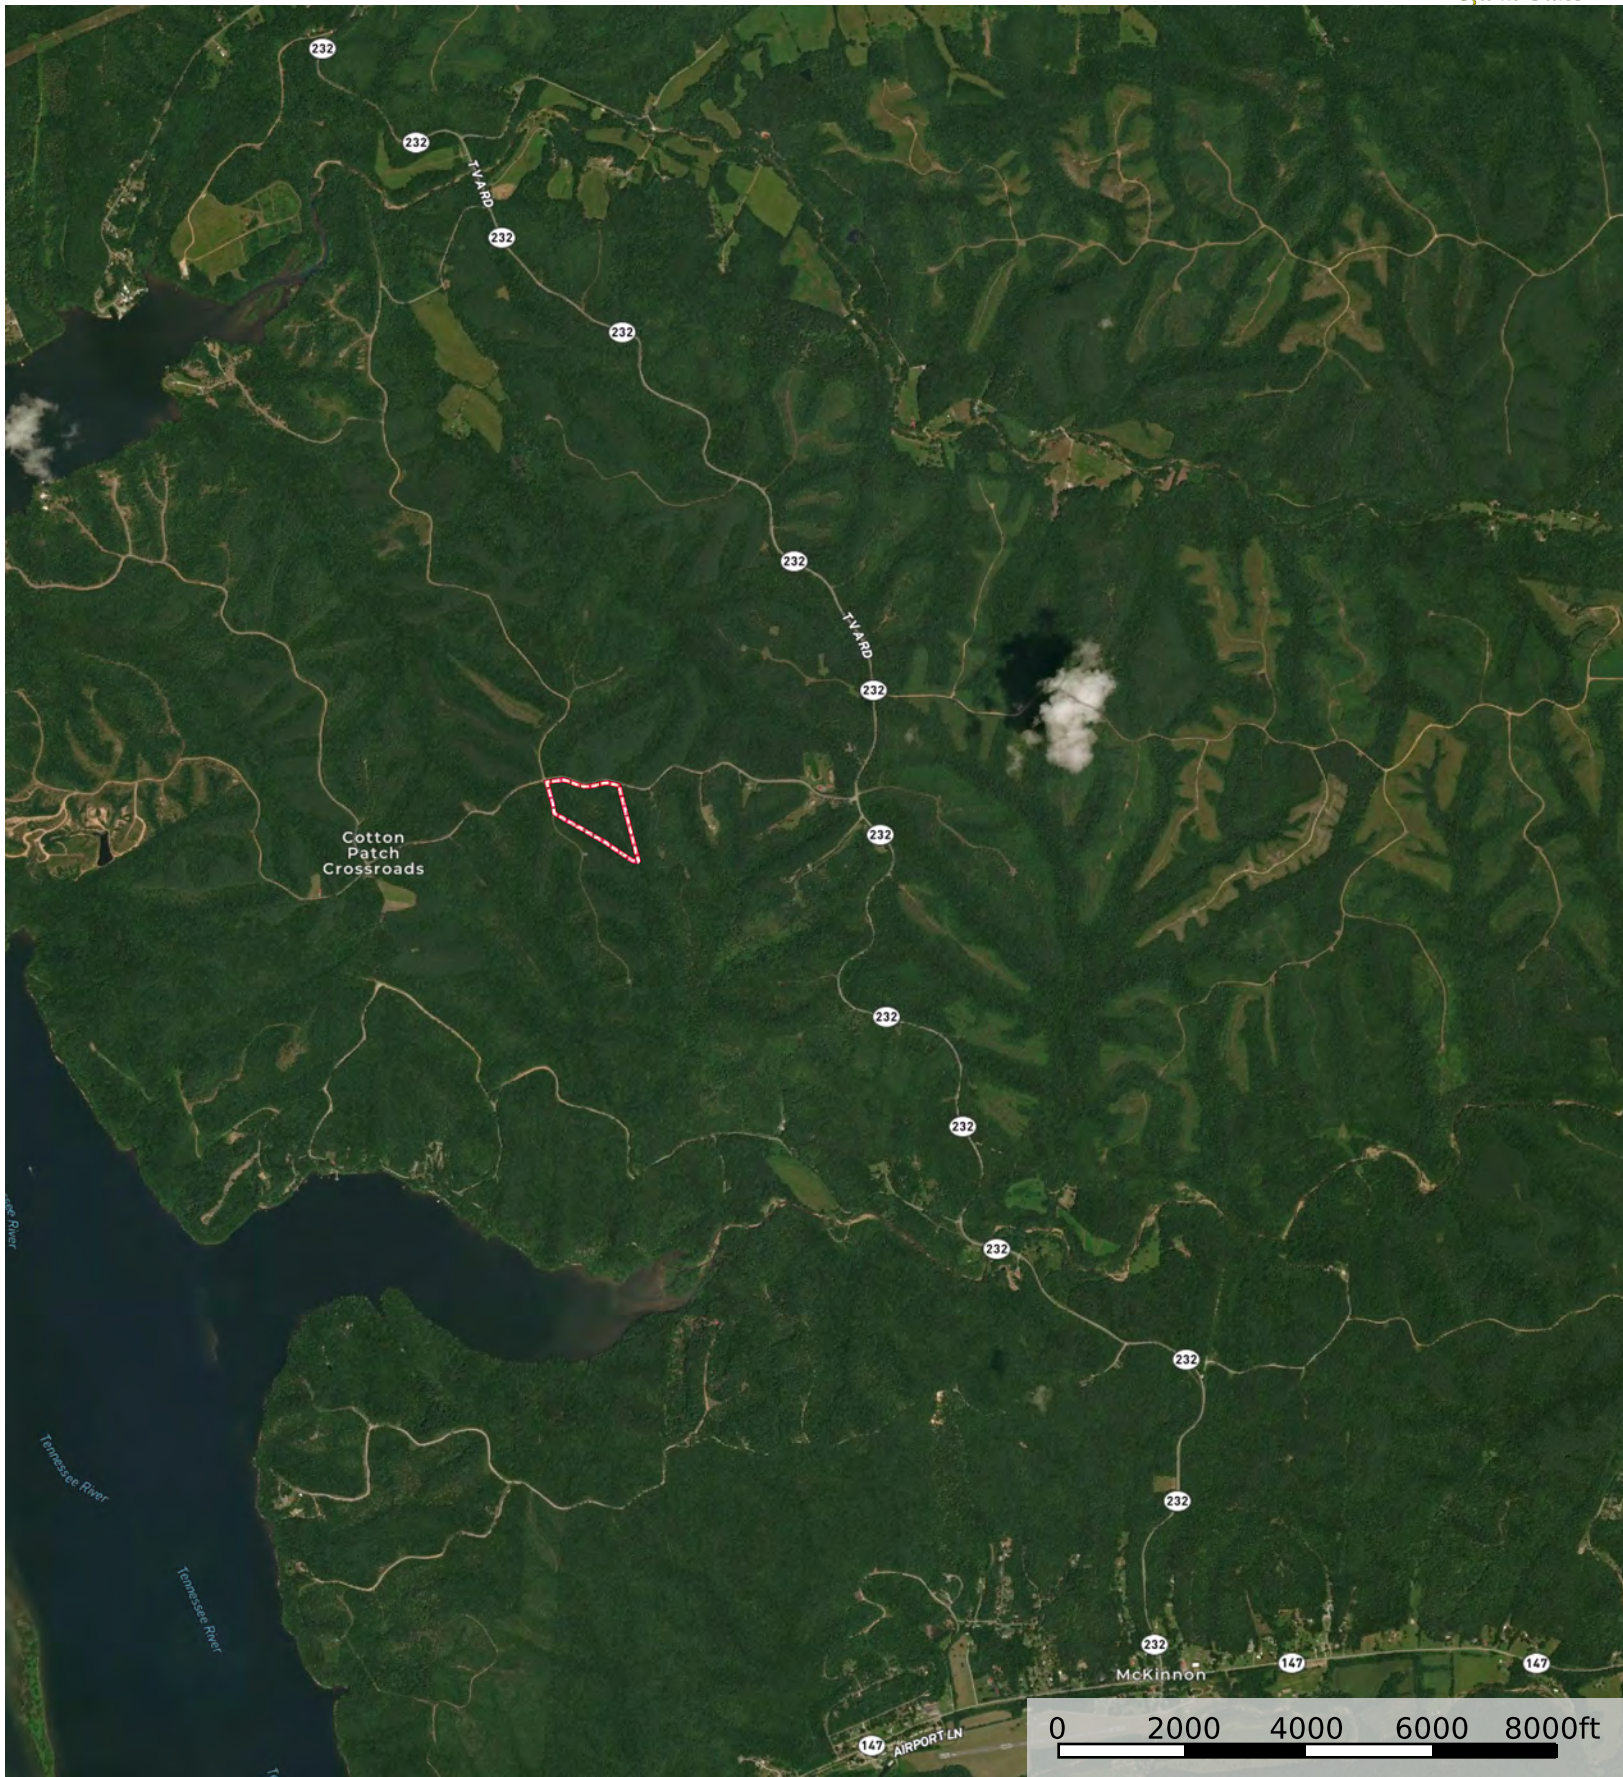

Shores Trail Estate Homesite

Stewart County, Tennessee, 24 AC +/-

Shores Trail Estate Homesite

Boundary

Boundary

Boundary

Boundary