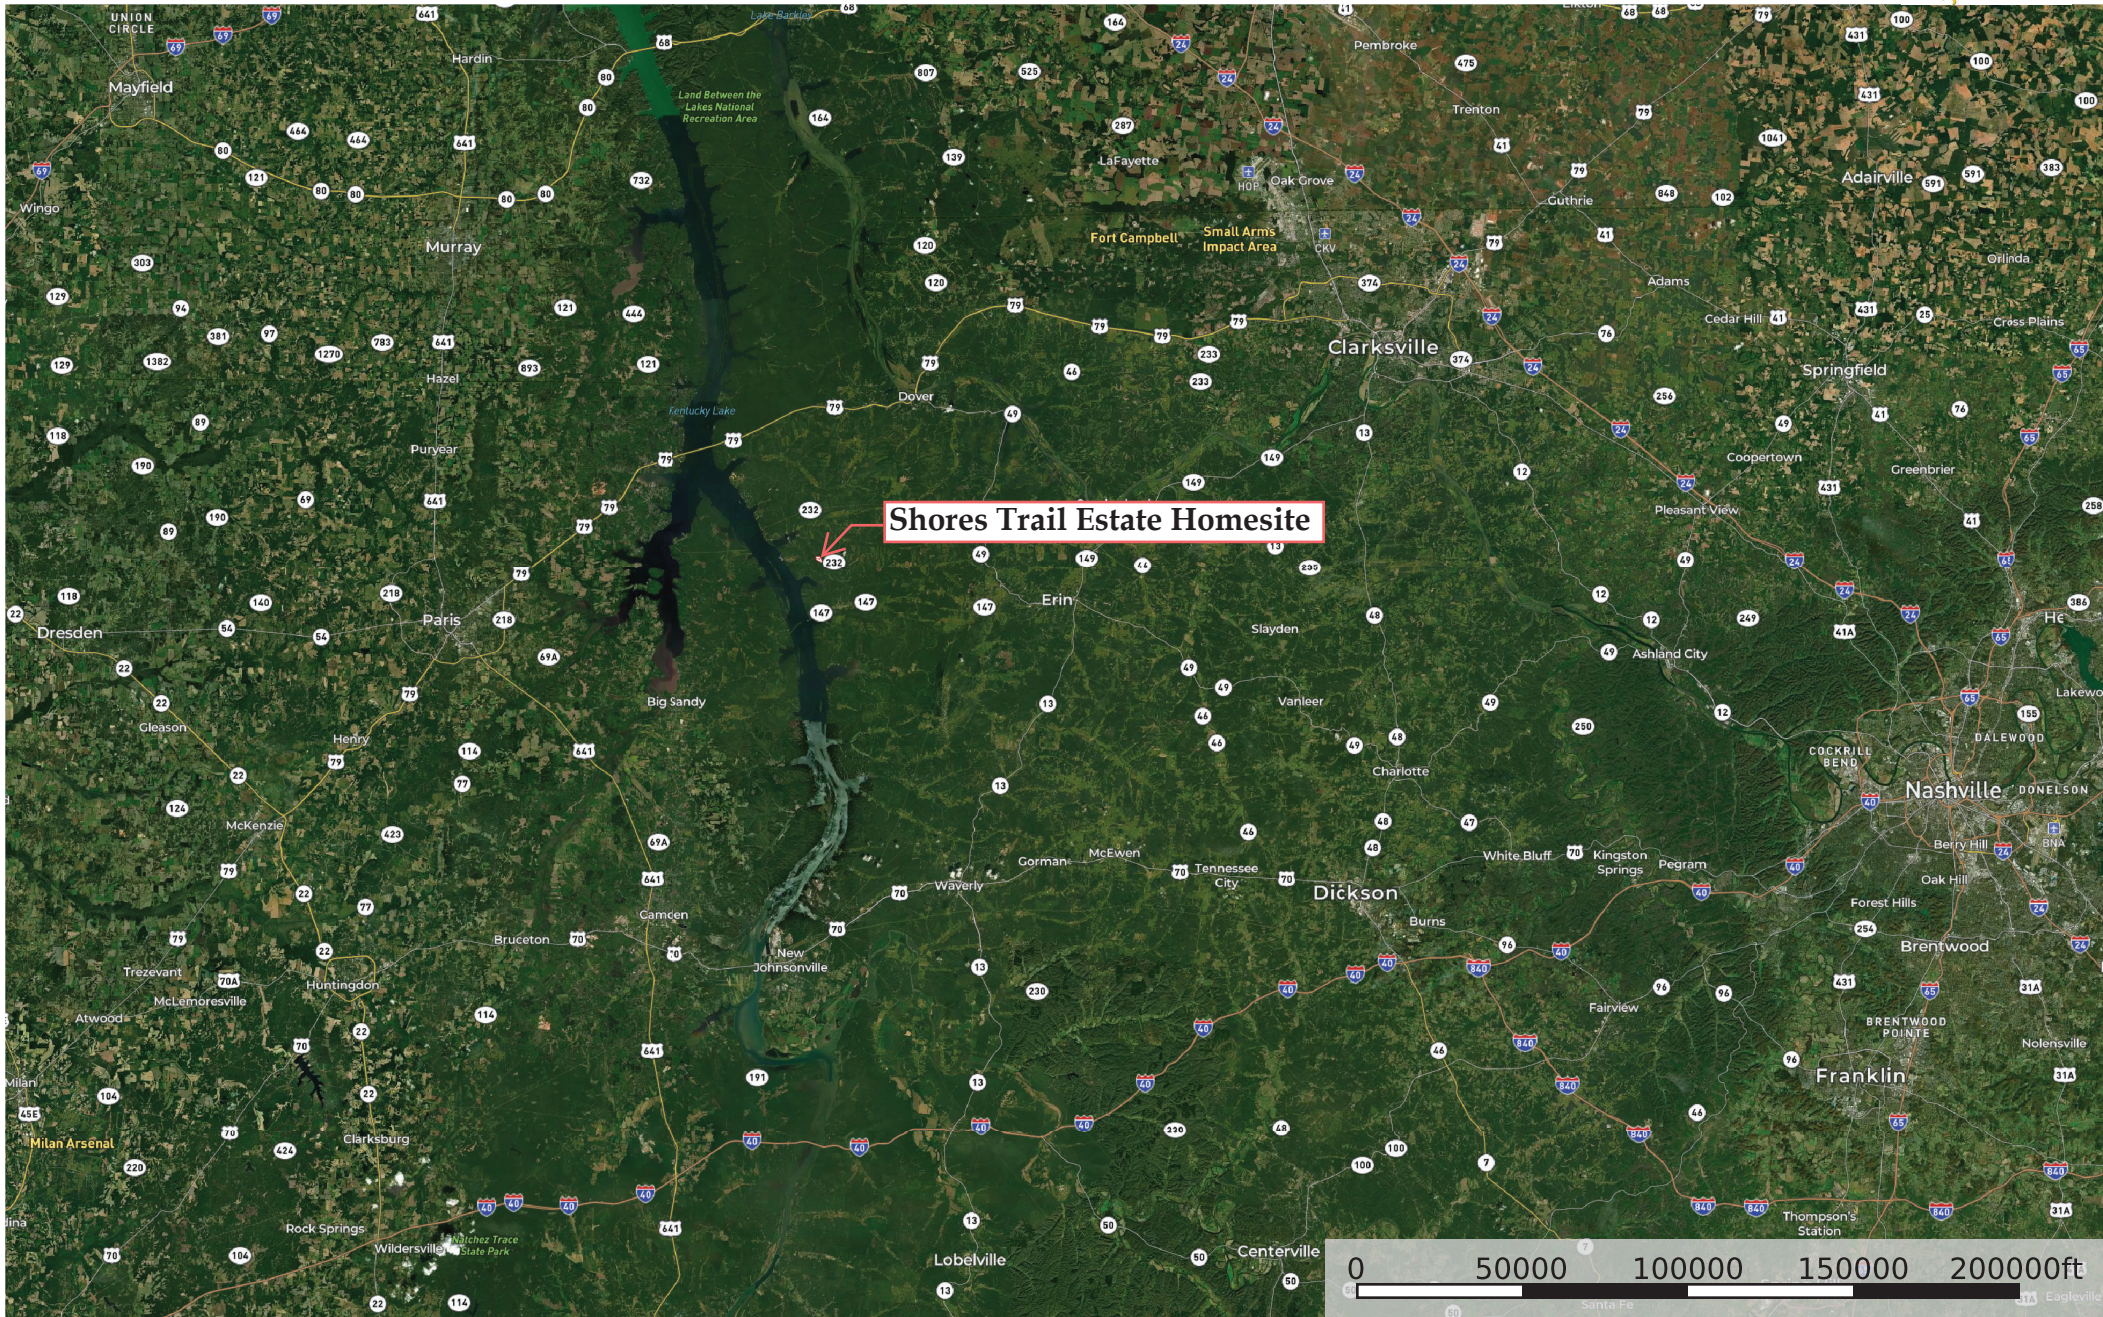

Shores Trail Estate Homesite

Stewart County, Tennessee, 24 AC +/-

Shores Trail Estate Homesite

Boundary

Boundary

Boundary

Boundary