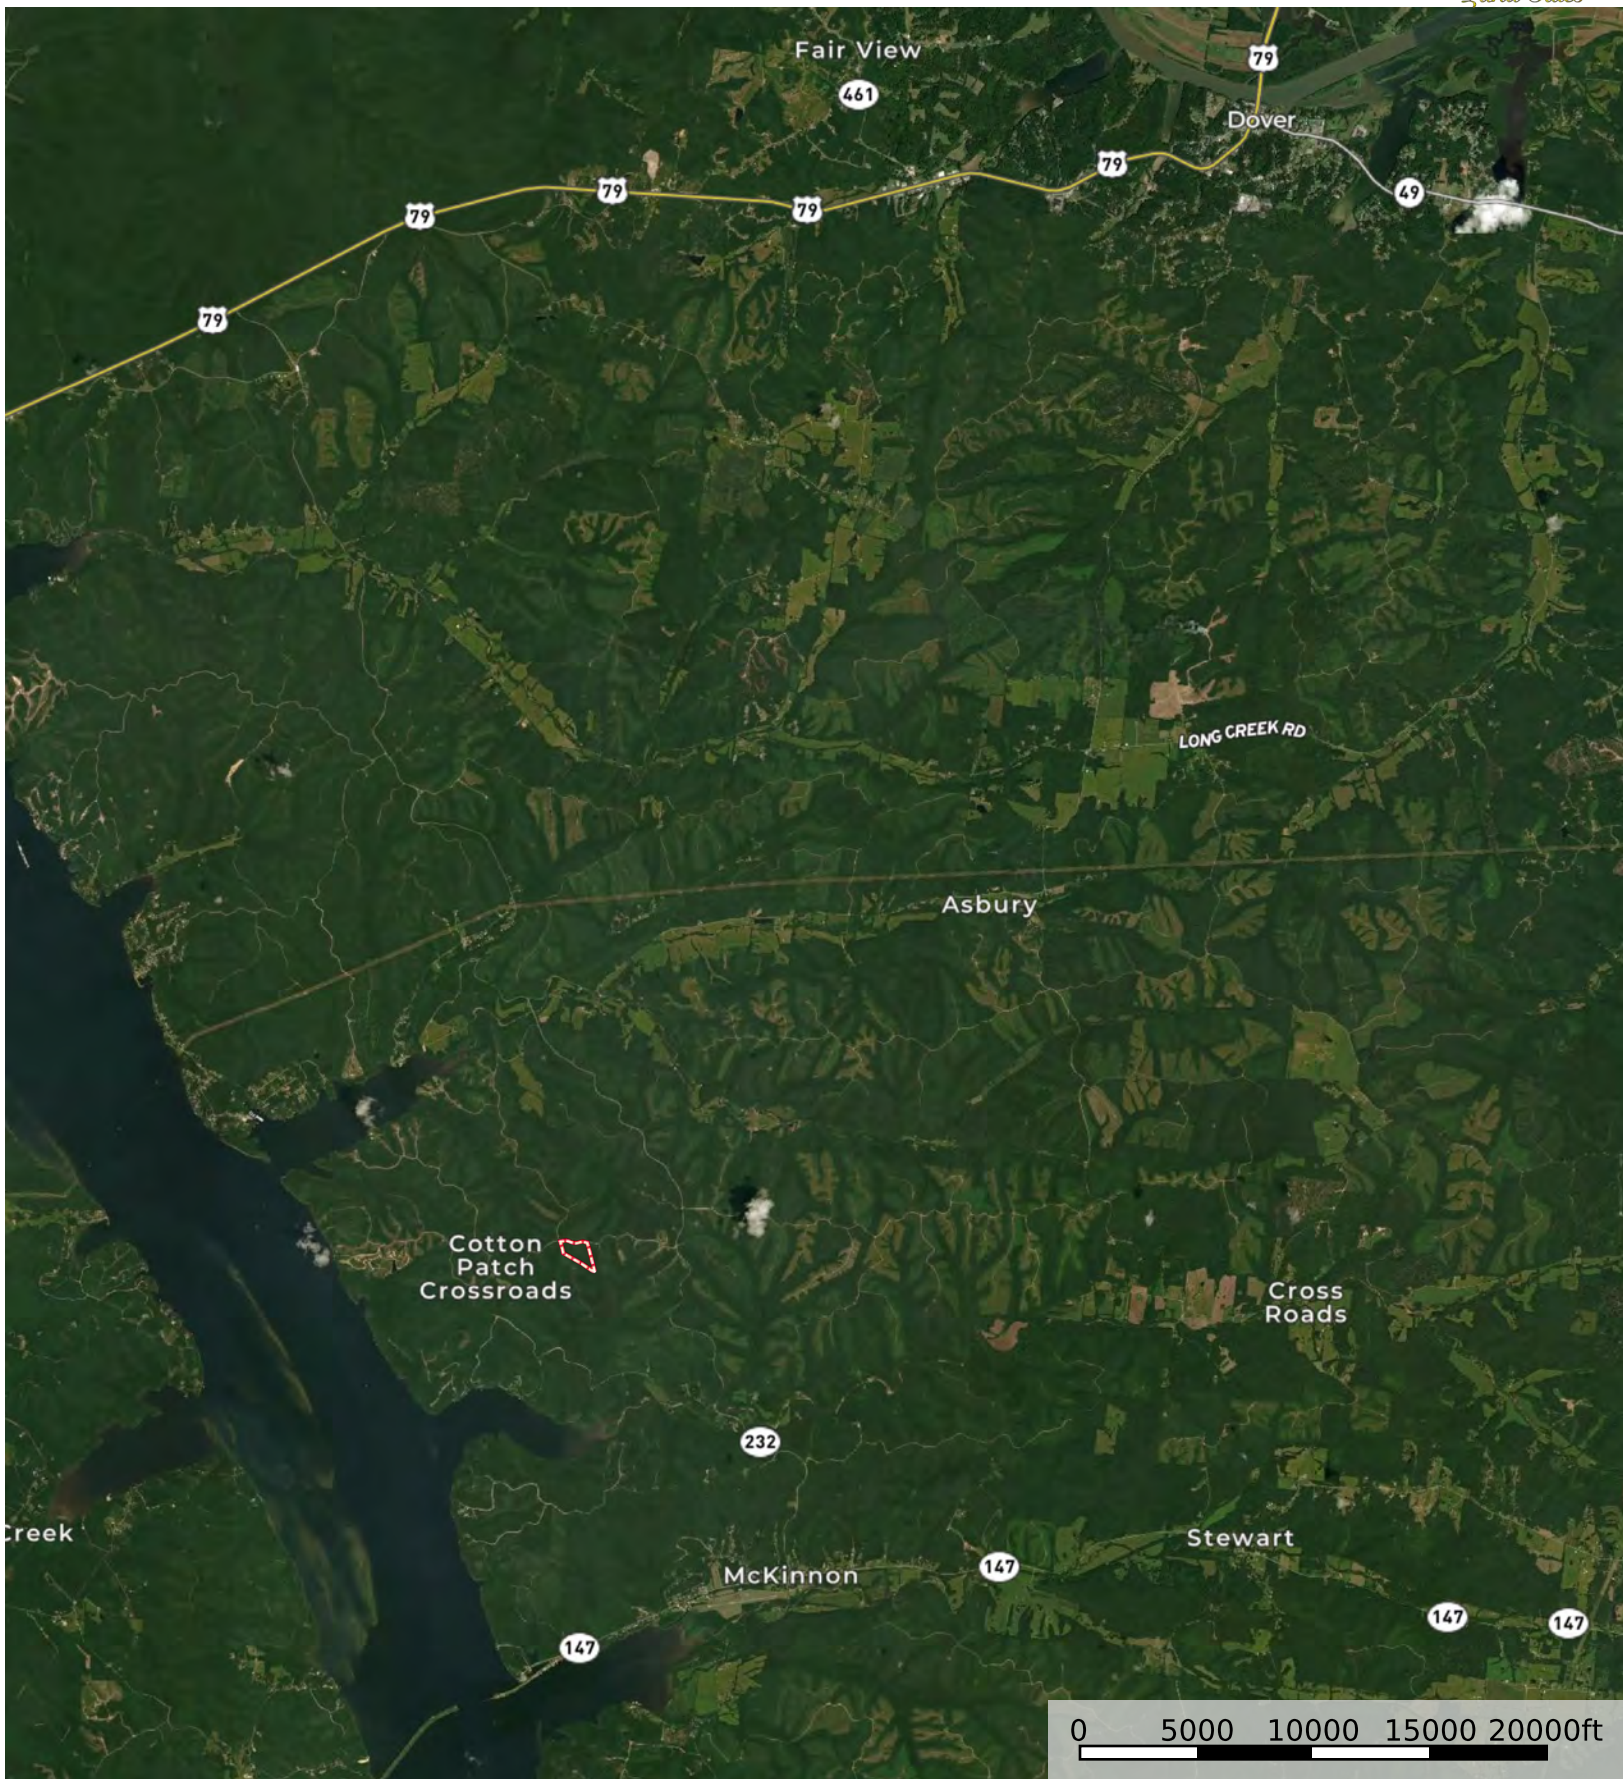

Shores Trail Estate Homesite

Stewart County, Tennessee, 24 AC +/-

Shores Trail Estate Homesite

Boundary

Boundary

Boundary

Boundary