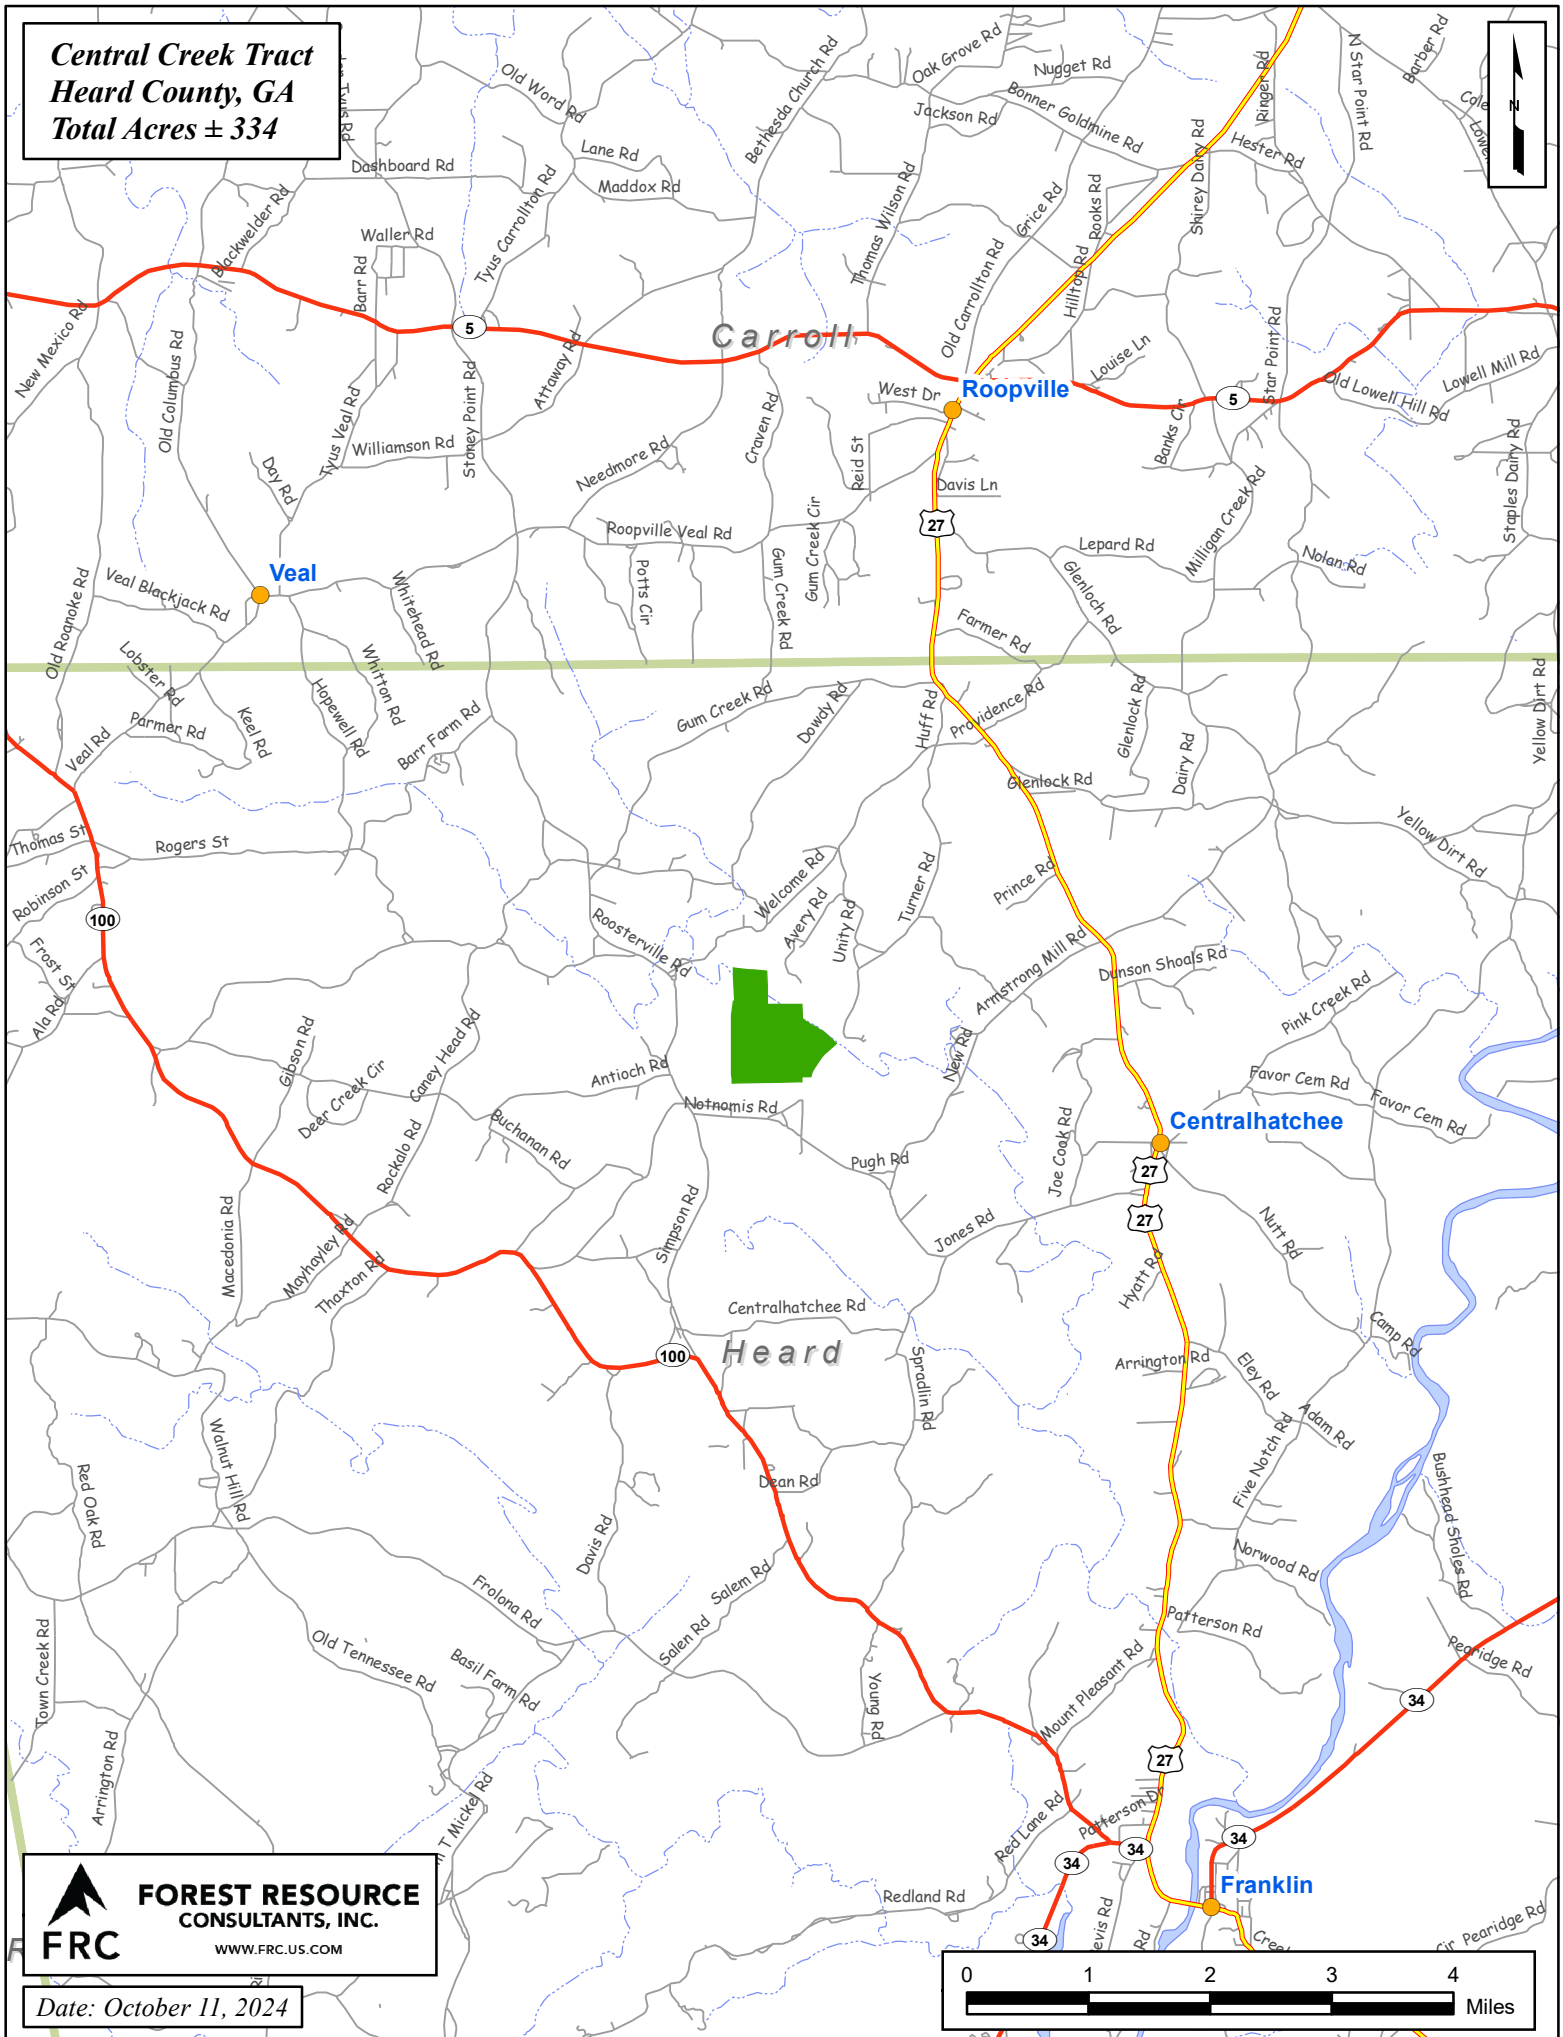

**Central Creek Tract**  
**Heard County, GA**  
**Total Acres ± 334**

 **FOREST RESOURCE CONSULTANTS, INC.**  
WWW.FRC.US.COM

Date: October 11, 2024