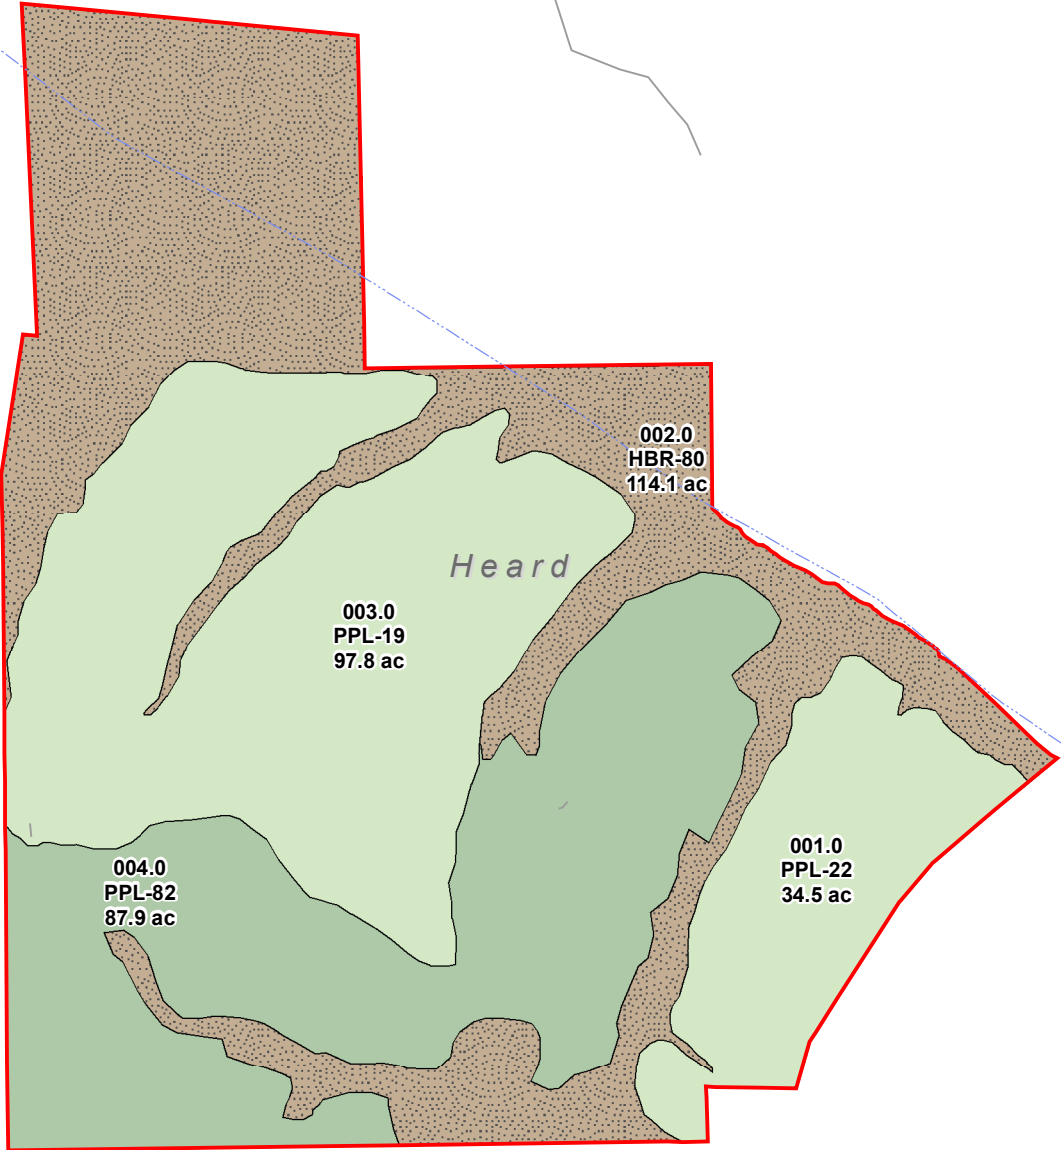

Central Creek Tract
Heard County, GA
Total Acres ± 334

Legend

- Planted Pine Mrch
- Planted Pine Pmrch
- Hardwood

**FOREST RESOURCE
CONSULTANTS, INC.**
WWW.FRC.US.COM

Date: October 11, 2024