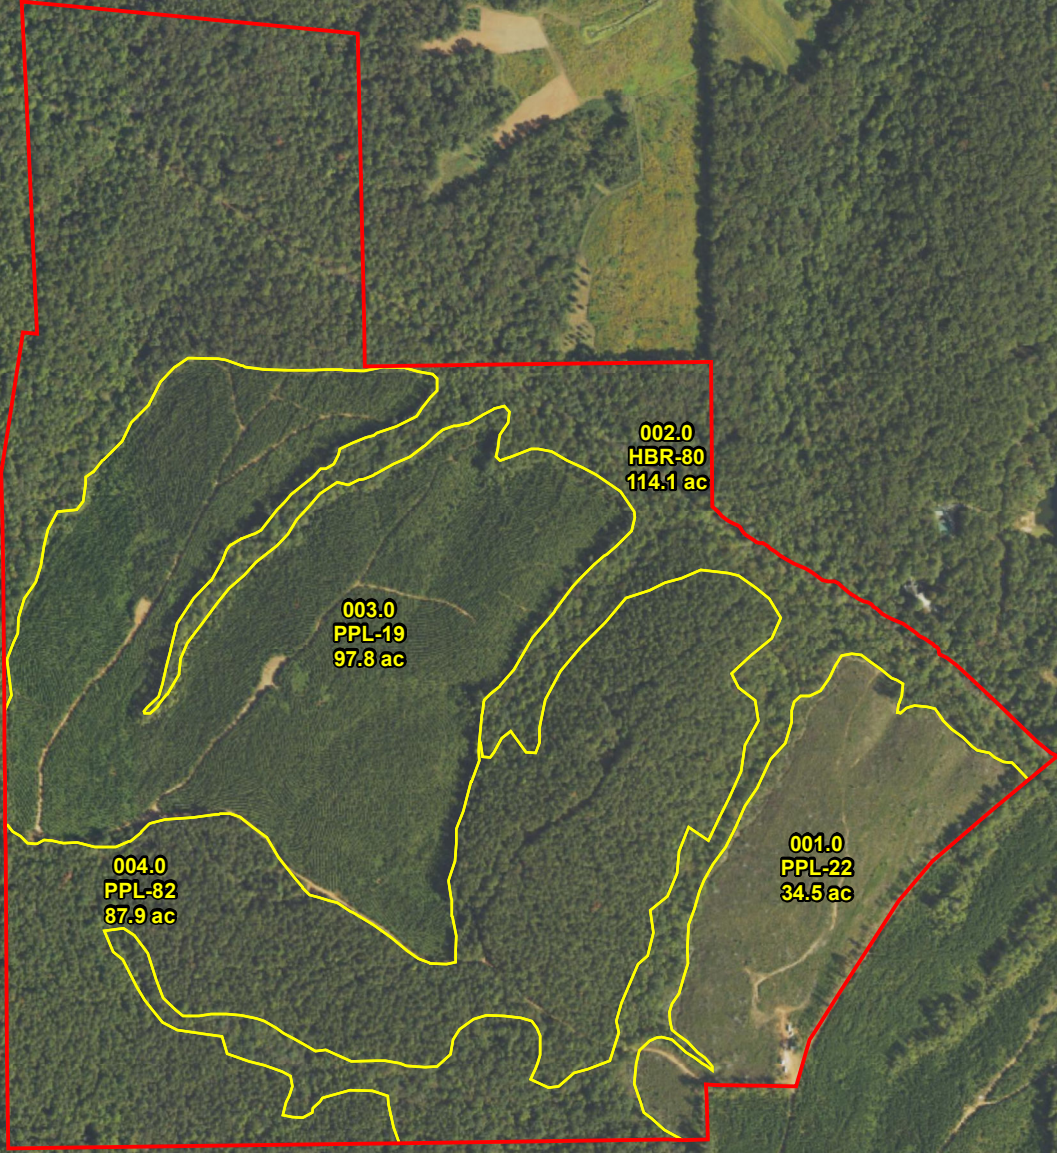

*Central Creek Tract
Heard County, GA
Total Acres ± 334*

002.0
HBR-80
114.1 ac

003.0
PPL-19
97.8 ac

004.0
PPL-82
87.9 ac

001.0
PPL-22
34.5 ac

**FOREST RESOURCE
CONSULTANTS, INC.**
WWW.FRC.US.COM

Date: October 11, 2024