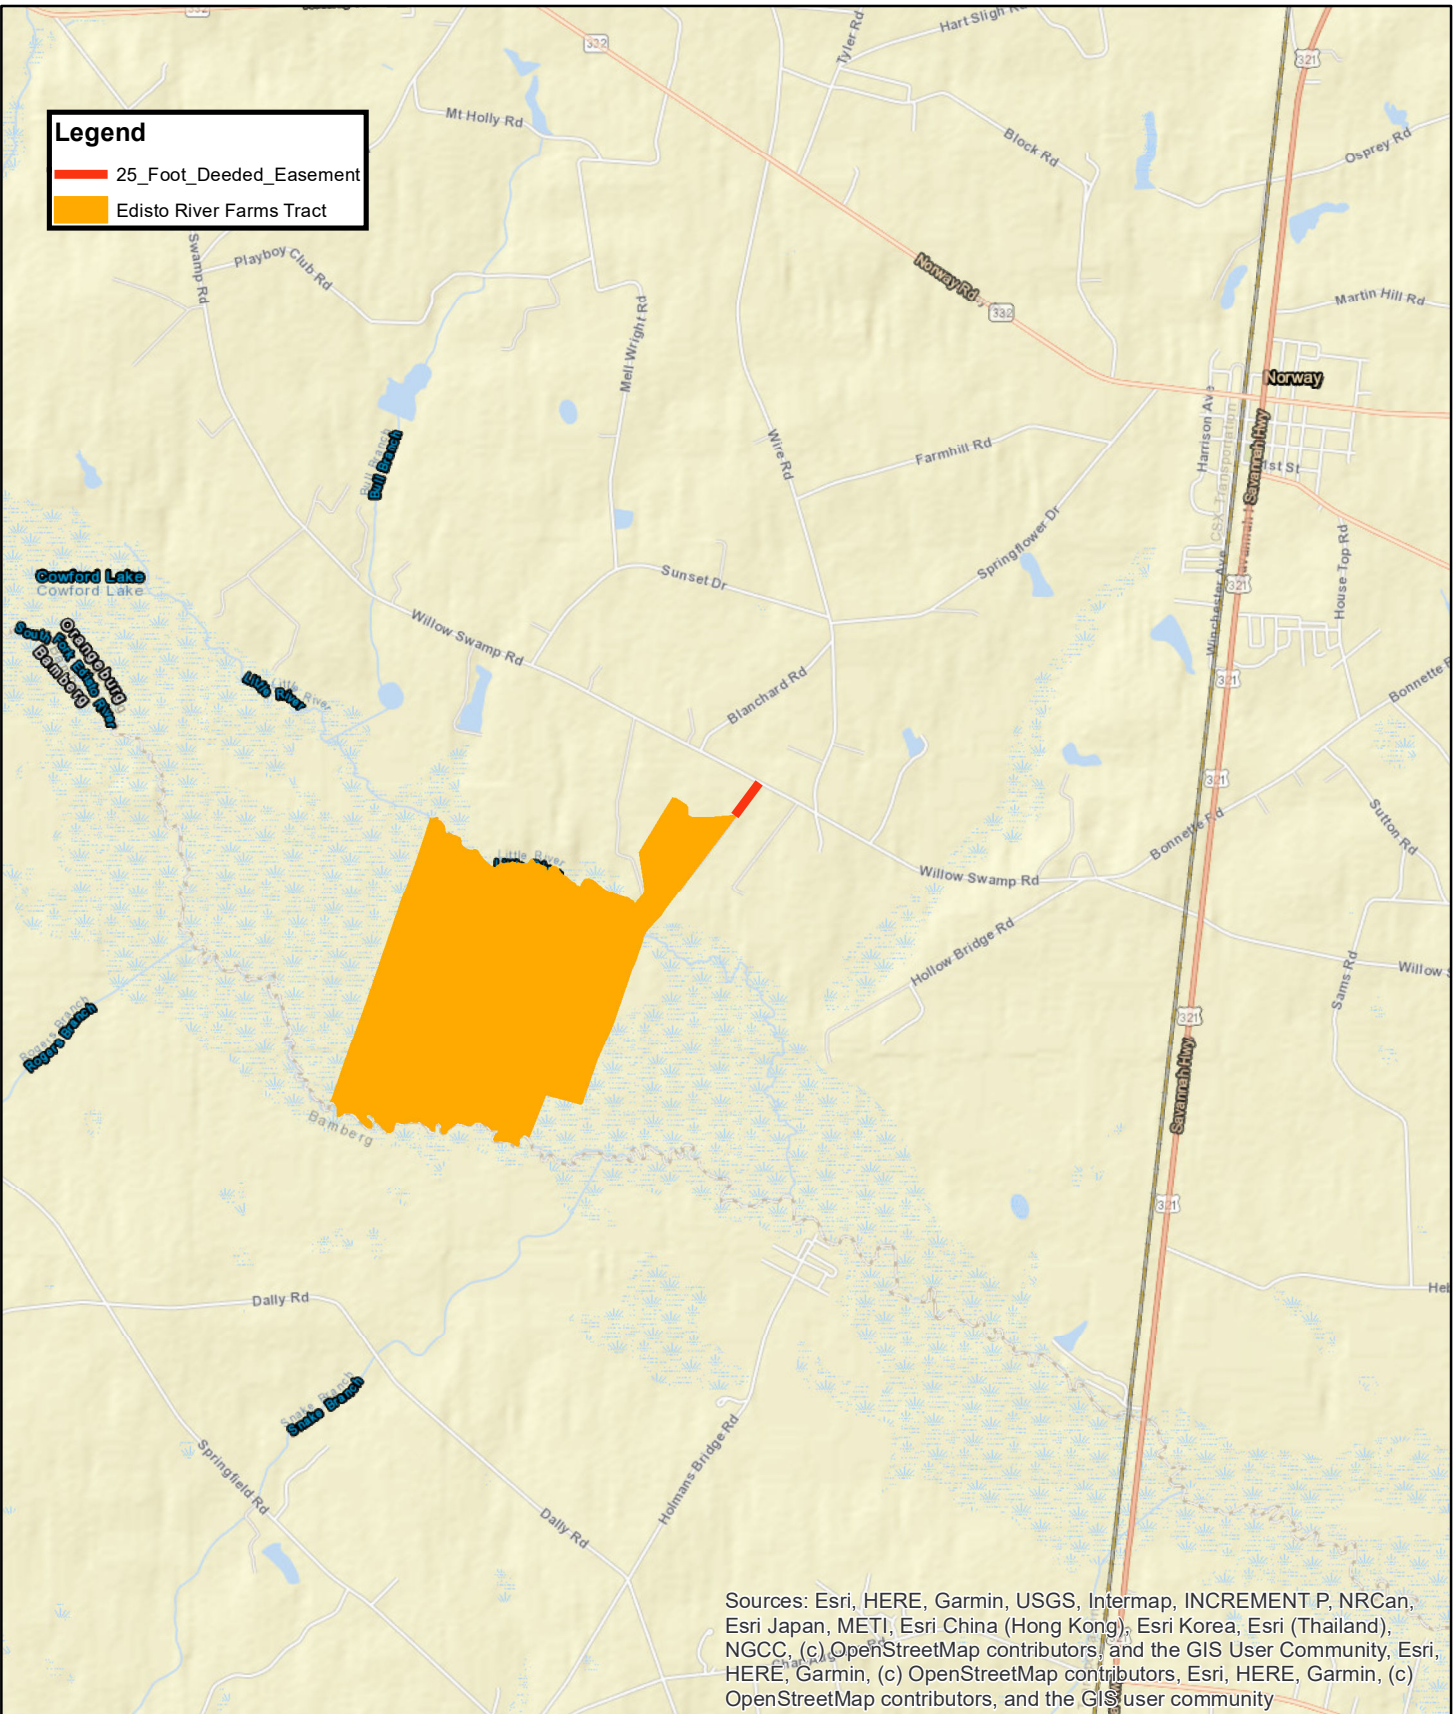

**Legend**

- 25\_Foot\_Deeded\_Easement
- Edisto River Farms Tract

Sources: Esri, HERE, Garmin, USGS, Intermap, INCREMENT P, NRCan, Esri Japan, METI, Esri China (Hong Kong), Esri Korea, Esri (Thailand), NGCC, (c) OpenStreetMap contributors, and the GIS User Community, Esri, HERE, Garmin, (c) OpenStreetMap contributors, Esri, HERE, Garmin, (c) OpenStreetMap contributors, and the GIS user community

Owners and owner's agents make no claims as to the accuracy of this map. Map is not a survey!

**SOUTHEASTERN FORESTRY**  
Managing your forests for the future

**Edisto River Farms, Inc.**  
Location Map  
TMS # 0031-00-00-002.000  
681± TMS Acres  
680.16± GIS Acres  
Orangeburg County, SC  
October 18, 2024