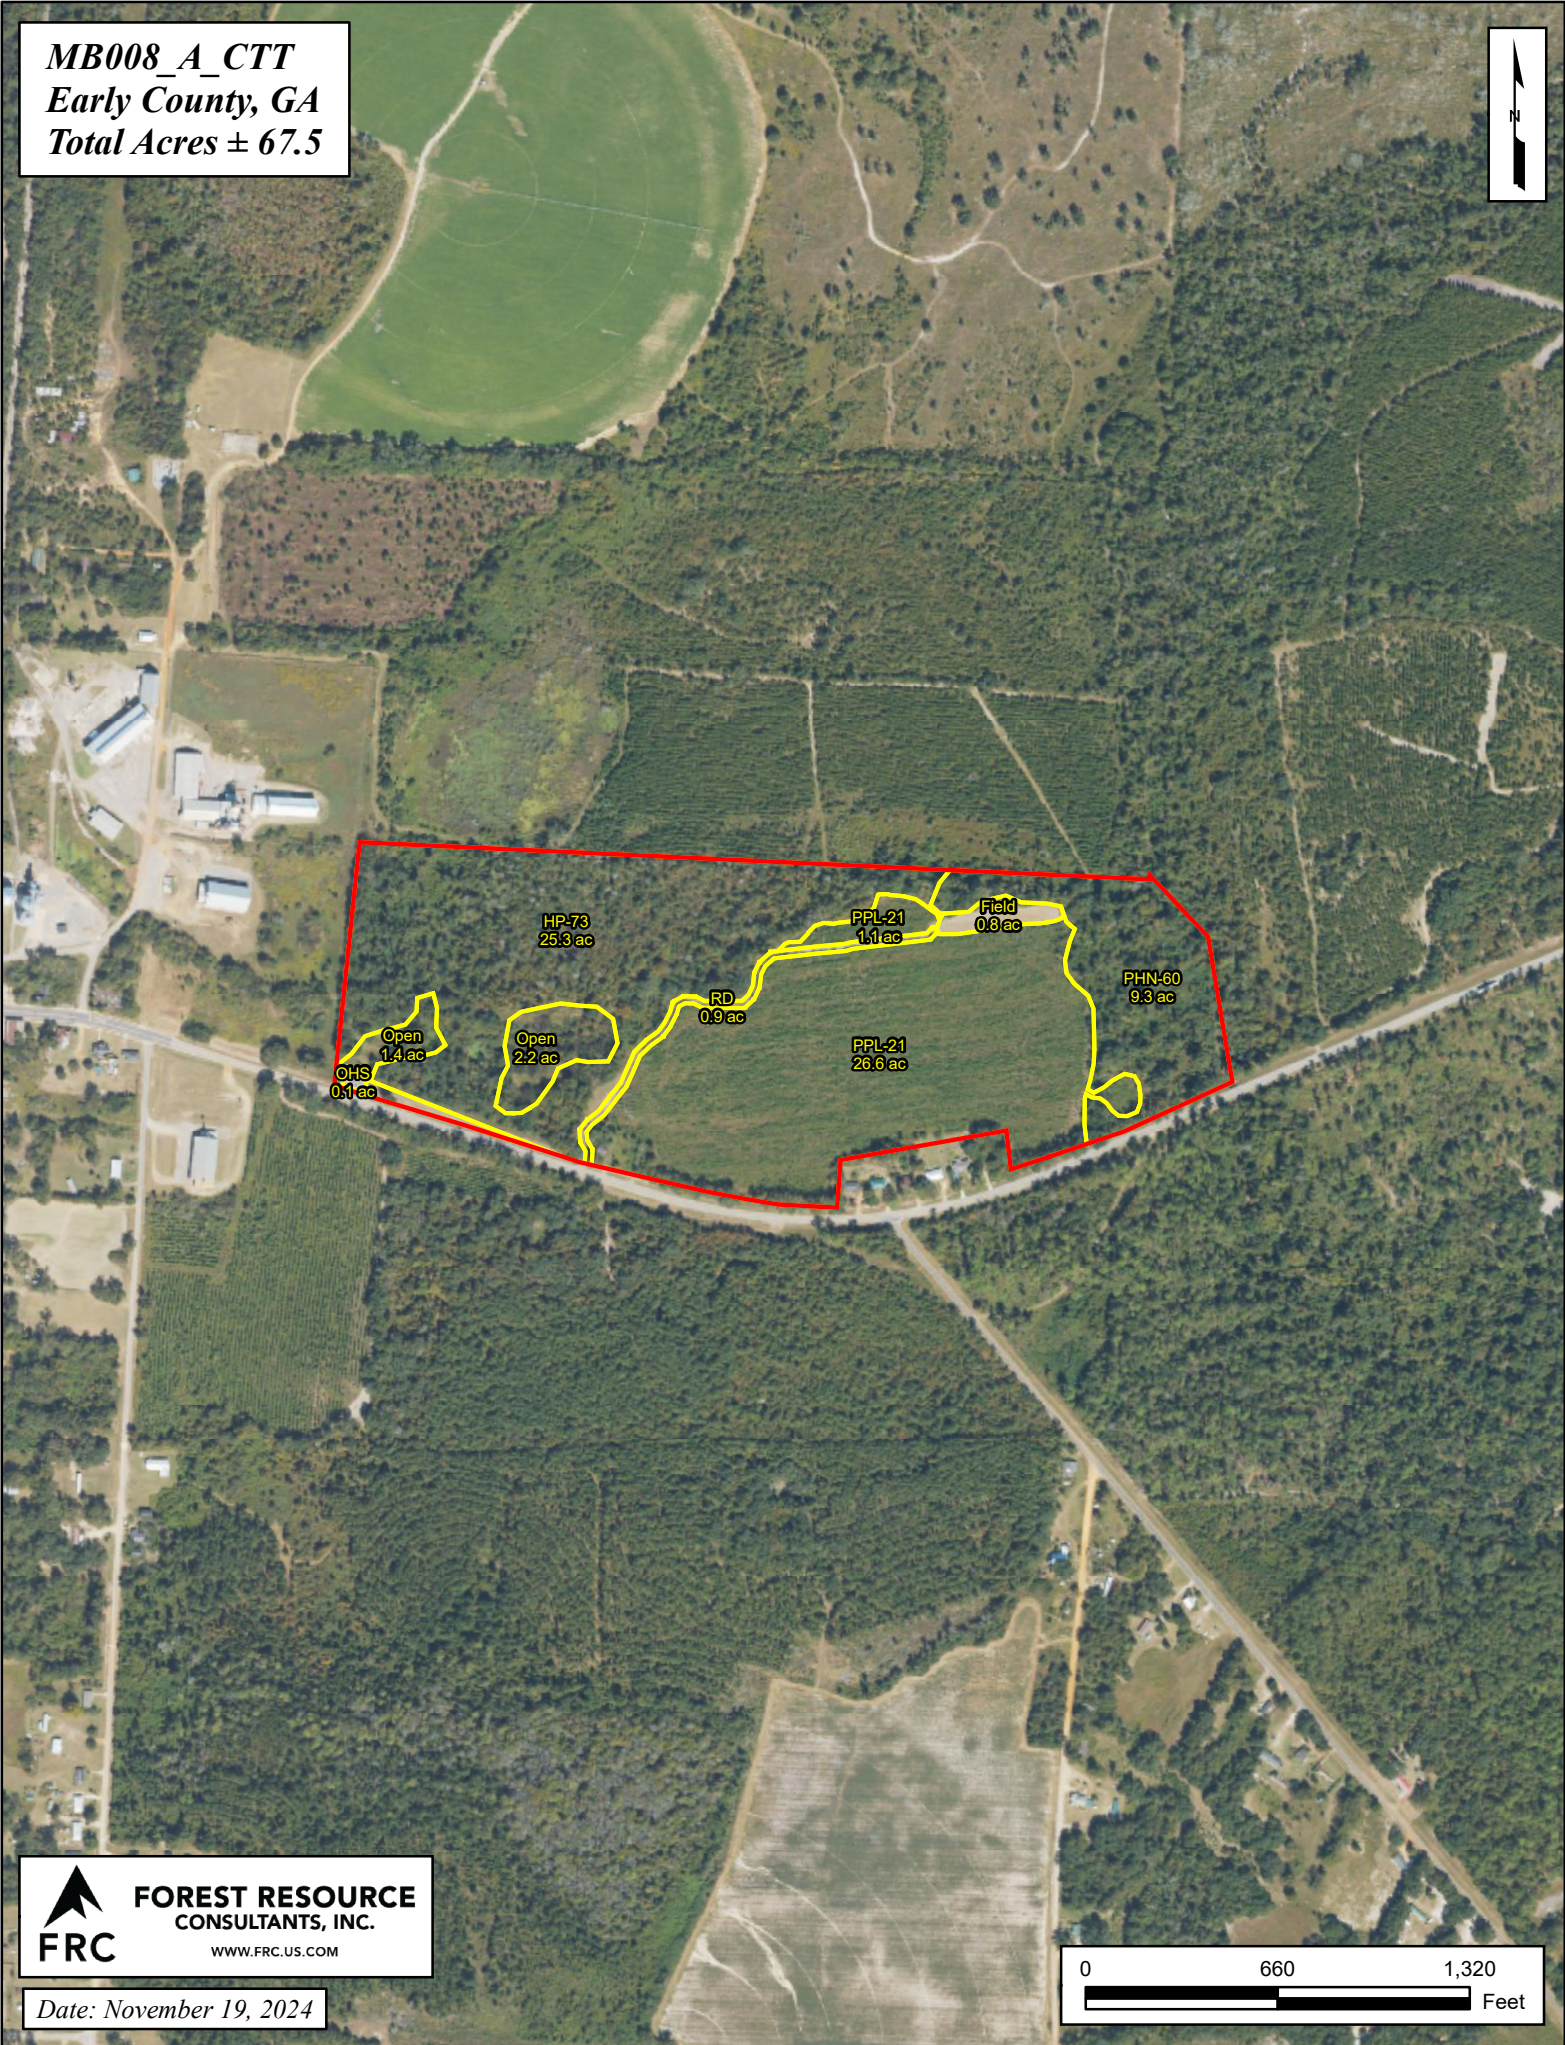

MB008_A_CTT
Early County, GA
Total Acres ± 67.5

**FOREST RESOURCE
CONSULTANTS, INC.**
WWW.FRC.US.COM

Date: November 19, 2024