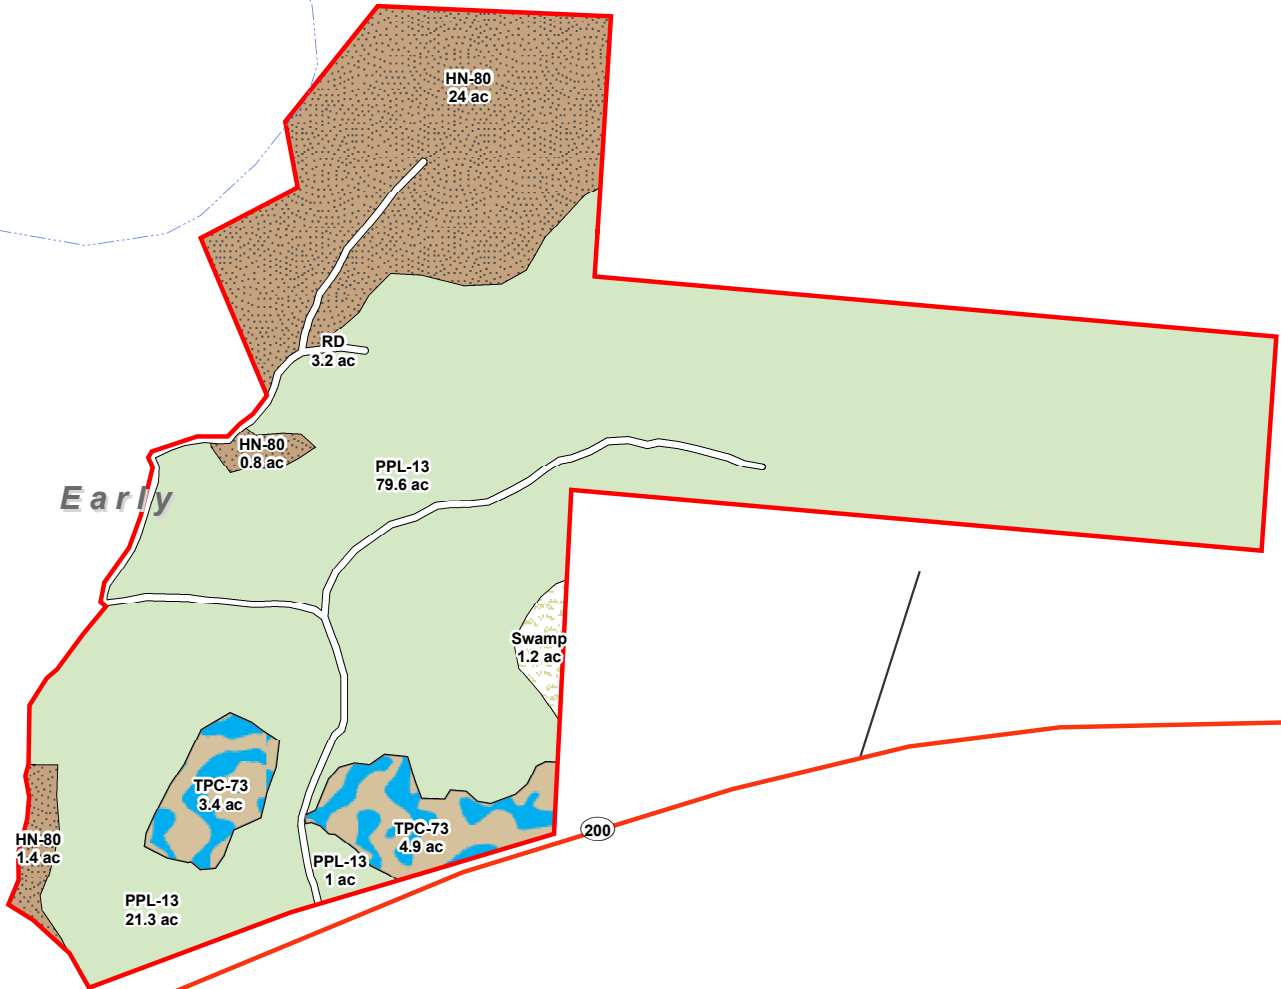

MB008_C_CTT
Early County, GA
Total Acres ± 140.5

Legend

- Planted Pine Pmrch
- Hardwood Non-Convertible
- Timbered Pond Cypress
- Swamp
- Non-Forest

FRC **FOREST RESOURCE CONSULTANTS, INC.**
 WWW.FRC.US.COM

Date: November 19, 2024