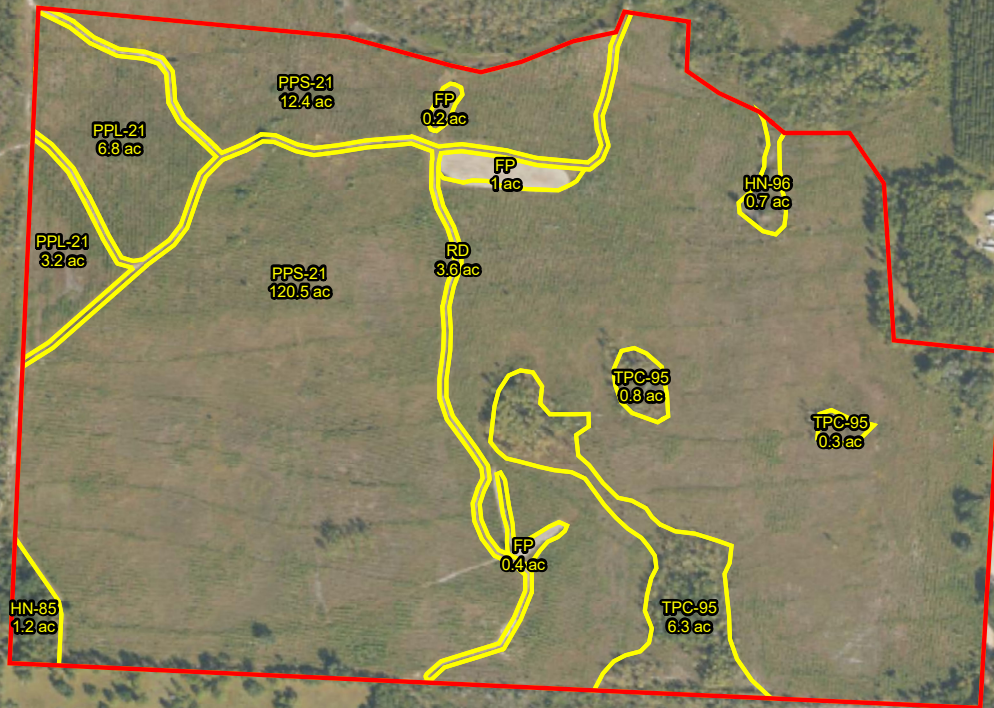

MB009_B_CTT
Early County, GA
Total Acres ± 157.2

**FOREST RESOURCE
CONSULTANTS, INC.**
WWW.FRC.US.COM

Date: November 19, 2024