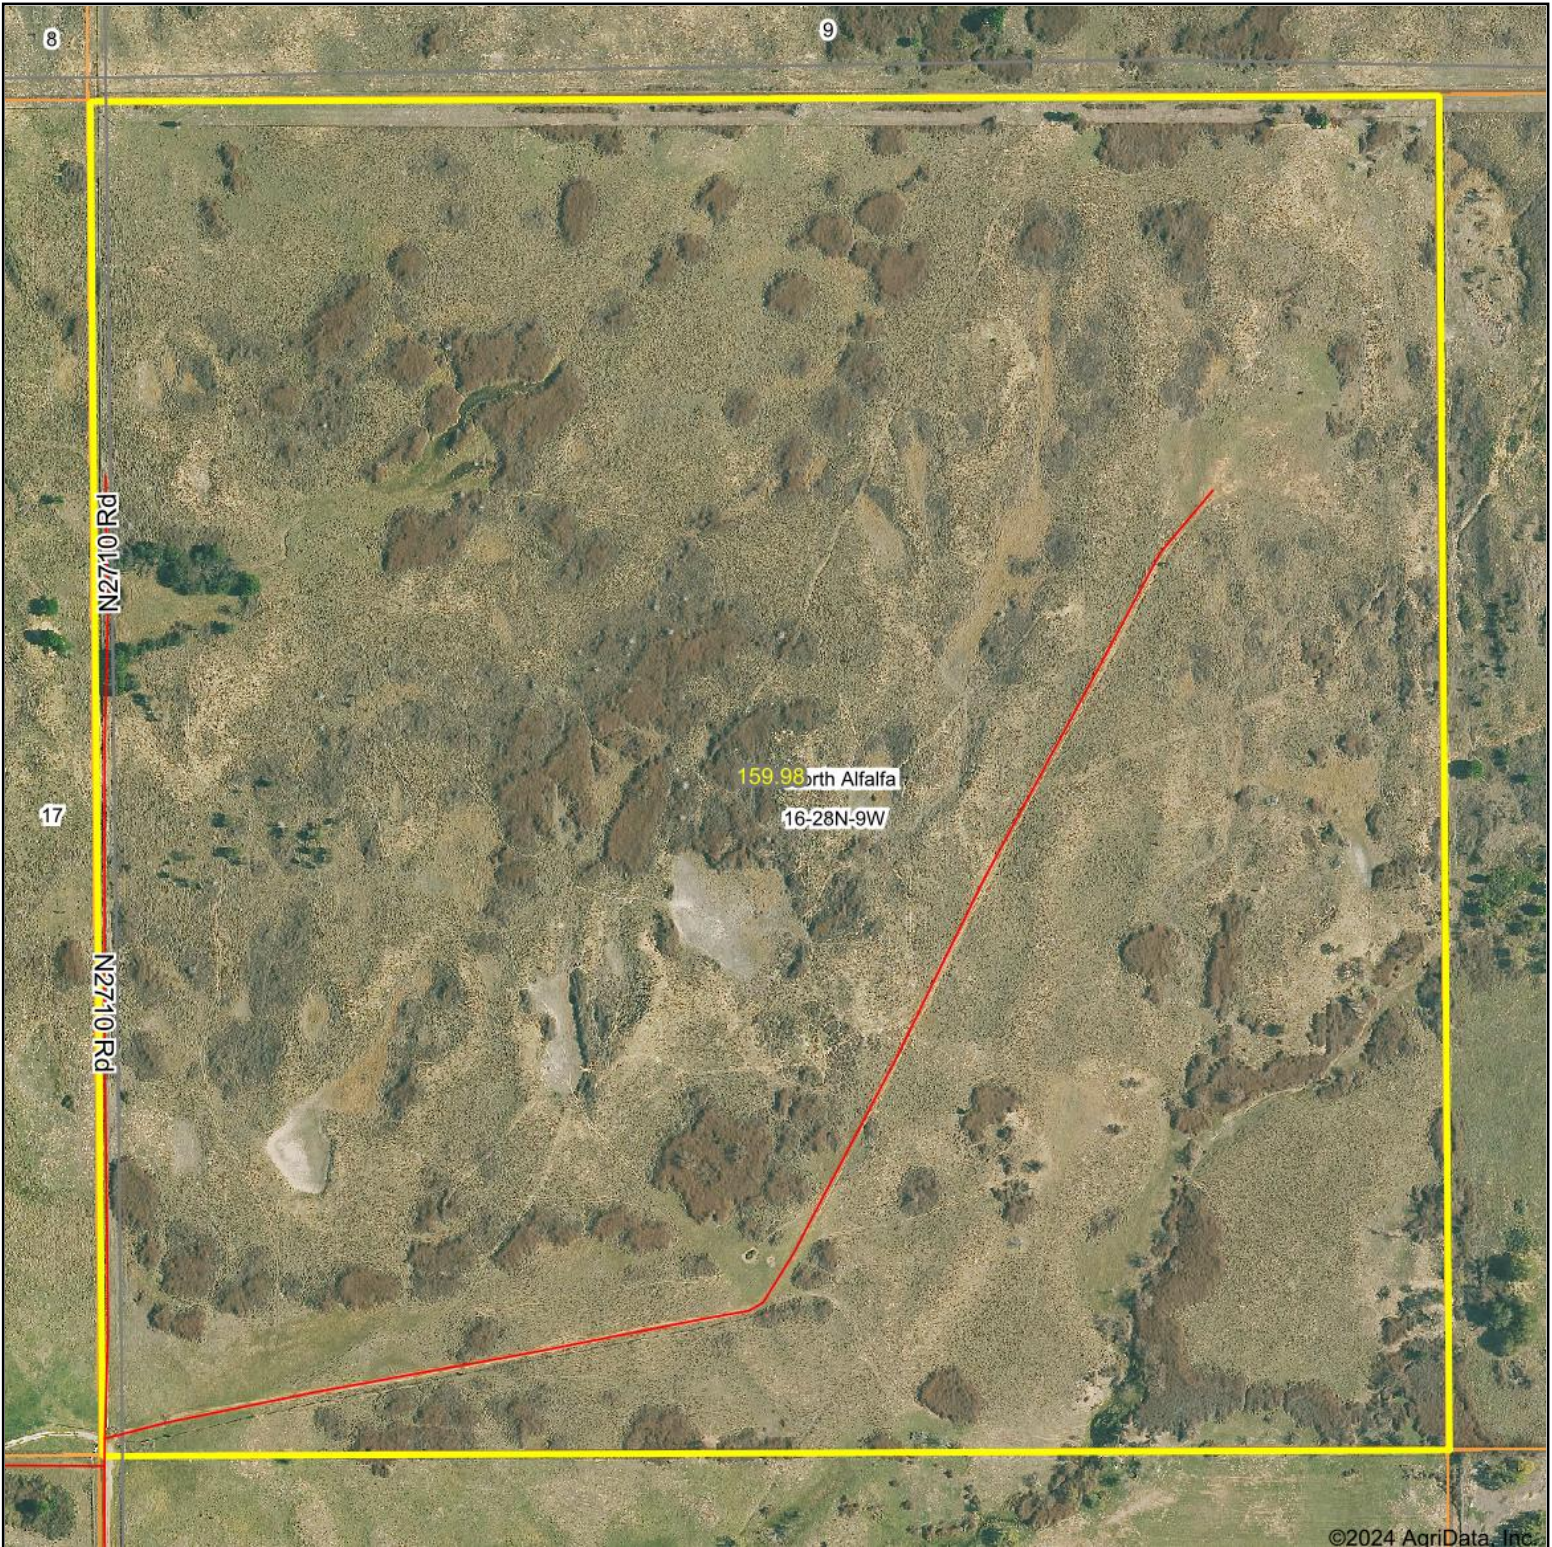

Aerial Map

Boundary Center: 36.909264, -98.177279

16-28N-9W
Alfalfa County
Oklahoma