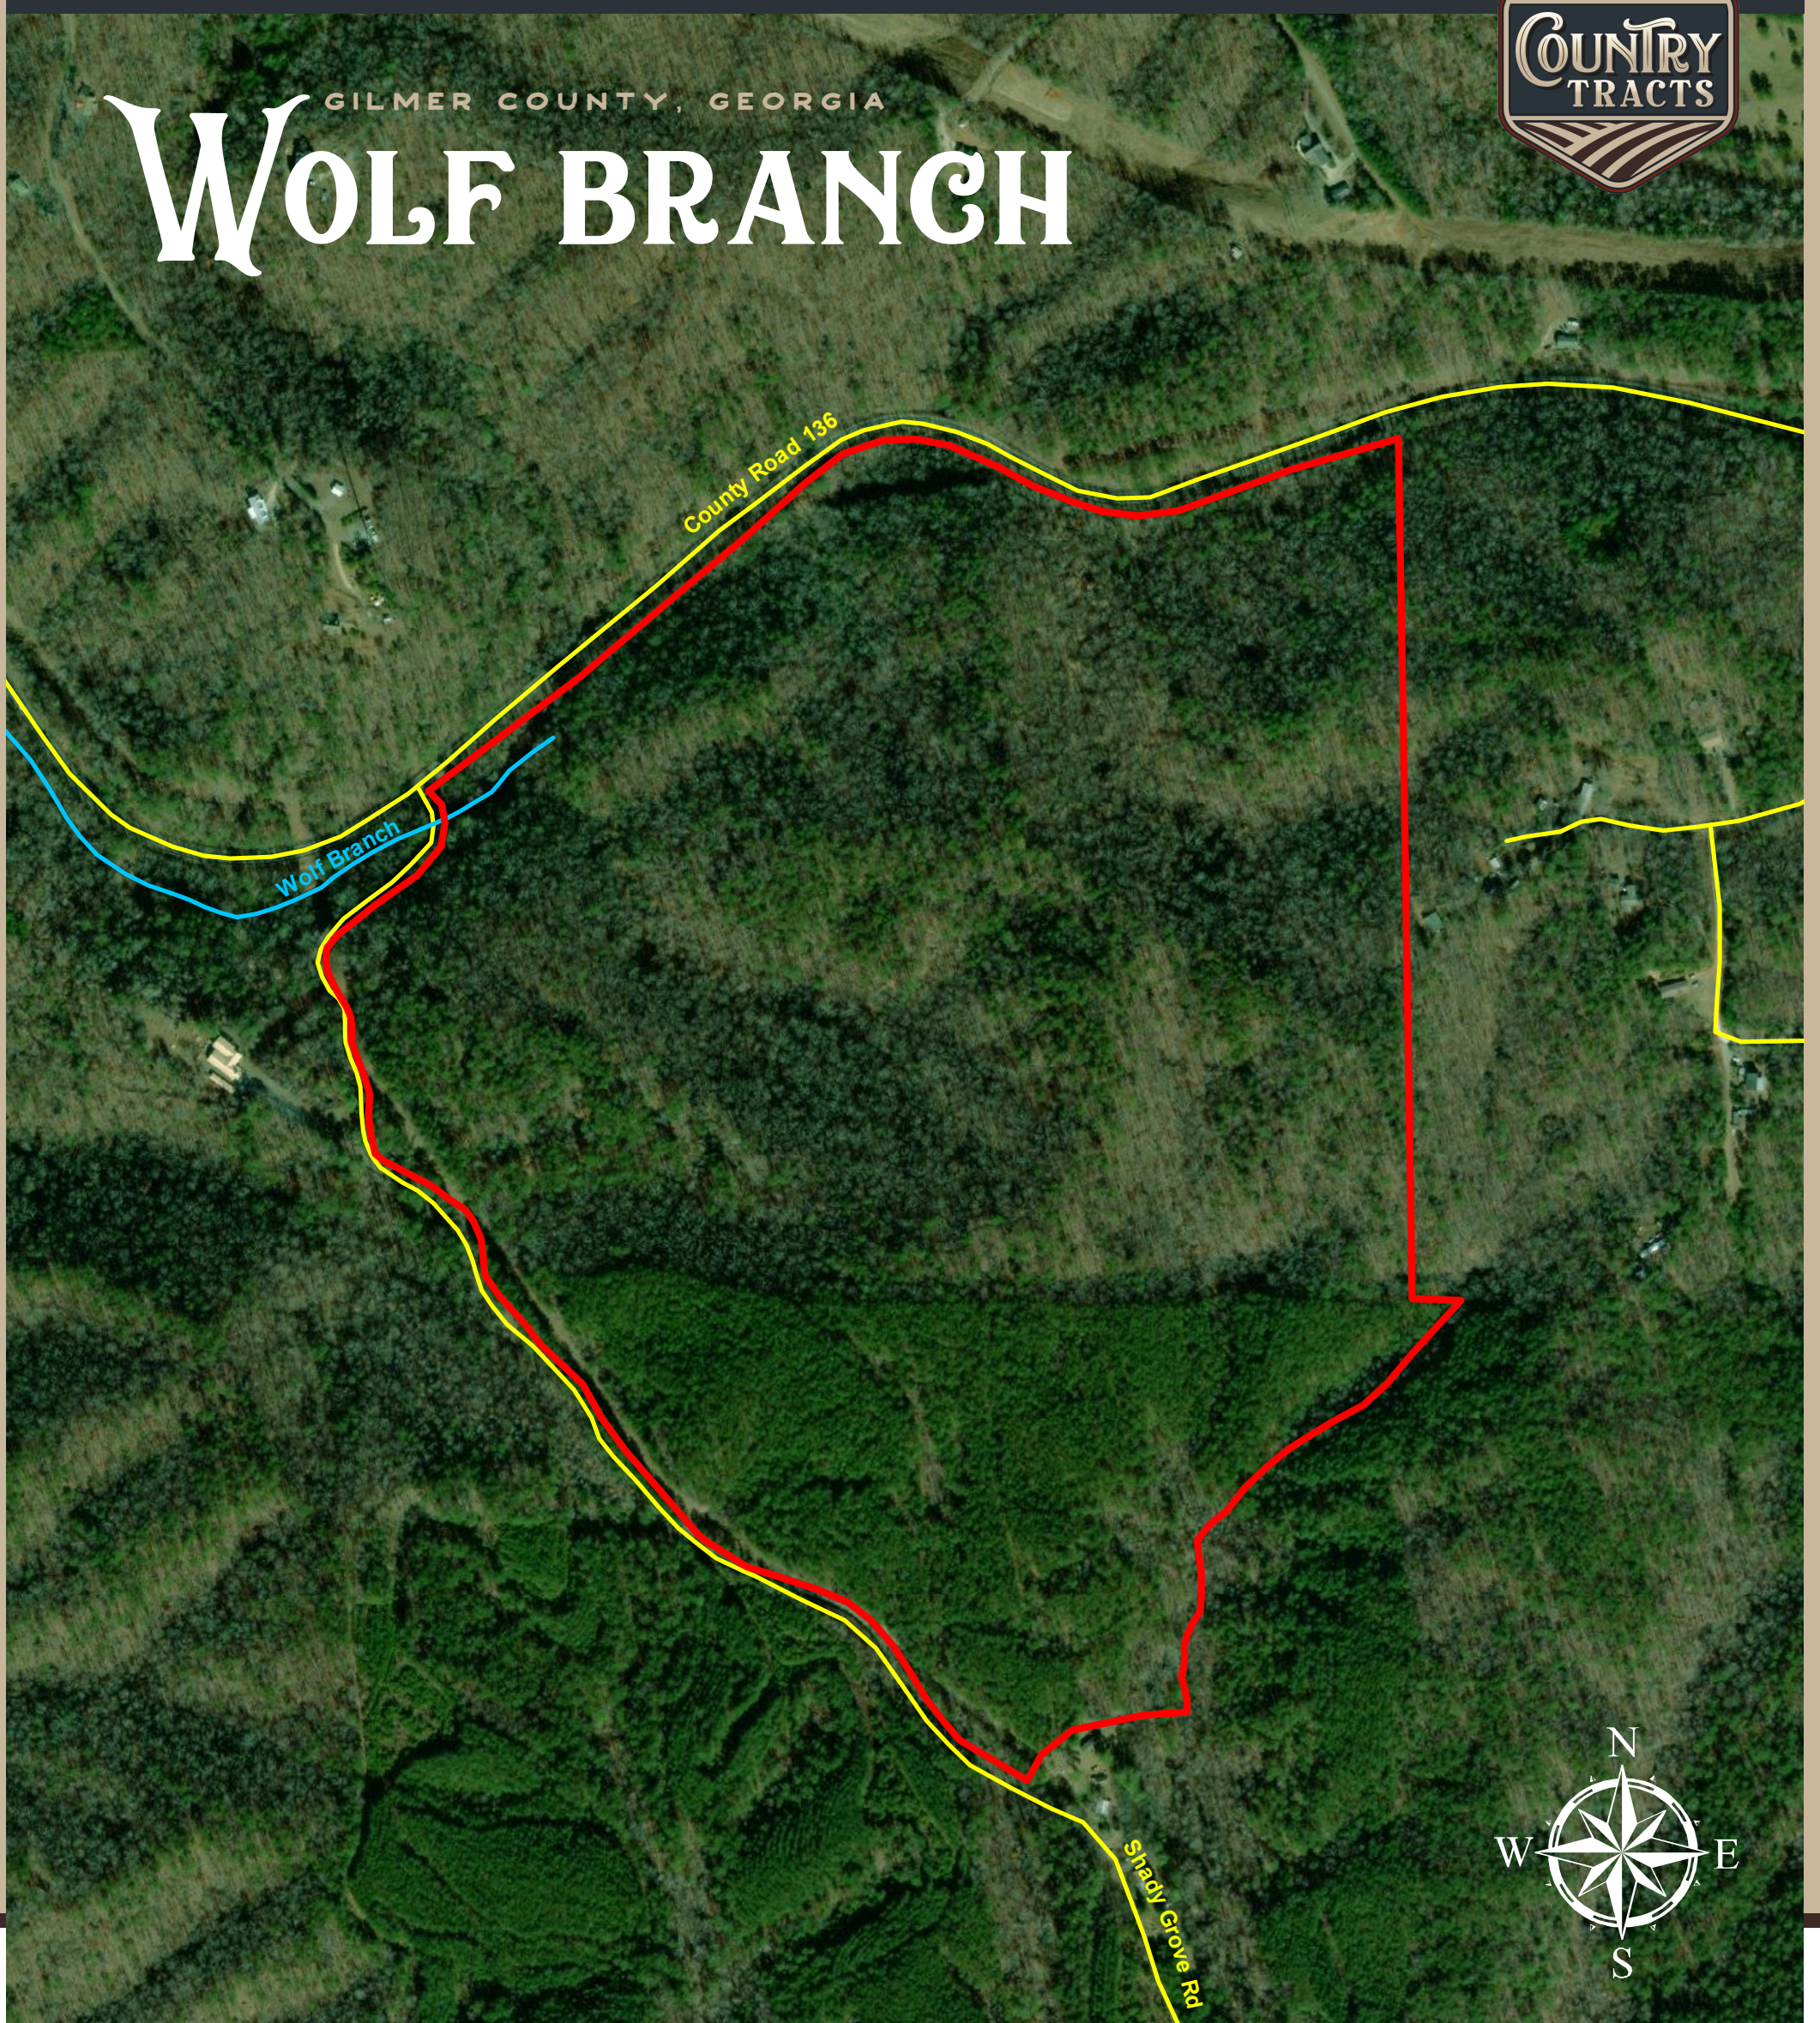

GILMER COUNTY, GEORGIA
WOLF BRANCH

LEGEND

-  Parcel boundary
-  Road
-  Stream

FEATURES

- Abundant Wildlife
- Road access
- Creek access
- Wooded

144.31 Acres