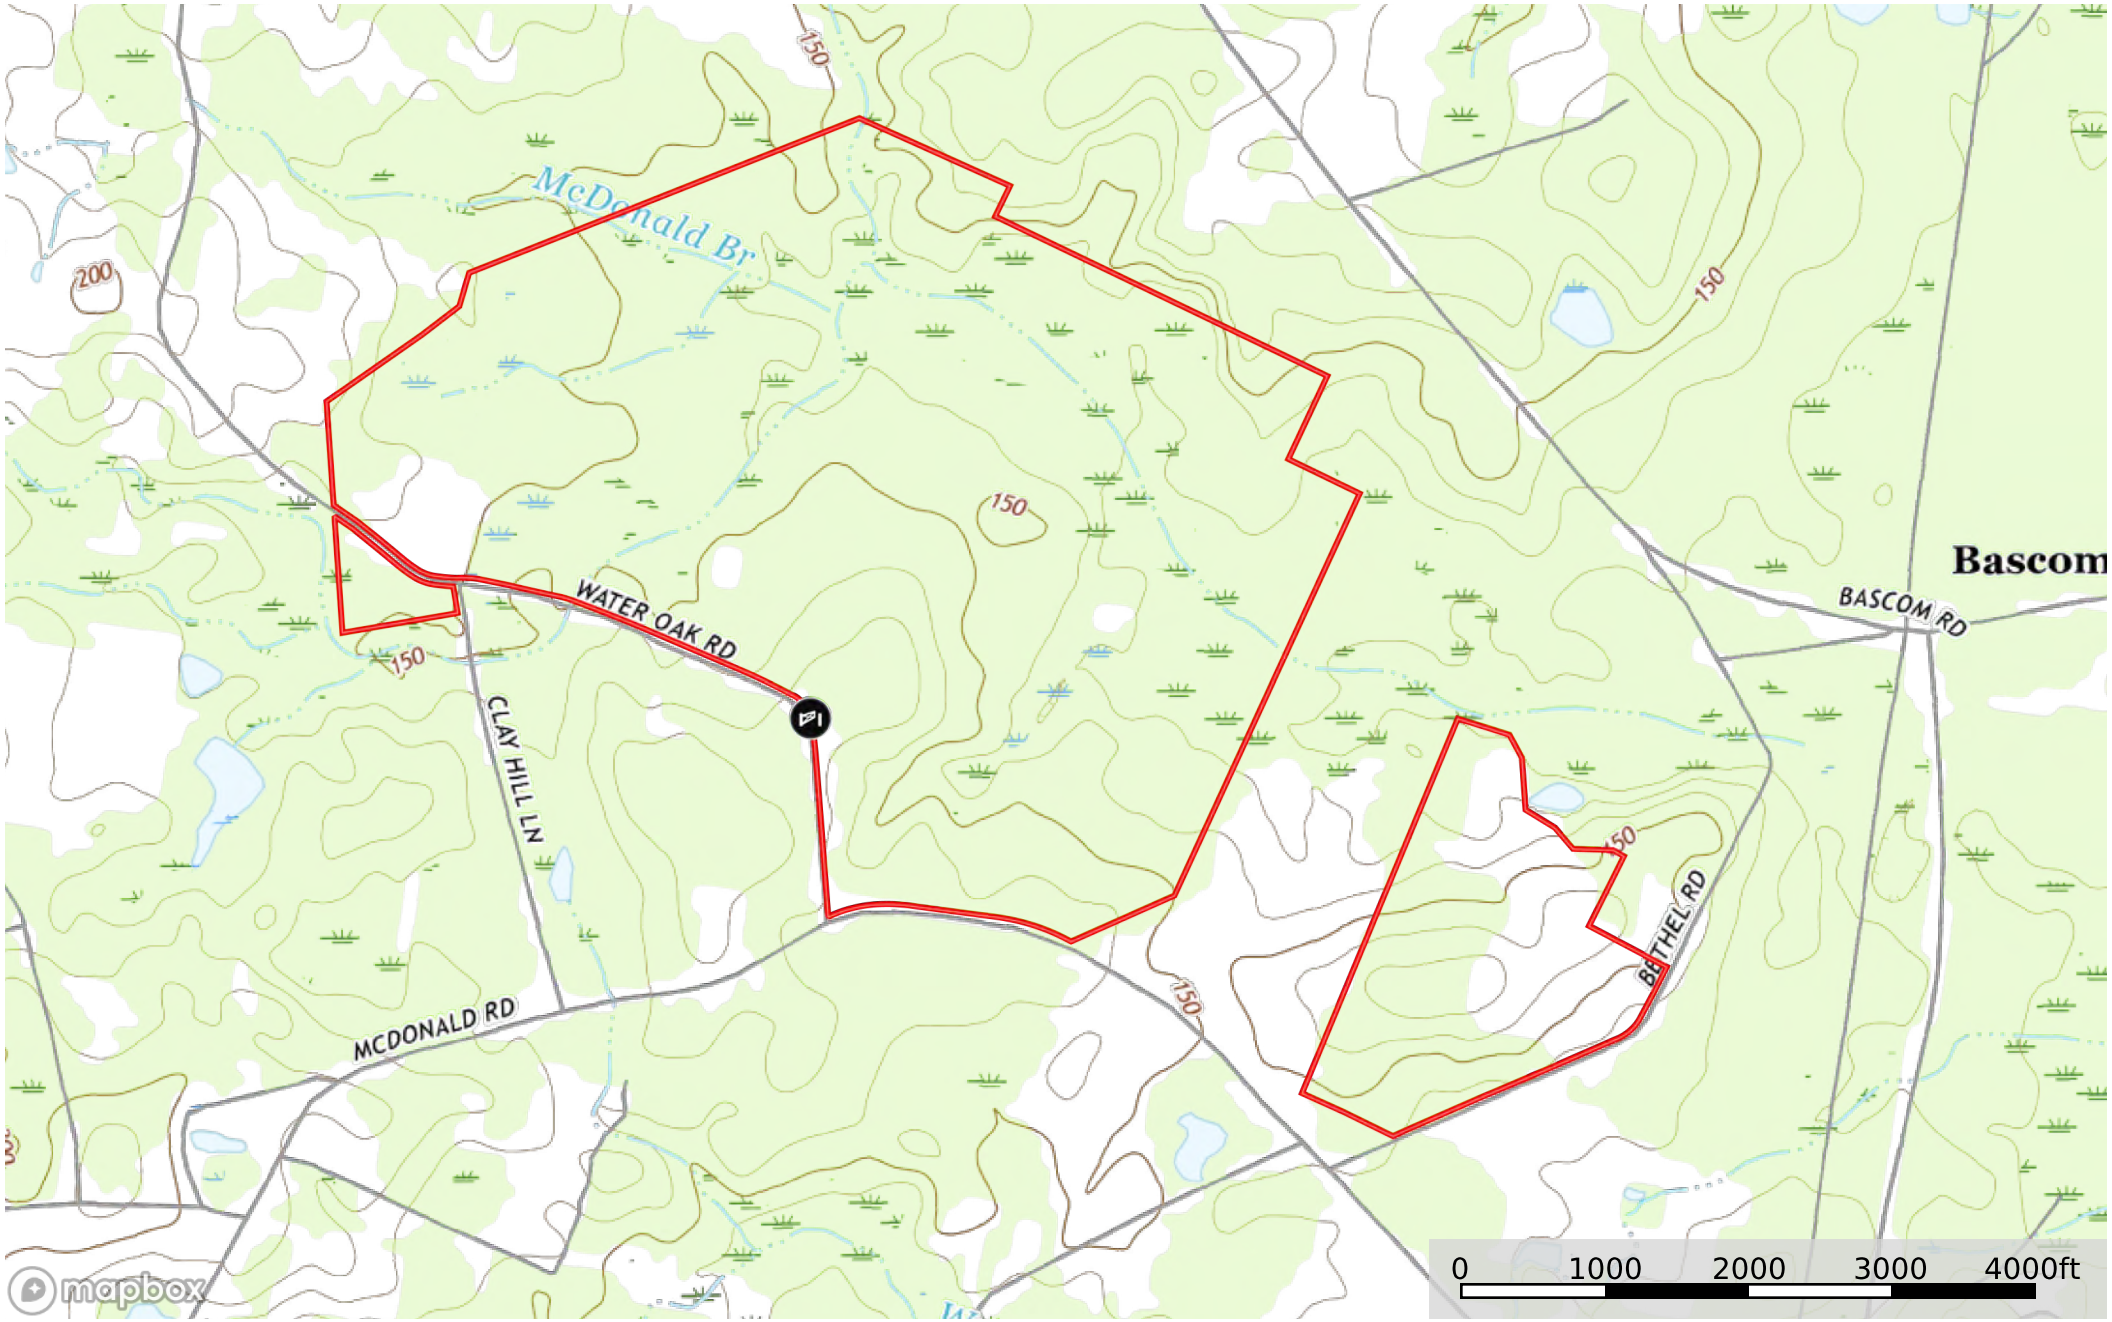

644+/- acs Water Oak Rd. & Bethel Rd.  
Screven County, Georgia, AC +/-

Gate Boundary