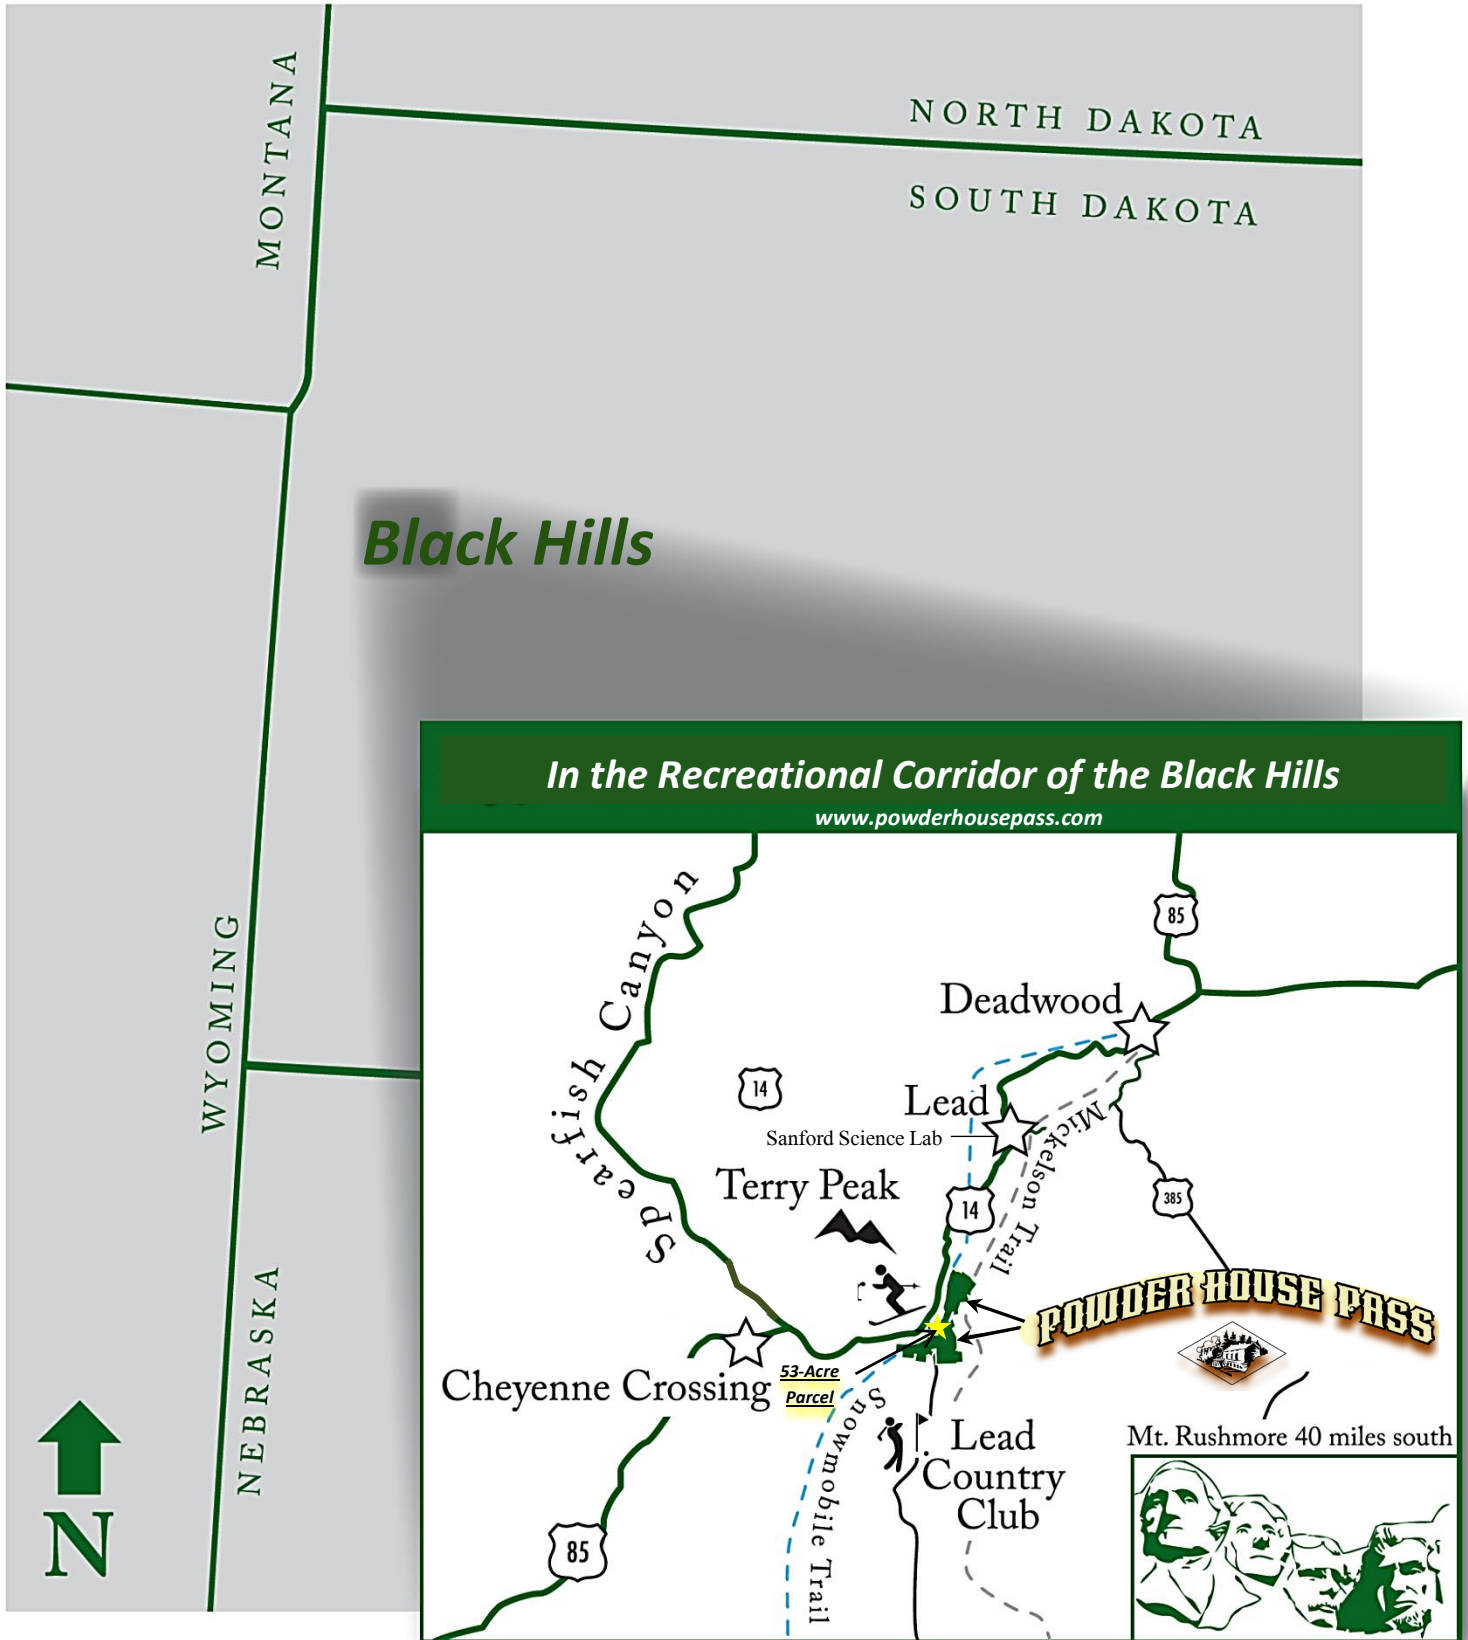

Powder House Pass

In the Recreational Corridor of the Black Hills

www.powderhousepass.com

Terry Peak ↑ Lead 3 Mi.

Sugarloaf Mt.

Dancing Sky

State Snowmobile Trail System

BLM

Ridgewood/Wilderness Estates Addn.

Community Building & Pools

Powderhouse Trl

Trailside I, II & III

Hwy 85/14A/CanAm Hwy

53 Acre Parcel

Auburn Acres

BLM

Mickelson Trail

State Snowmobile Trail System

Brownsville Road

US Forest Service

65 Acres

South Ridge Estates

Spearfish Canyon 3 Mi

US Forest Service

US Forest Service

11283 Powderhouse Trail, Lead, SD 57754
Powderhousepass.com