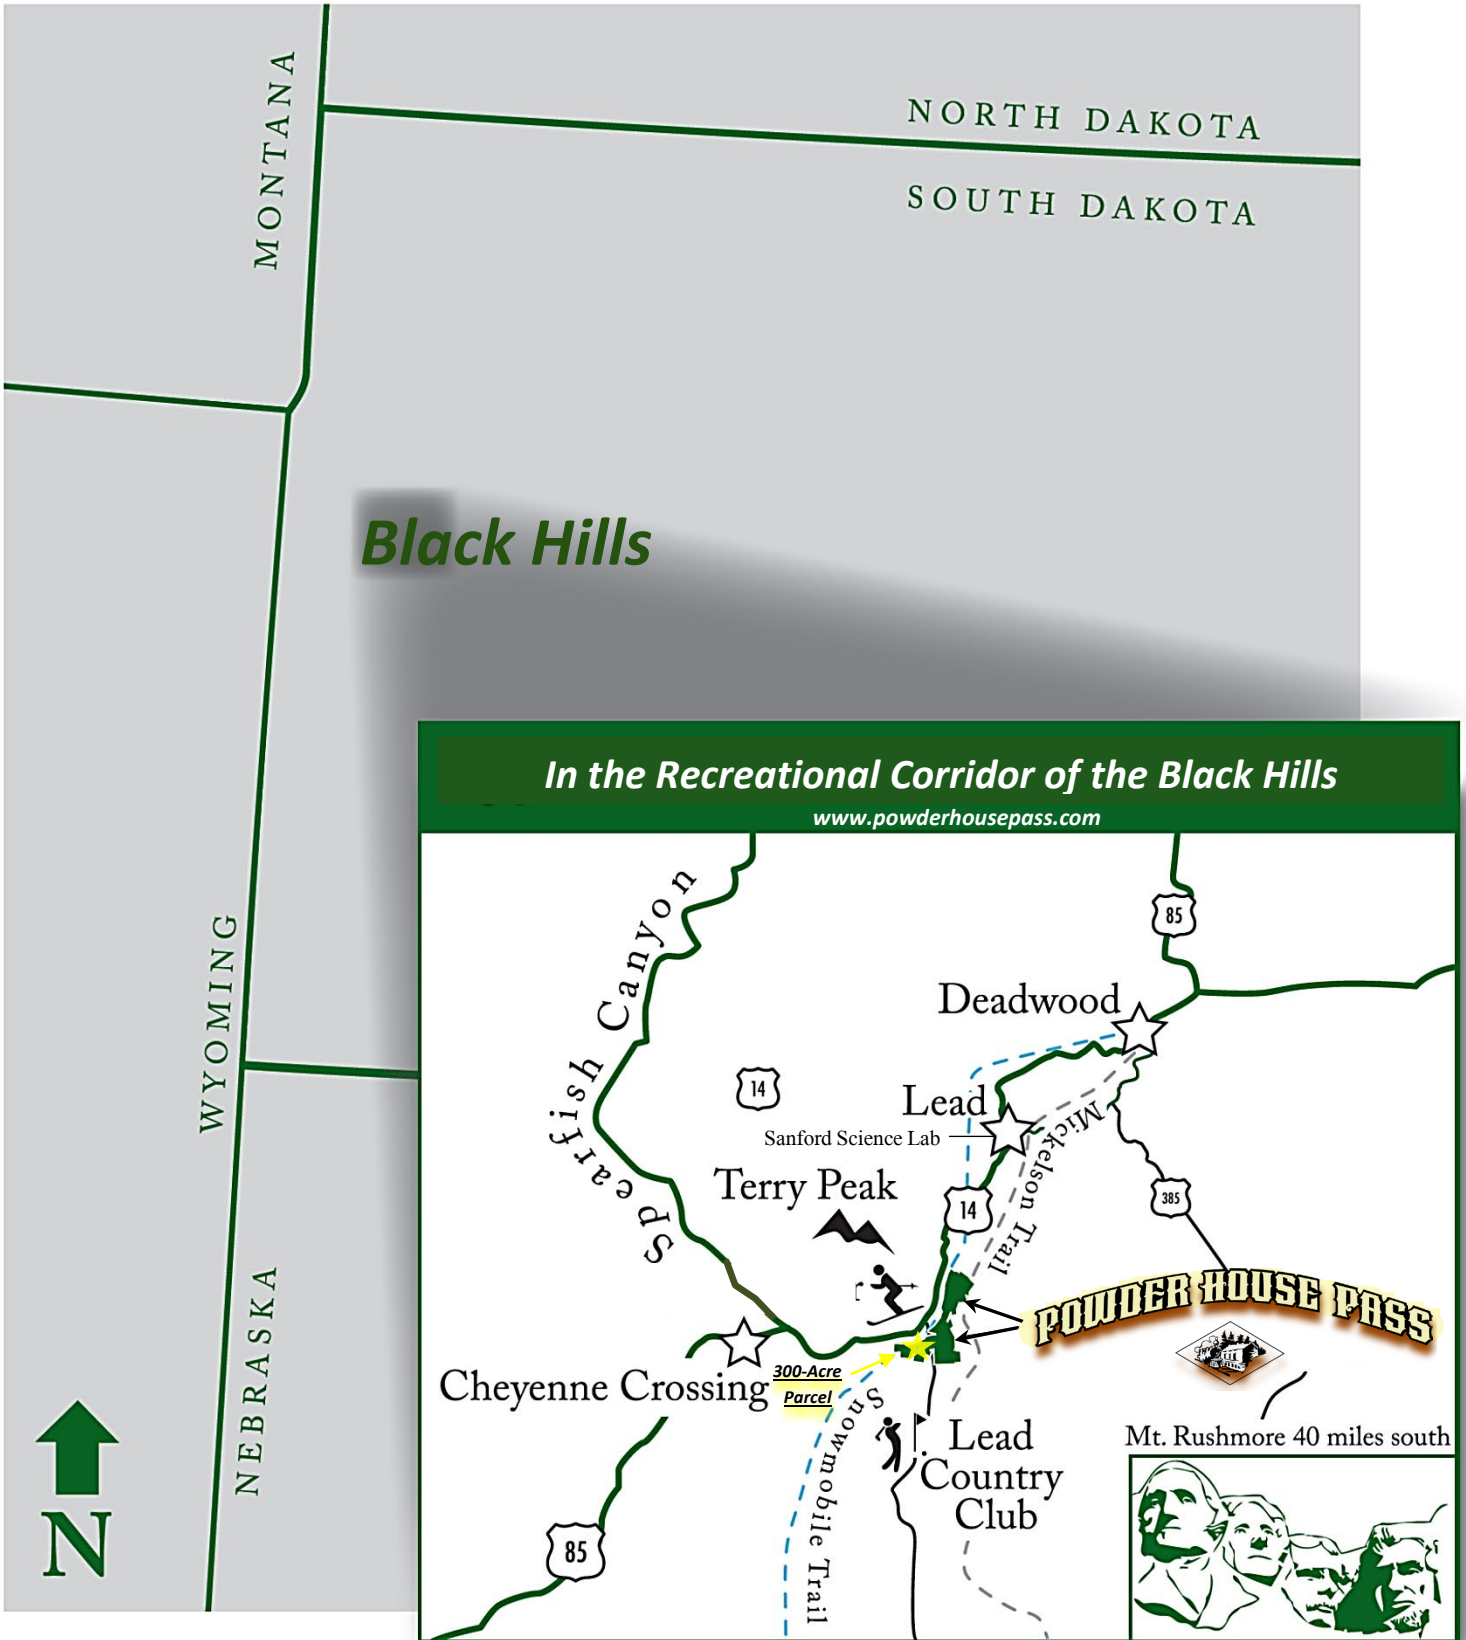

# Powder House Pass

*In the Recreational Corridor of the Black Hills*

[www.powderhousepass.com](http://www.powderhousepass.com)

Terry Peak ↑ Lead 3 Mi.

Sugarloaf Mt.

Dancing Sky

State Snowmobile Trail System

BLM

Ridgewood/Wilderness Estates Addn.

Community Building & Pools

Powderhouse Trl

Trailside I, II & III

20 Acres

34 Acres

Hwy 85/14A/CanAm Hwy

Black Forest Rd. E

Auburn Acres

BLM

53 Acres

Brownsville Road

US Forest Service

65 Acres

South Ridge Estates

State Snowmobile Trail System

300 Acre Parcel

Spearfish Canyon 3 Mi

US Forest Service

US Forest Service

Mickelson Trail

11283 Powderhouse Trail, Lead, SD 57754  
Powderhousepass.com