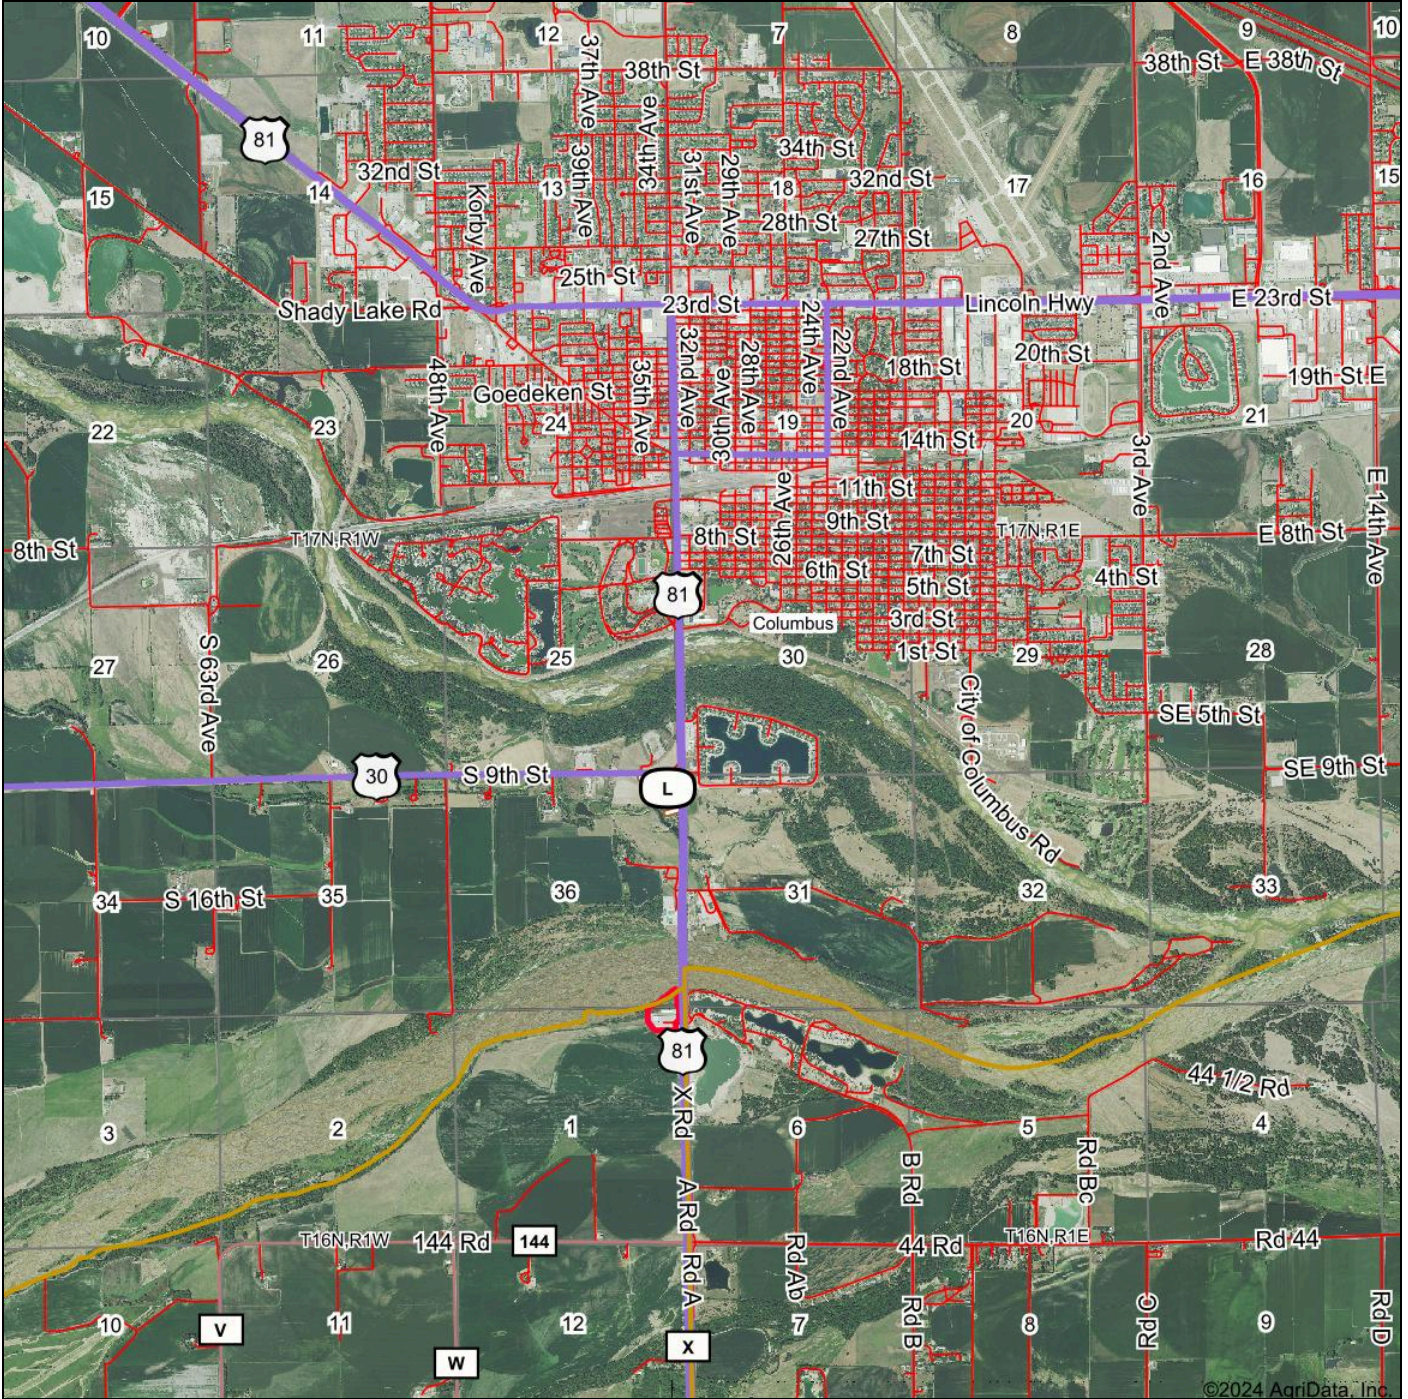

# Aerial Map

©2024 AgriData, Inc.

Boundary Center: 41° 23' 42.38, -97° 22' 11.93

**1-16N-1W**  
**Polk County**  
**Nebraska**

11/26/2024