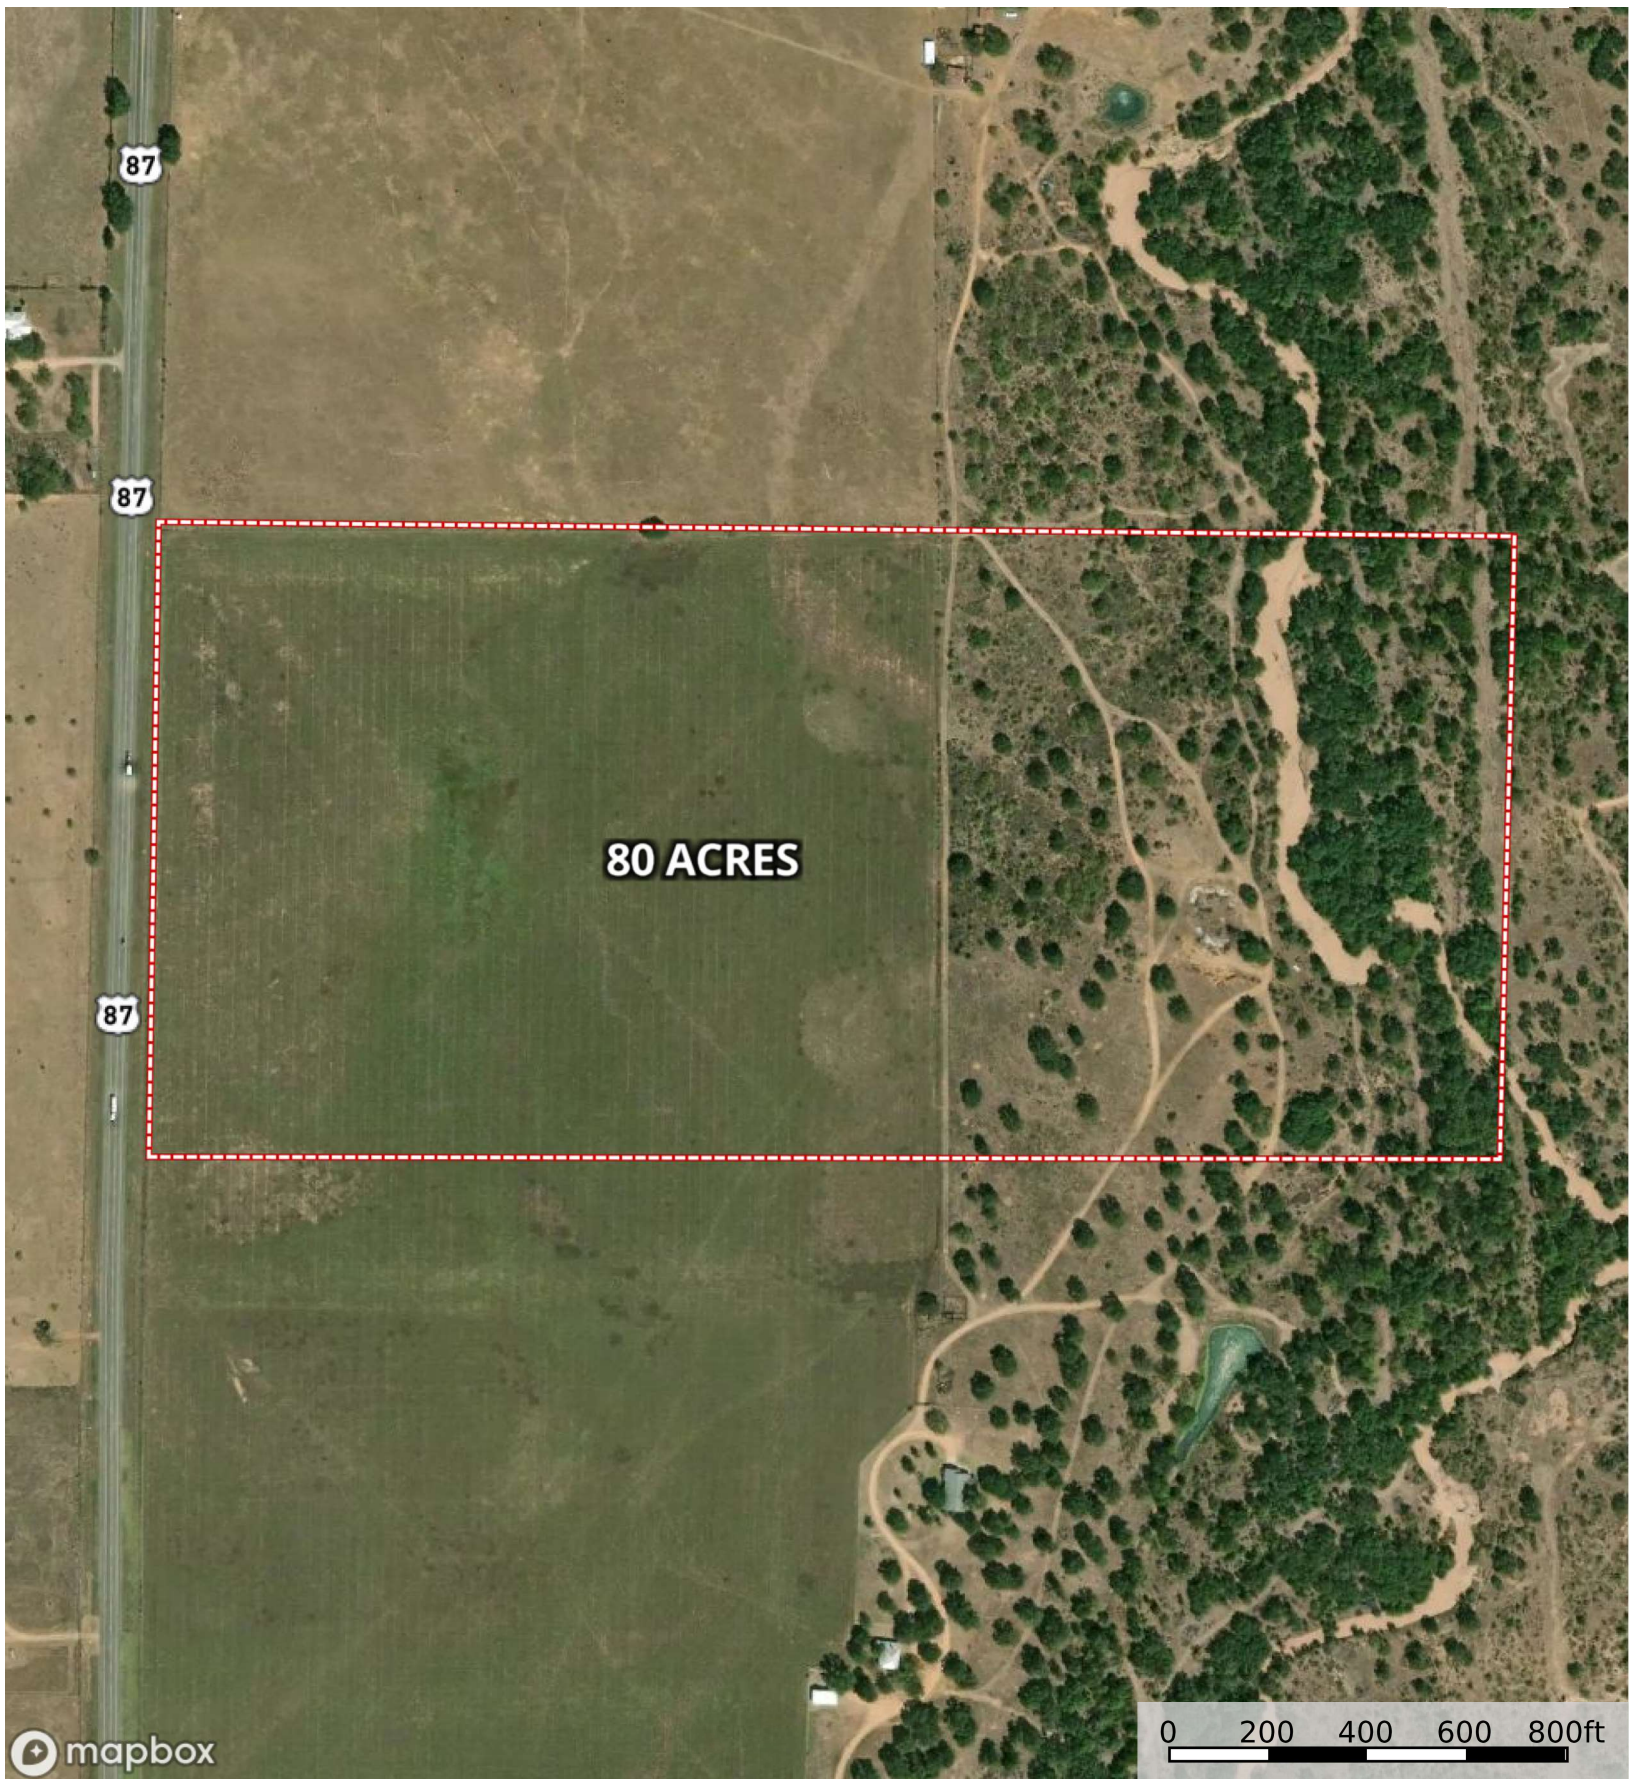

Jacques Camp Air  
Texas, 80 AC +/-

mapbox

0 200 400 600 800ft

Boundary

**id.** The information contained herein was obtained from sources deemed to be reliable. Land id™ Services makes no warranties or guarantees as to the completeness or accuracy thereof.