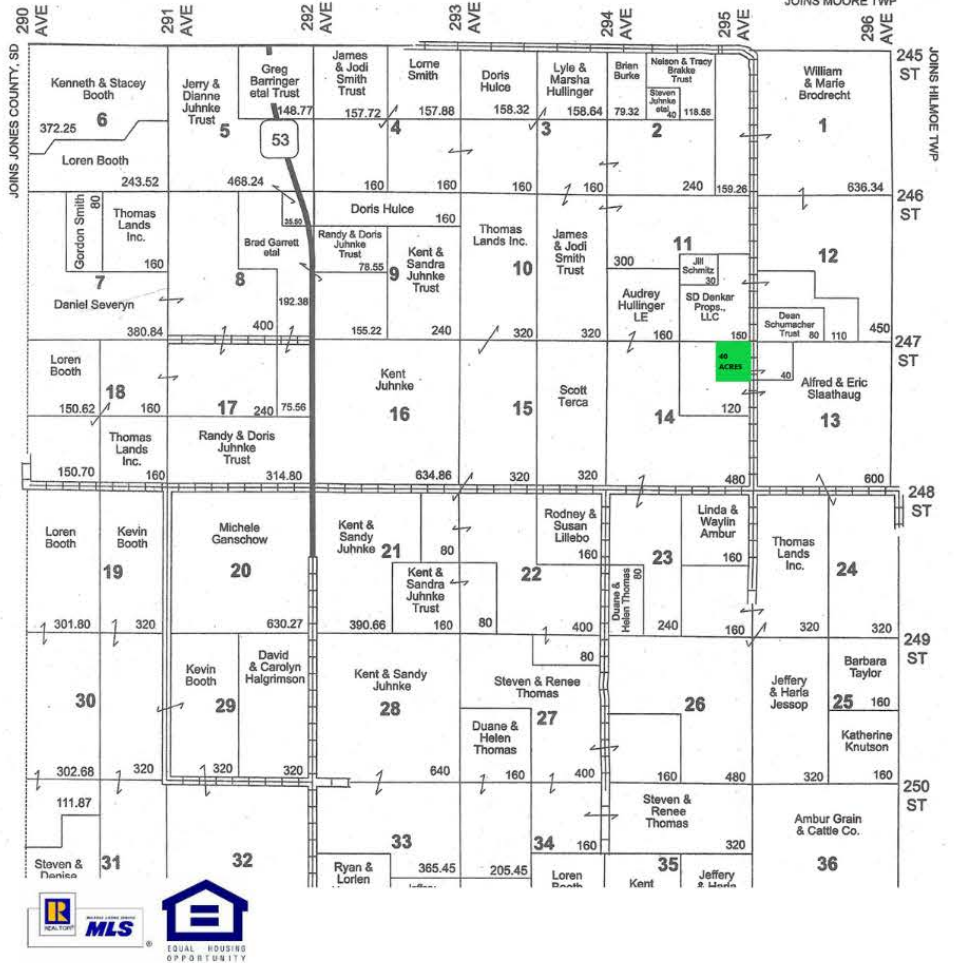

SIoux TWP NORTH

T 104 N
JOINS VIVIAN TWP

R 79 W
JOINS MOORE TWP

**40 ACRES
FOR SALE
IN LYMAN COUNTY,
SOUTH DAKOTA
\$5000/acre**

**FOR
SALE**

**SCAN TO
WEBSITE**

This property offers a blend of living and recreational potential, perfect for those seeking a personal retreat 🏡 or hunting ground 🎯. It's conveniently located near Pierre, Presho, and Vivian, with good roads to all three towns 🚗.

Currently, the land includes 40 tillable acres of alfalfa and grass mix 🌿 and an additional 12 acres of grass 🌱. Whether you're looking to cultivate, build, or enjoy the outdoors, this property has everything you need!