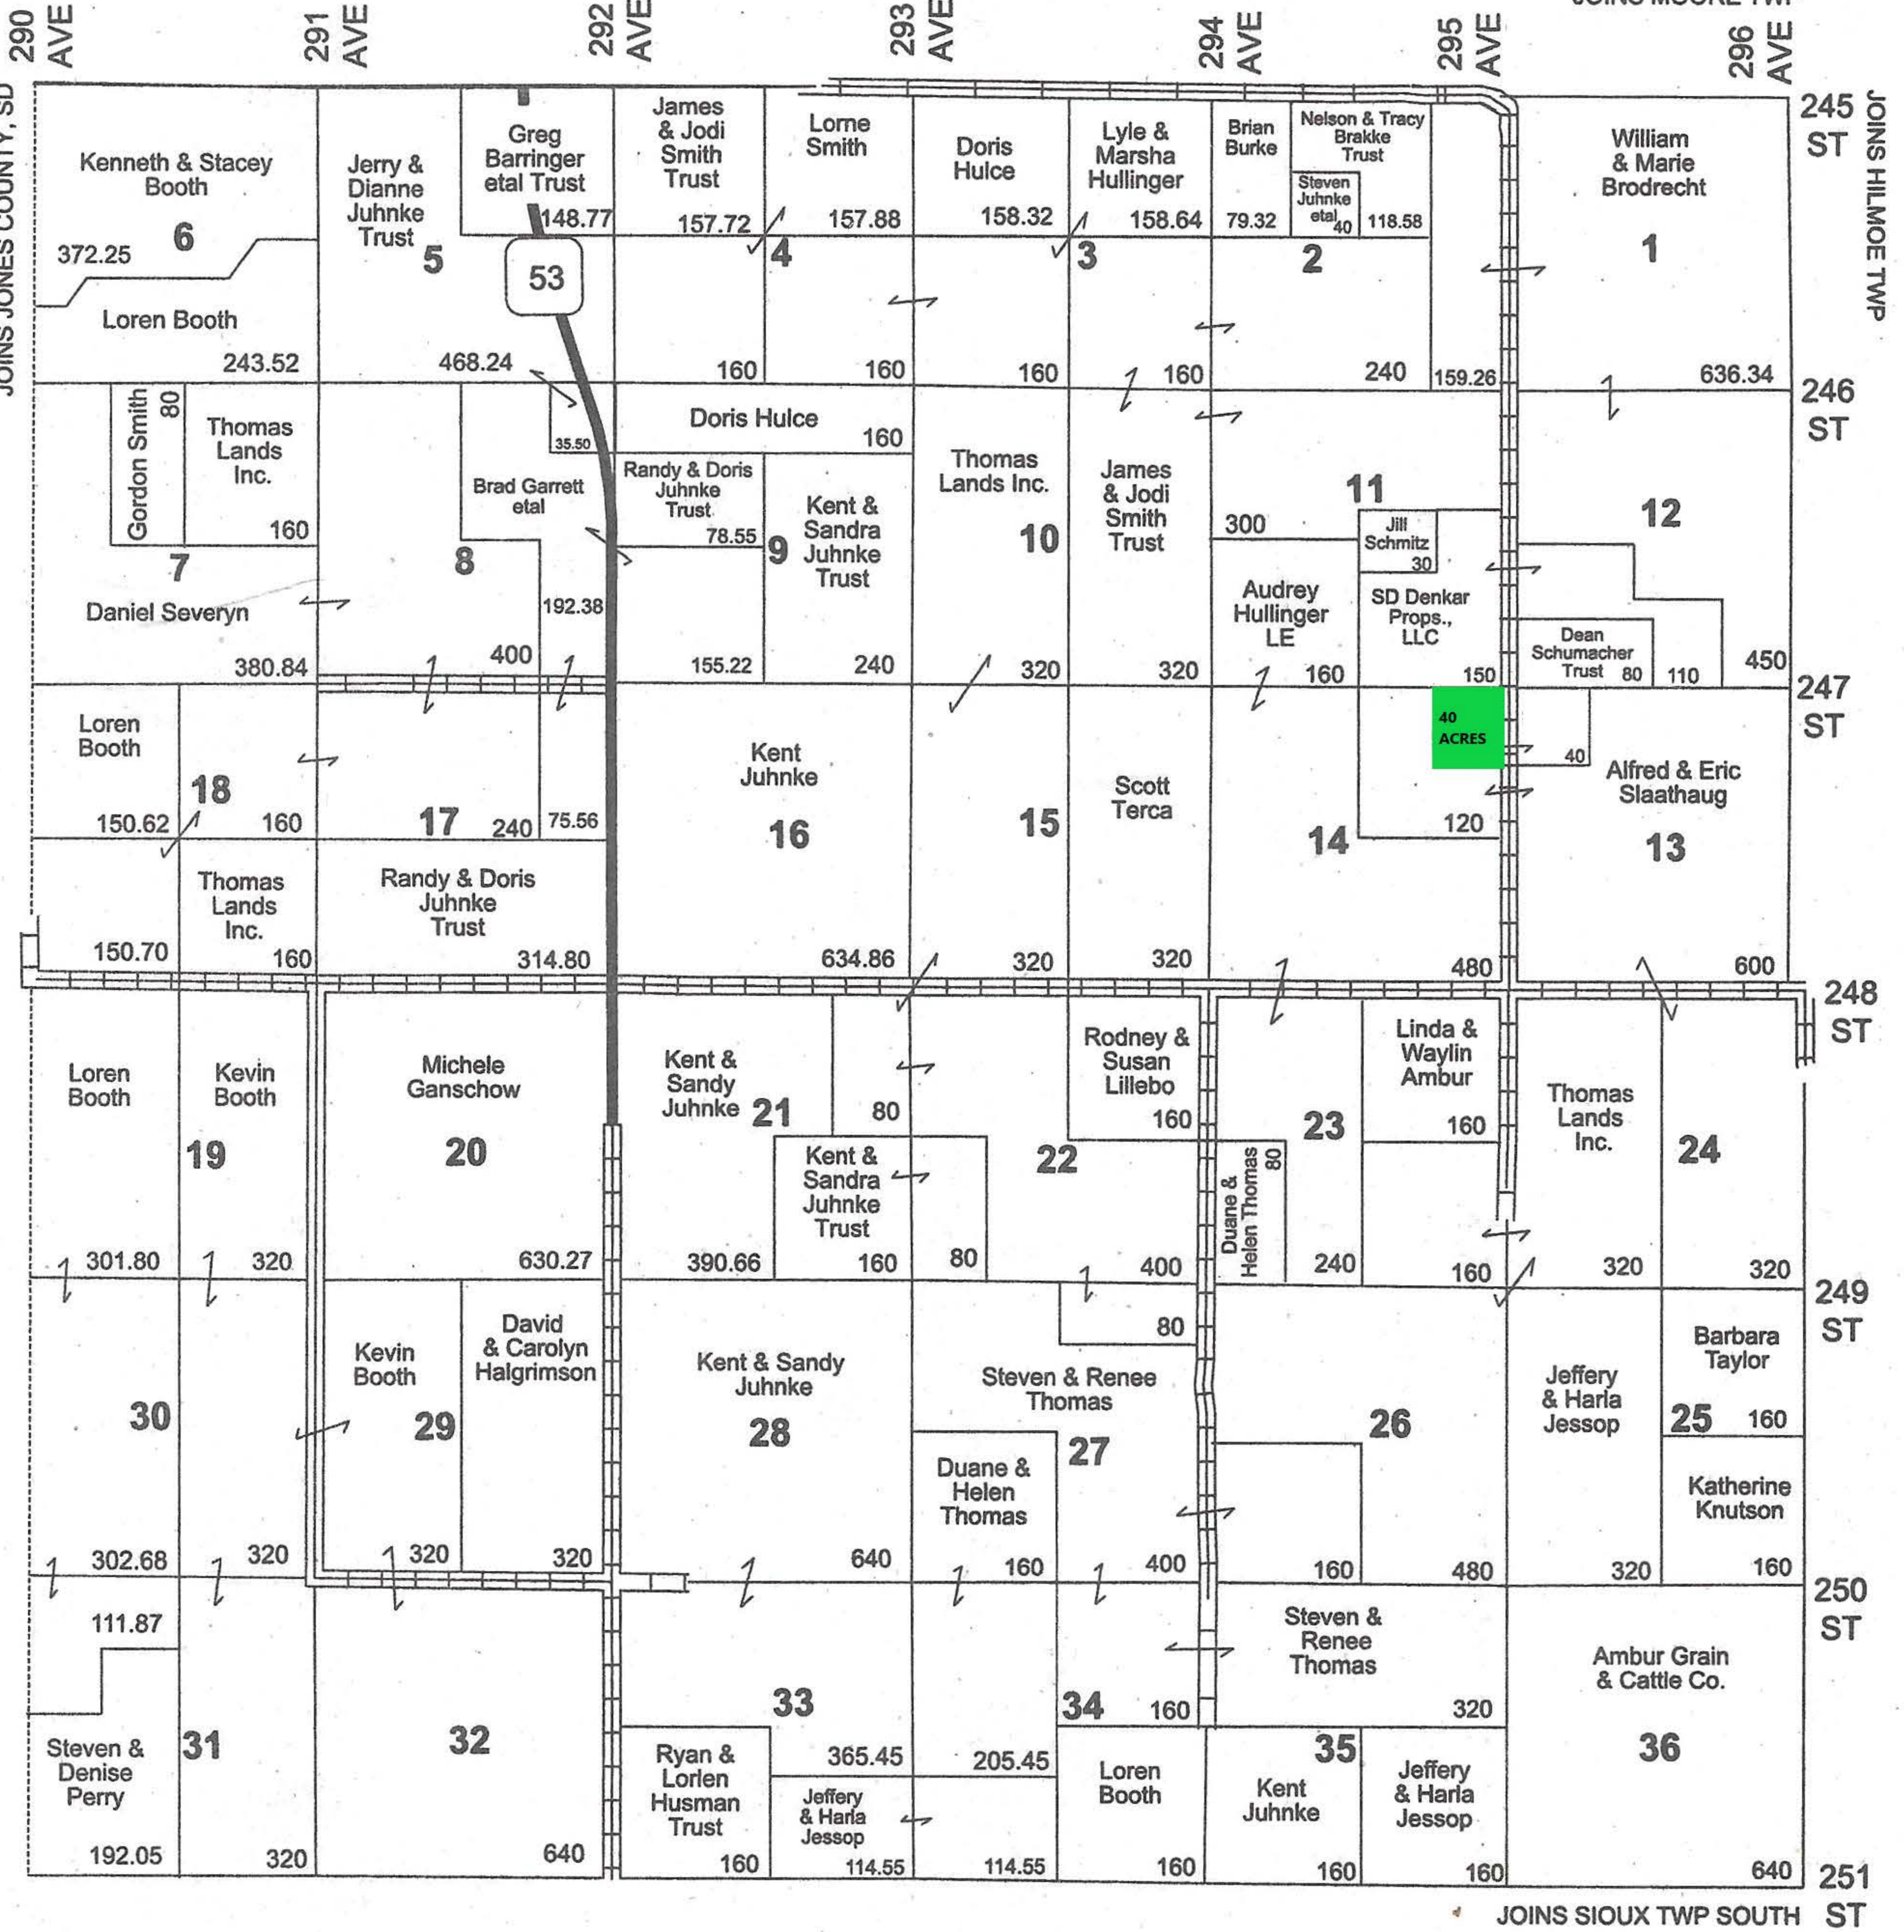

SIoux TWP NORTH

T 104 N

JOINS VIVIAN TWP

R 79 W

JOINS MOORE TWP

LYMAN COUNTY LAND OWNER & RURAL RESIDENT MAPS