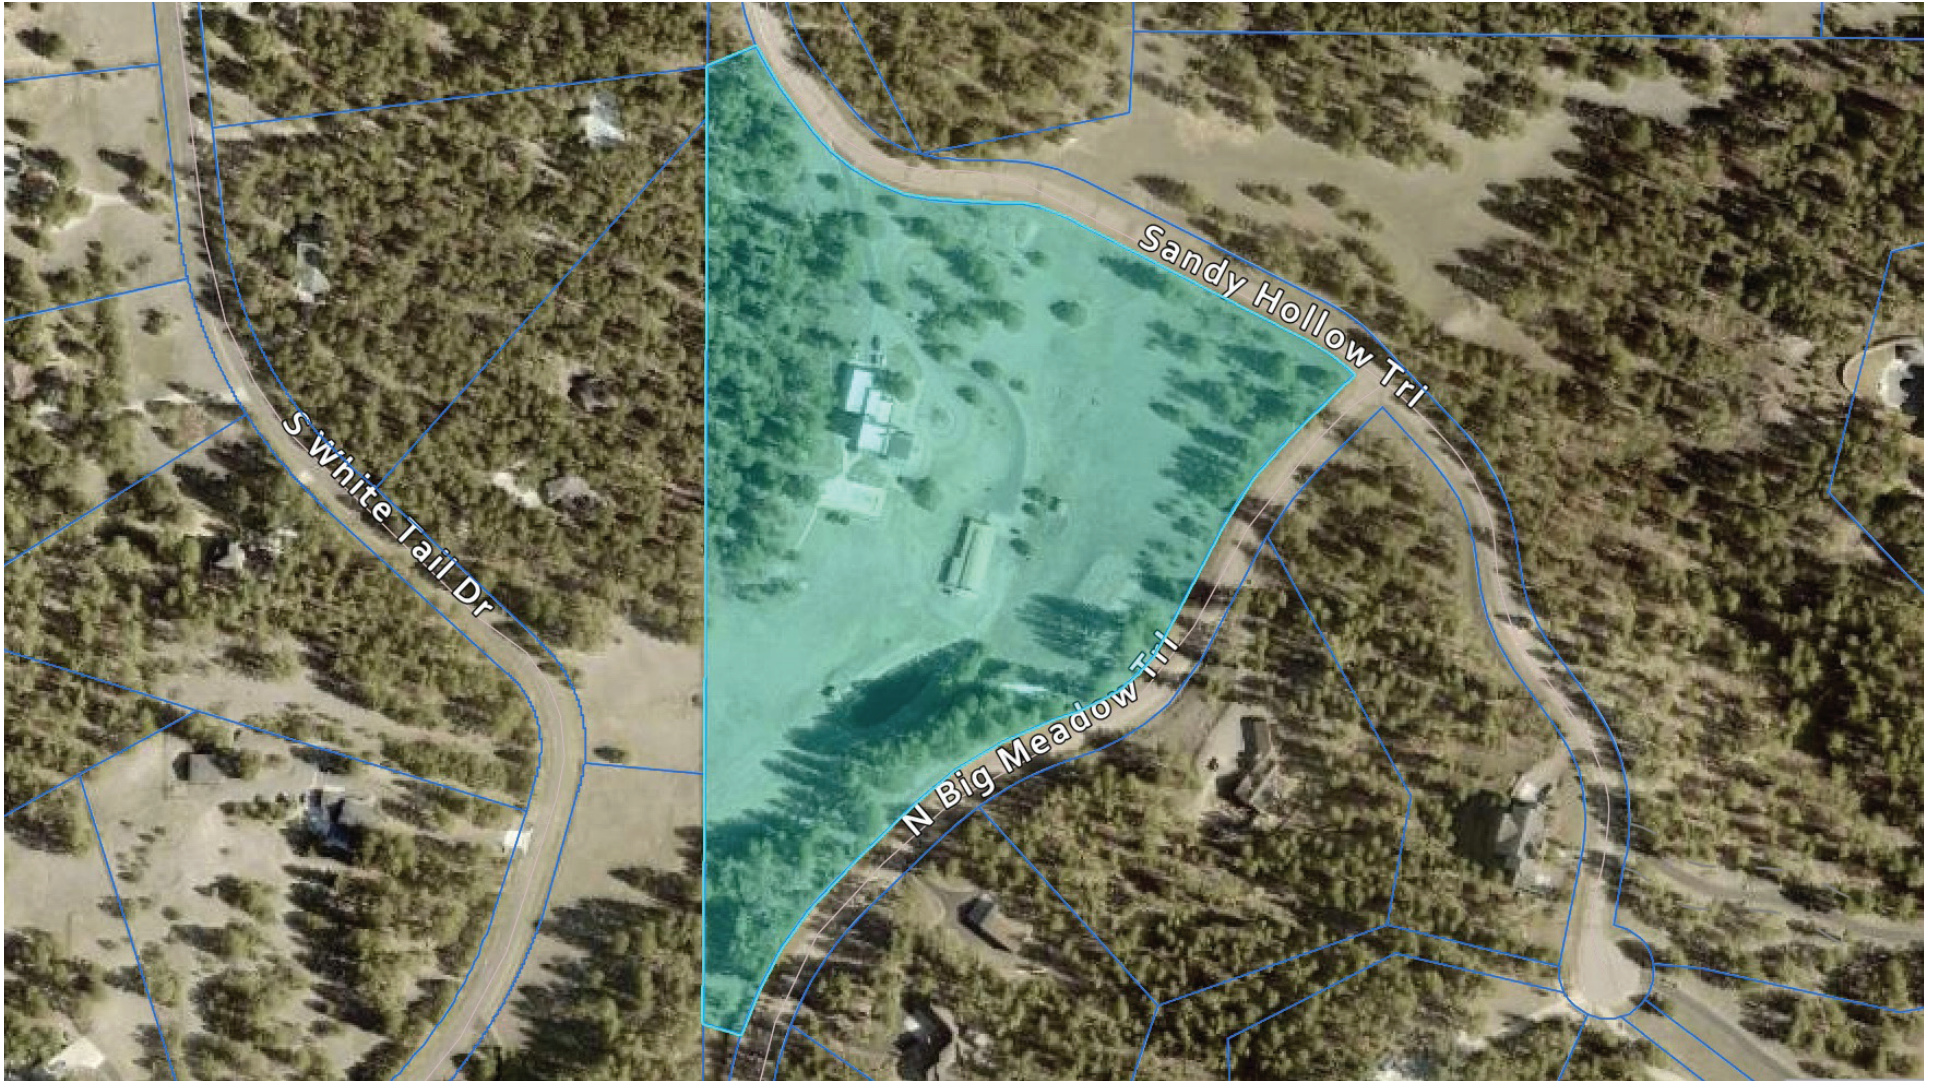

BOUNDARY OUTLINE MAP

367 SANDY HOLLOW TRL, FRANKTOWN, COLORADO | 14.21 ACRES

*Property map is a visualization for marketing purposes only. Buyer should verify property boundaries.