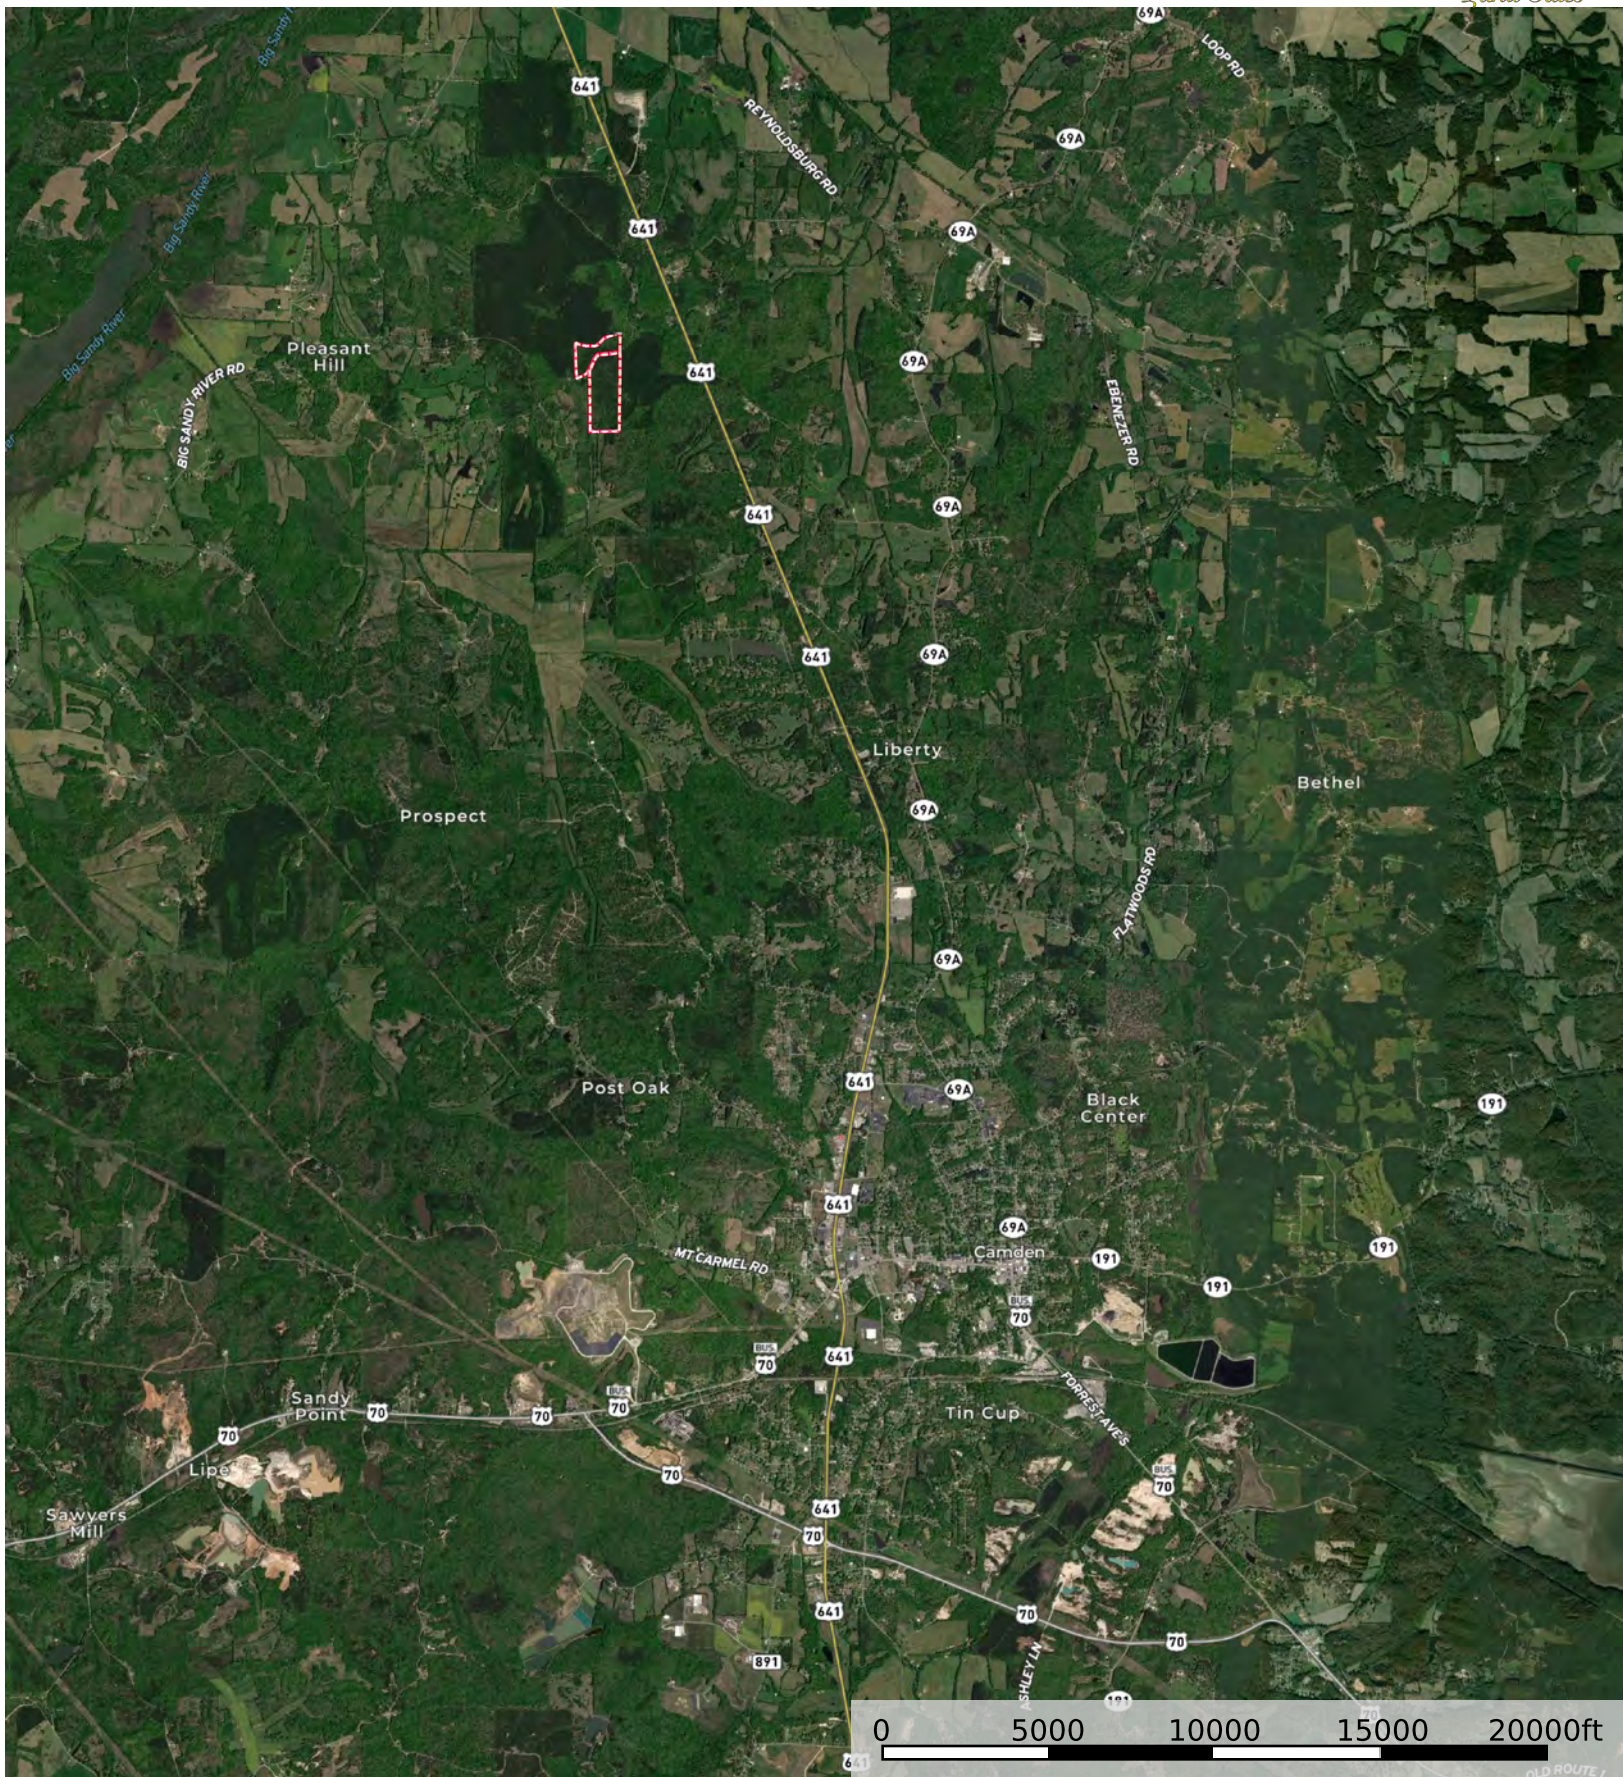

# Williams Grove Tract

Benton County, Tennessee, 67 AC +/-

Boundary

 Boundary