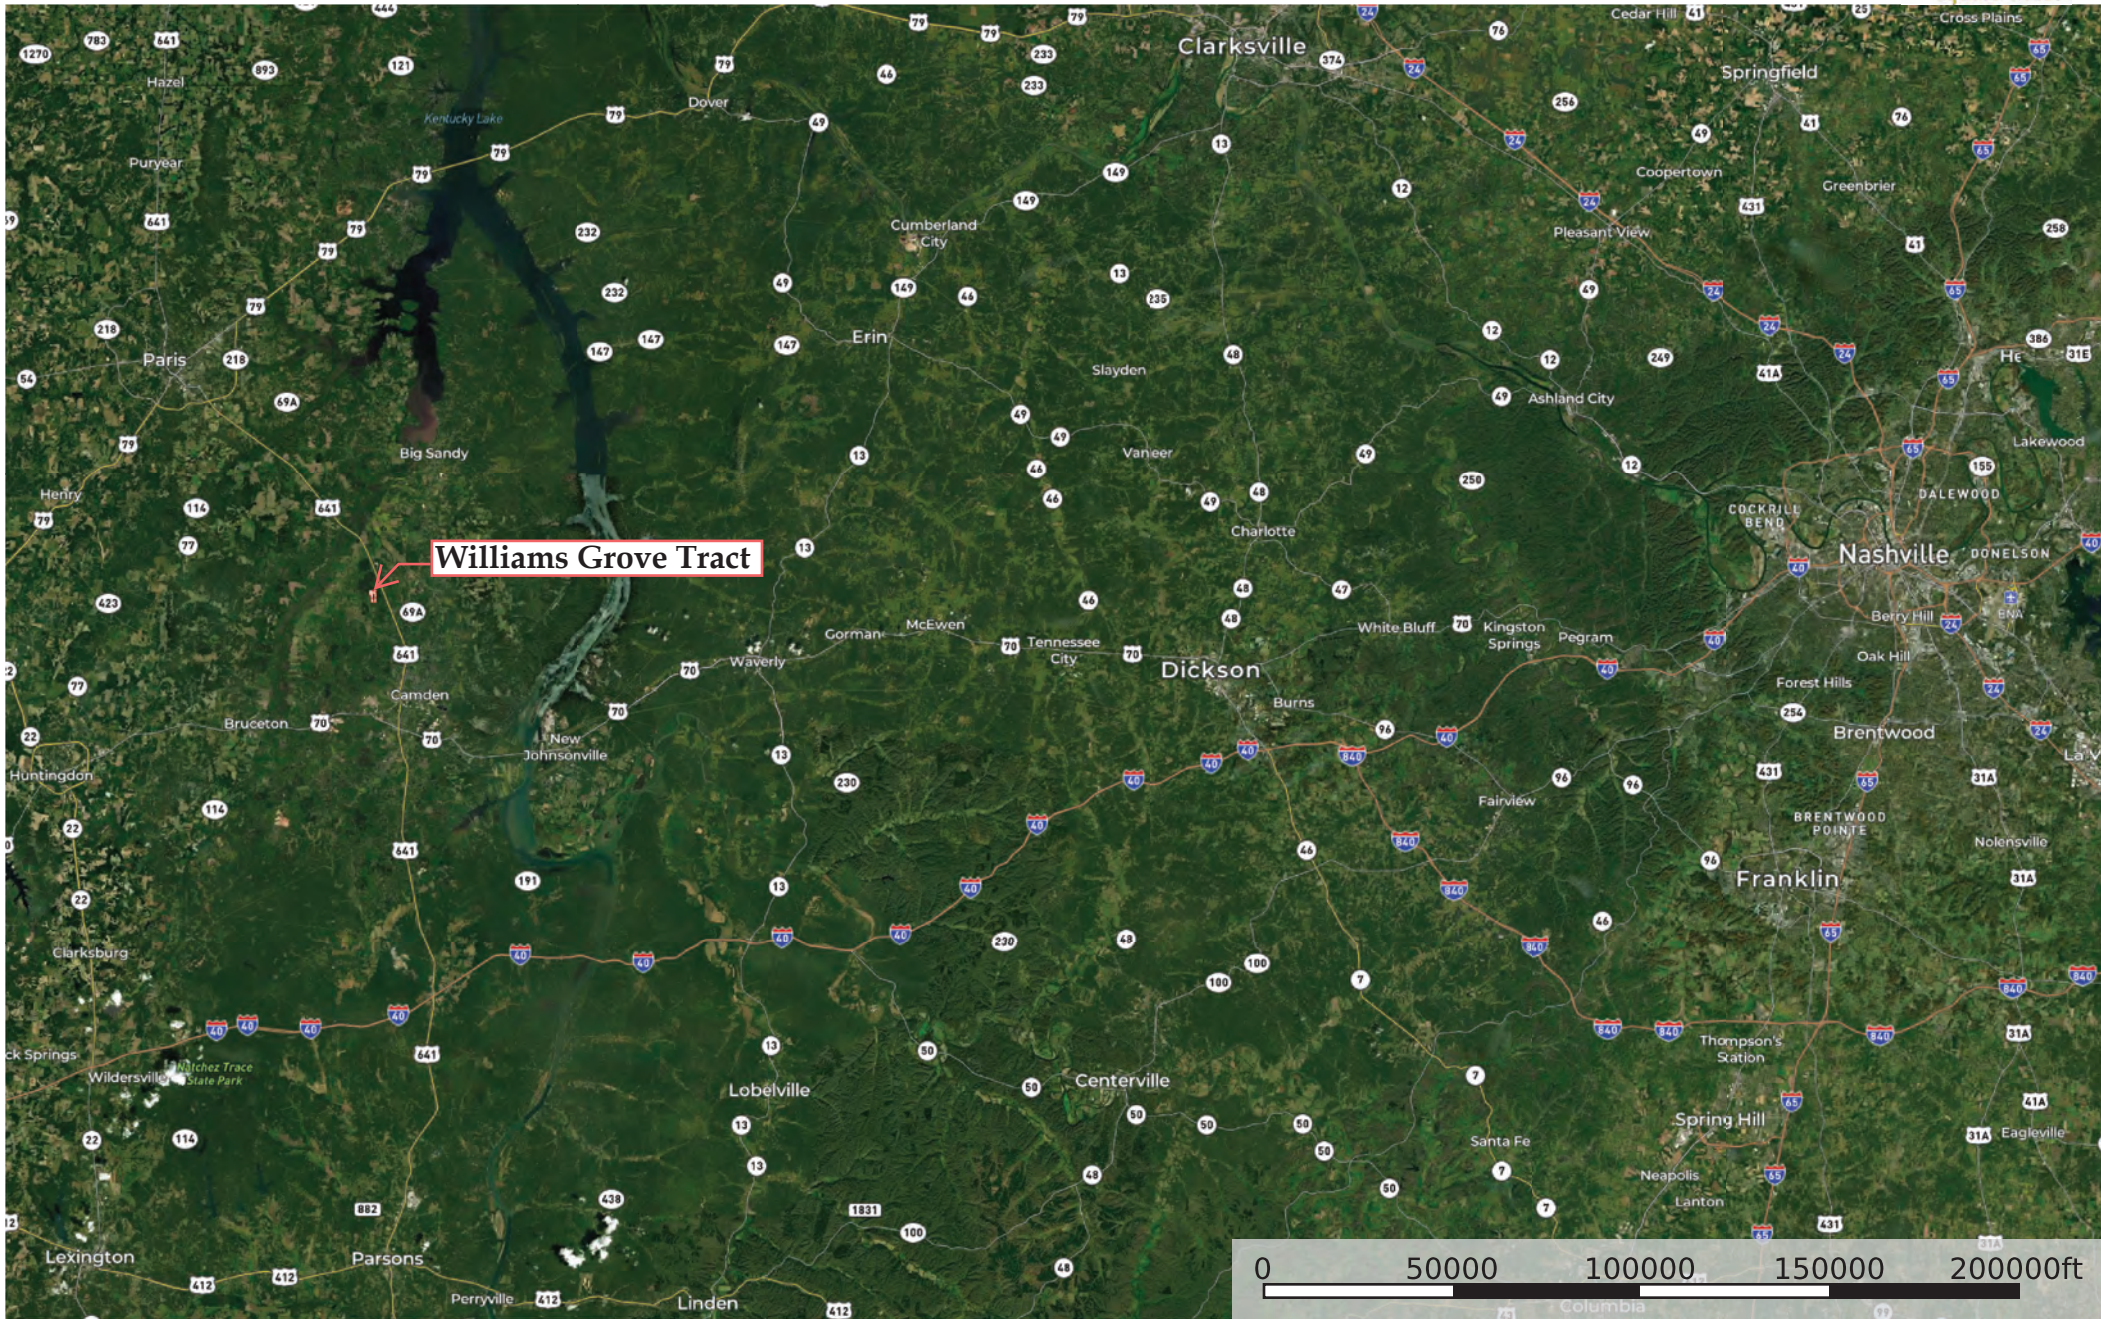

# Williams Grove Tract

Benton County, Tennessee, 67 AC +/-

Boundary

 Boundary