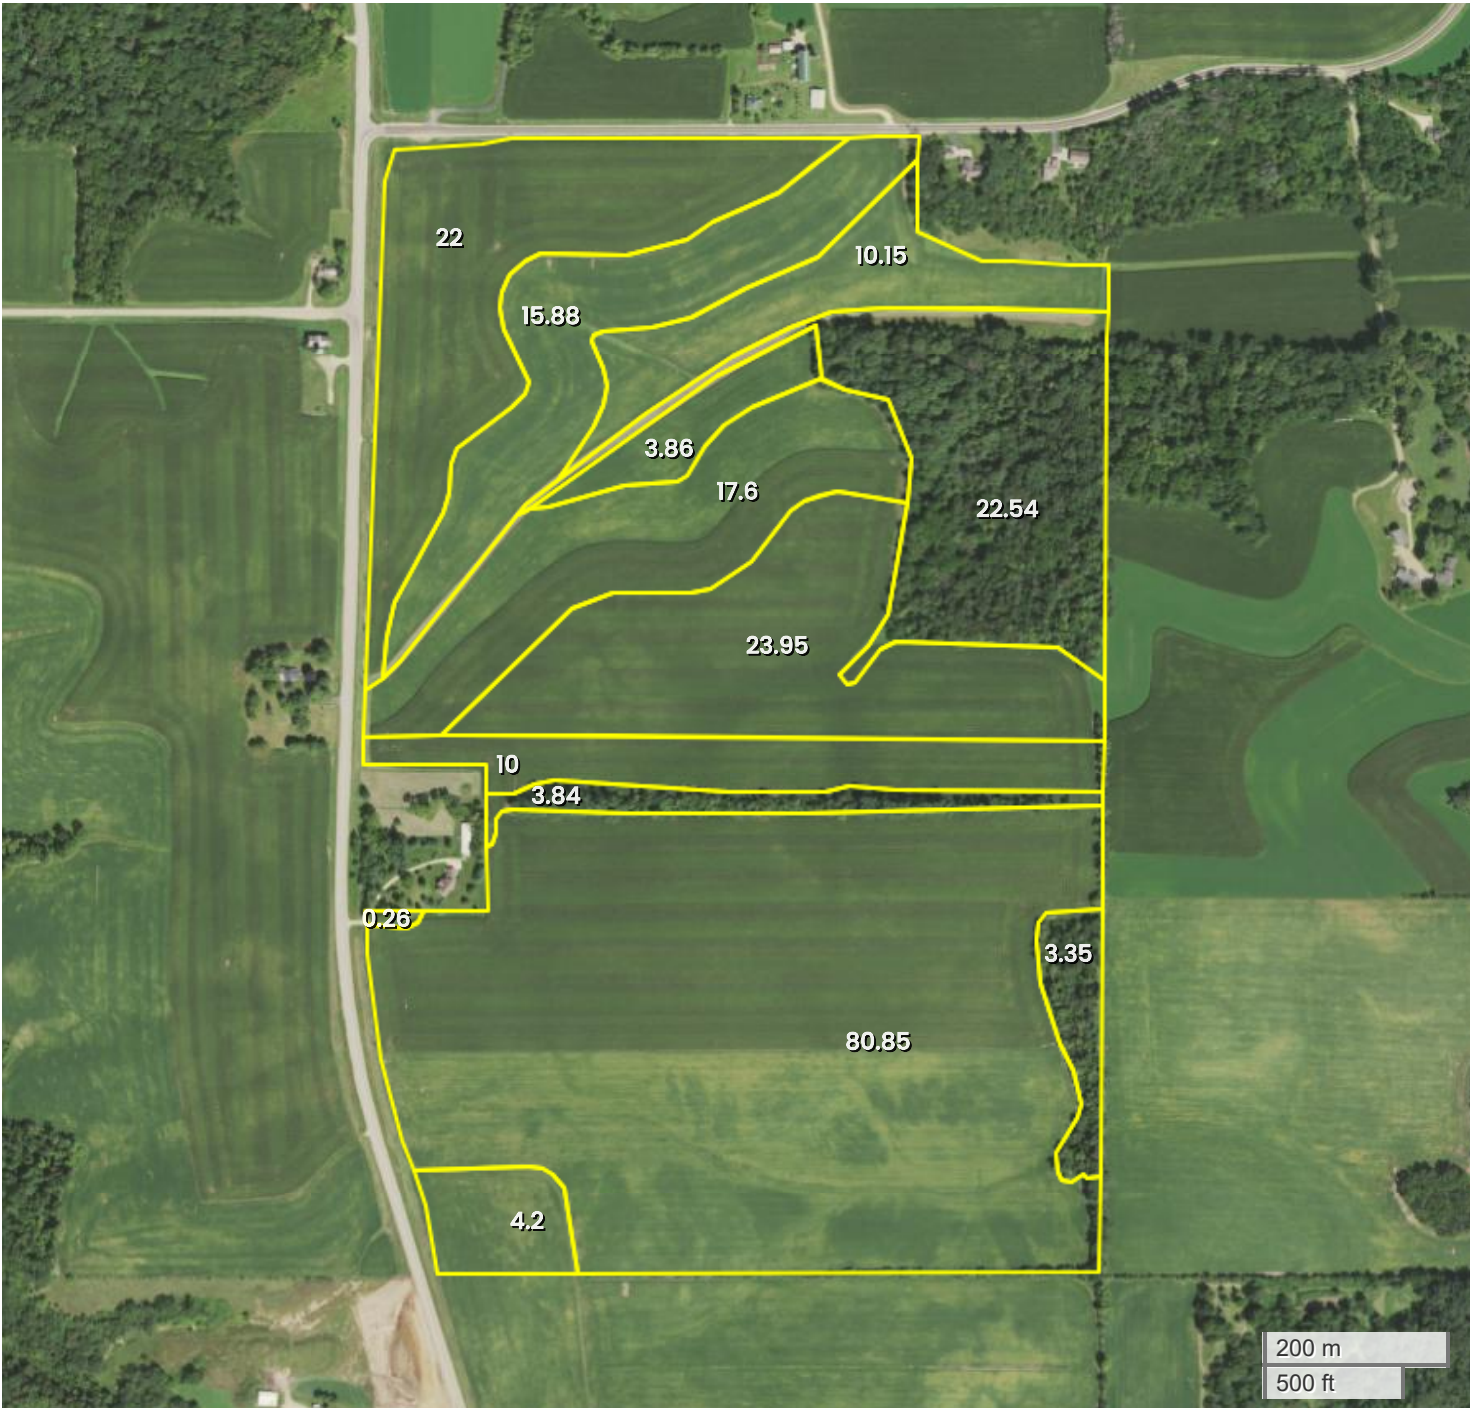

NAUJECK FARM AERIAL MAP

Center: 43.037409, -89.725282

36-7N-6E

Vermont Township

Dane County, WI

FarmWorth, LLC makes no representations or warranties, express or implied, as to the accuracy of any information, data, numerical values, boundaries, or any other information generated through the use of FarmWorth.com. User is solely responsible for independently investigating and determining all information provided through FarmWorth.com prior to use and waives any and all claims against FarmWorth, LLC for any inaccuracies or inconsistencies in the information and/or data.