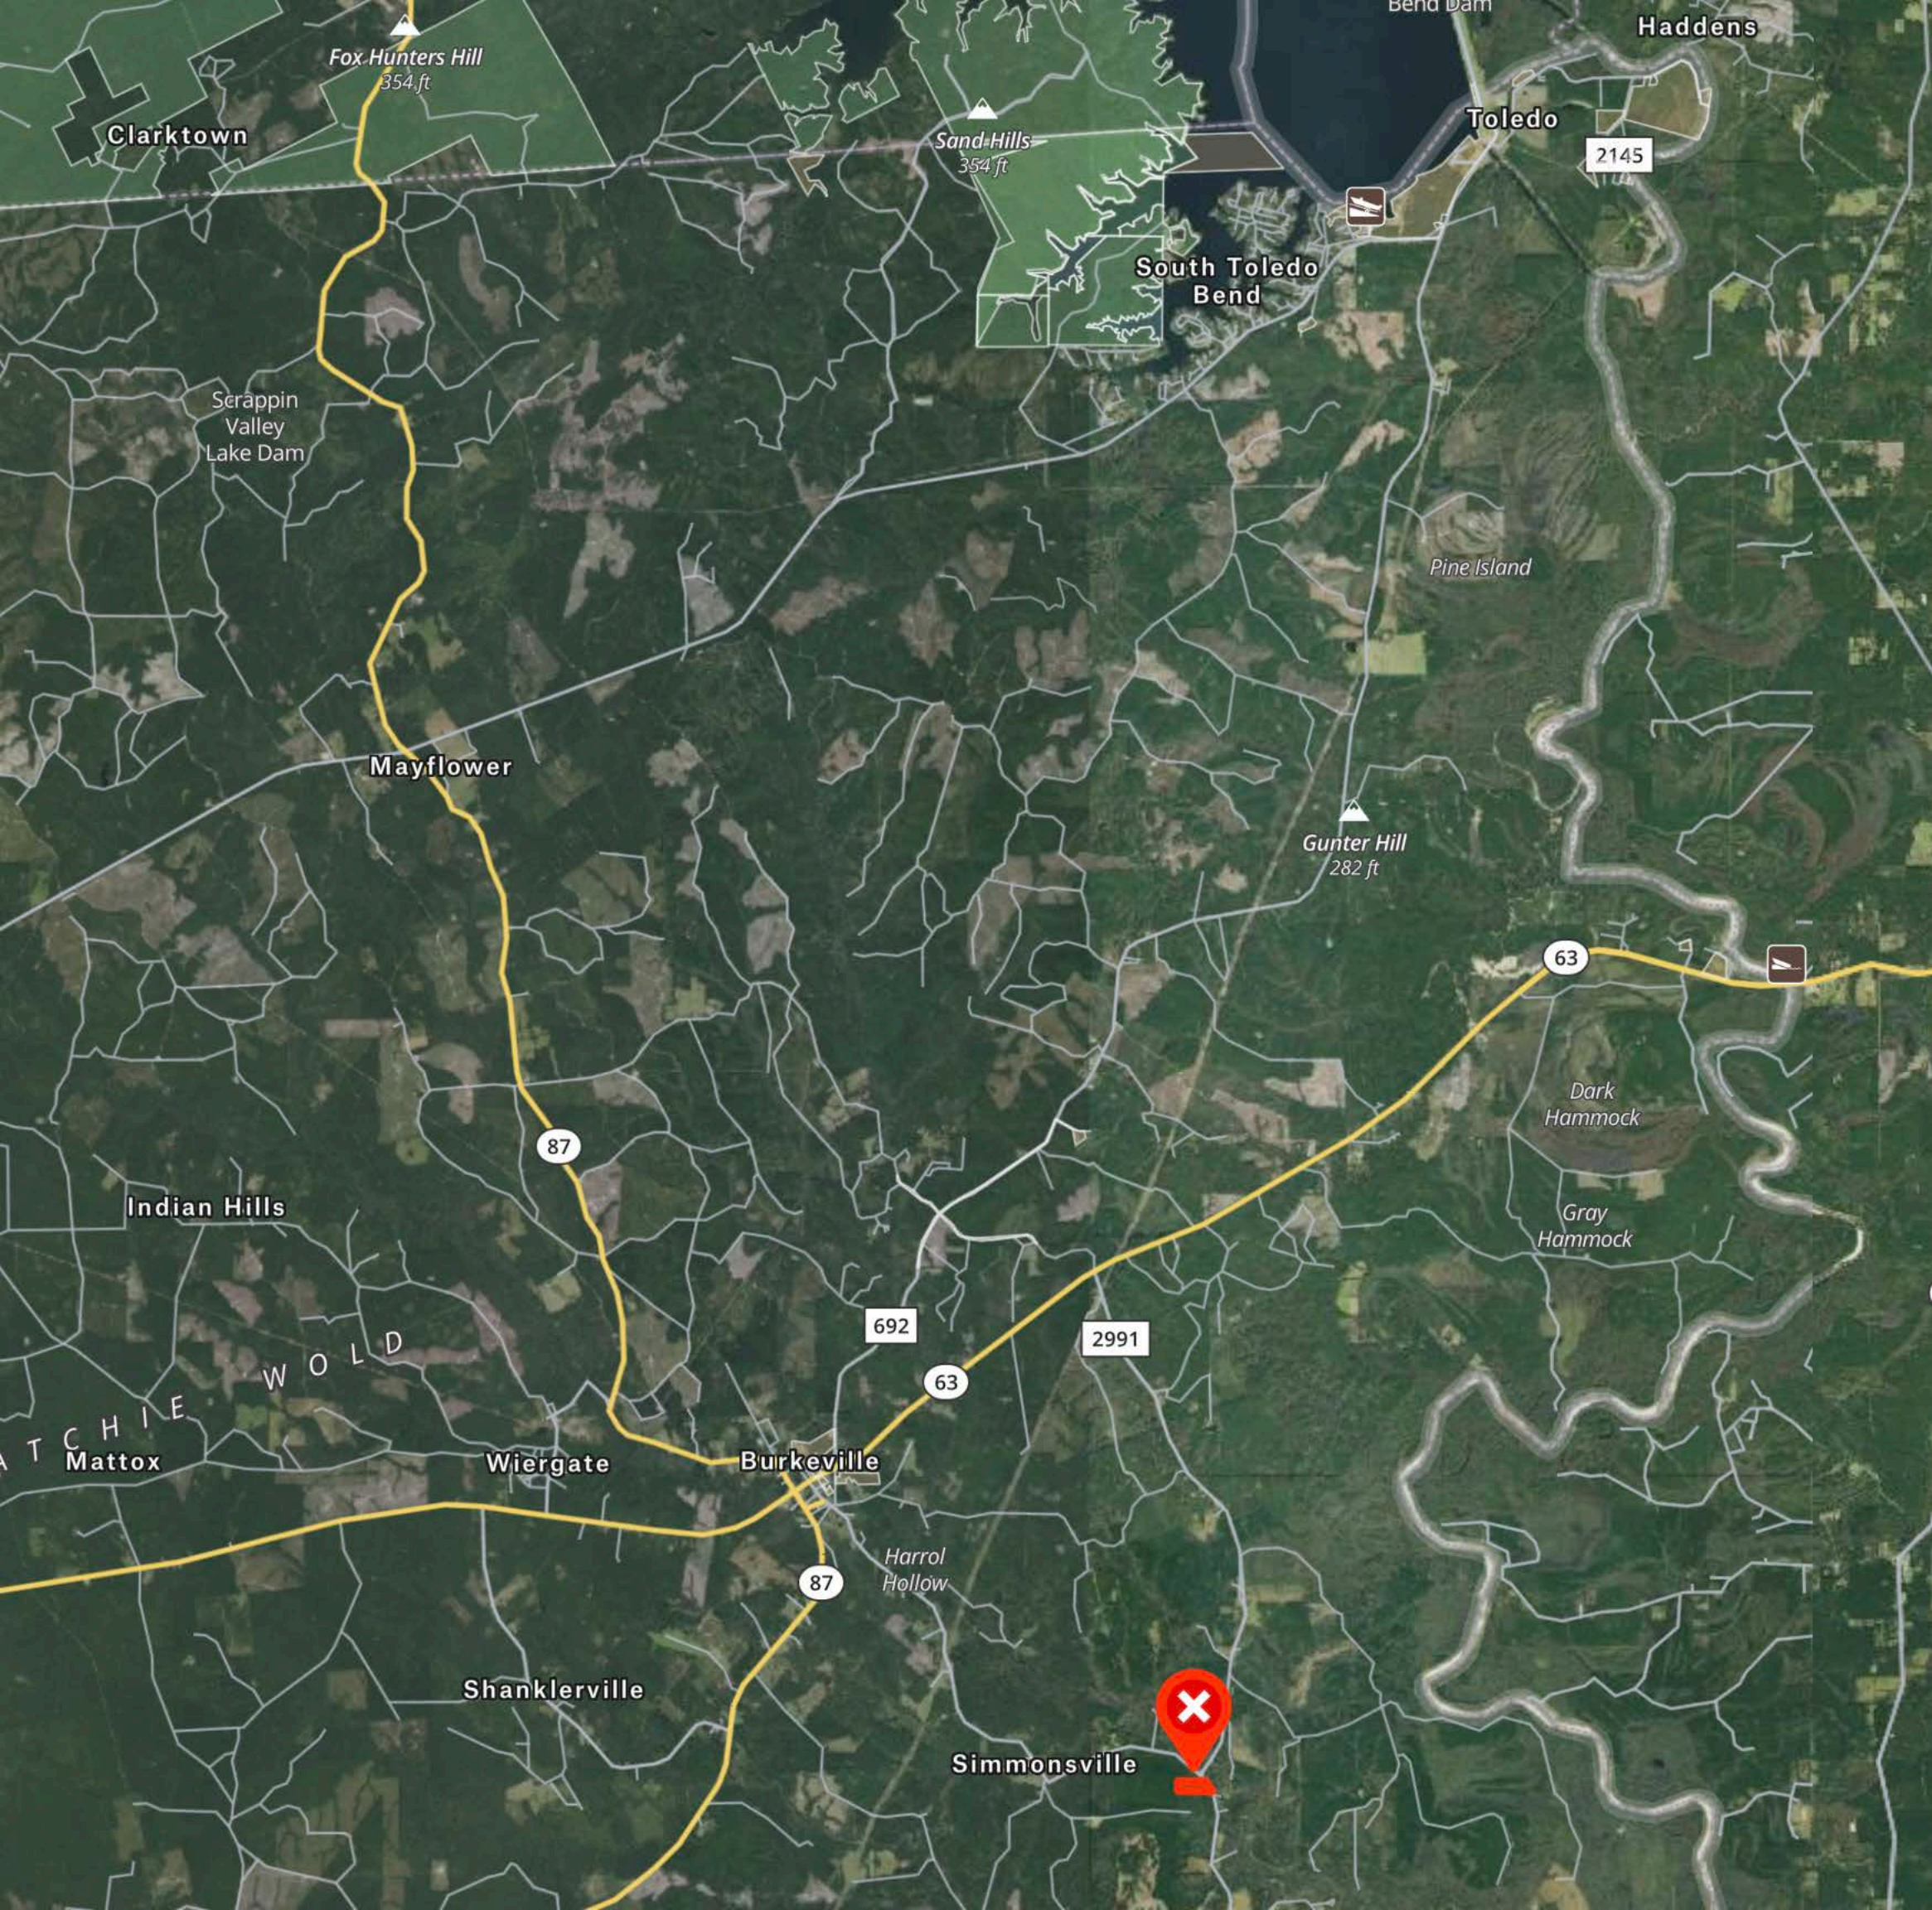

MARKET RD 1414

FARM TO MARKET RD 299

FARM TO MARKET RD 1414

FARM TO MARK

ket Rd 1414

NEWTON COUNTY

Simmonsville

Farm to Market Rd 1414

Farm to Market Rd 2991

Farm to Market Rd 1414

Clarktown

Fox-Hunters Hill  
354 ft

Sand-Hills  
354 ft

Toledo

Haddens

2145

South Toledo  
Bend

Scrappin  
Valley  
Lake Dam

Pine Island

Mayflower

Gunter Hill  
282 ft

63

Dark  
Hammock

Gray  
Hammock