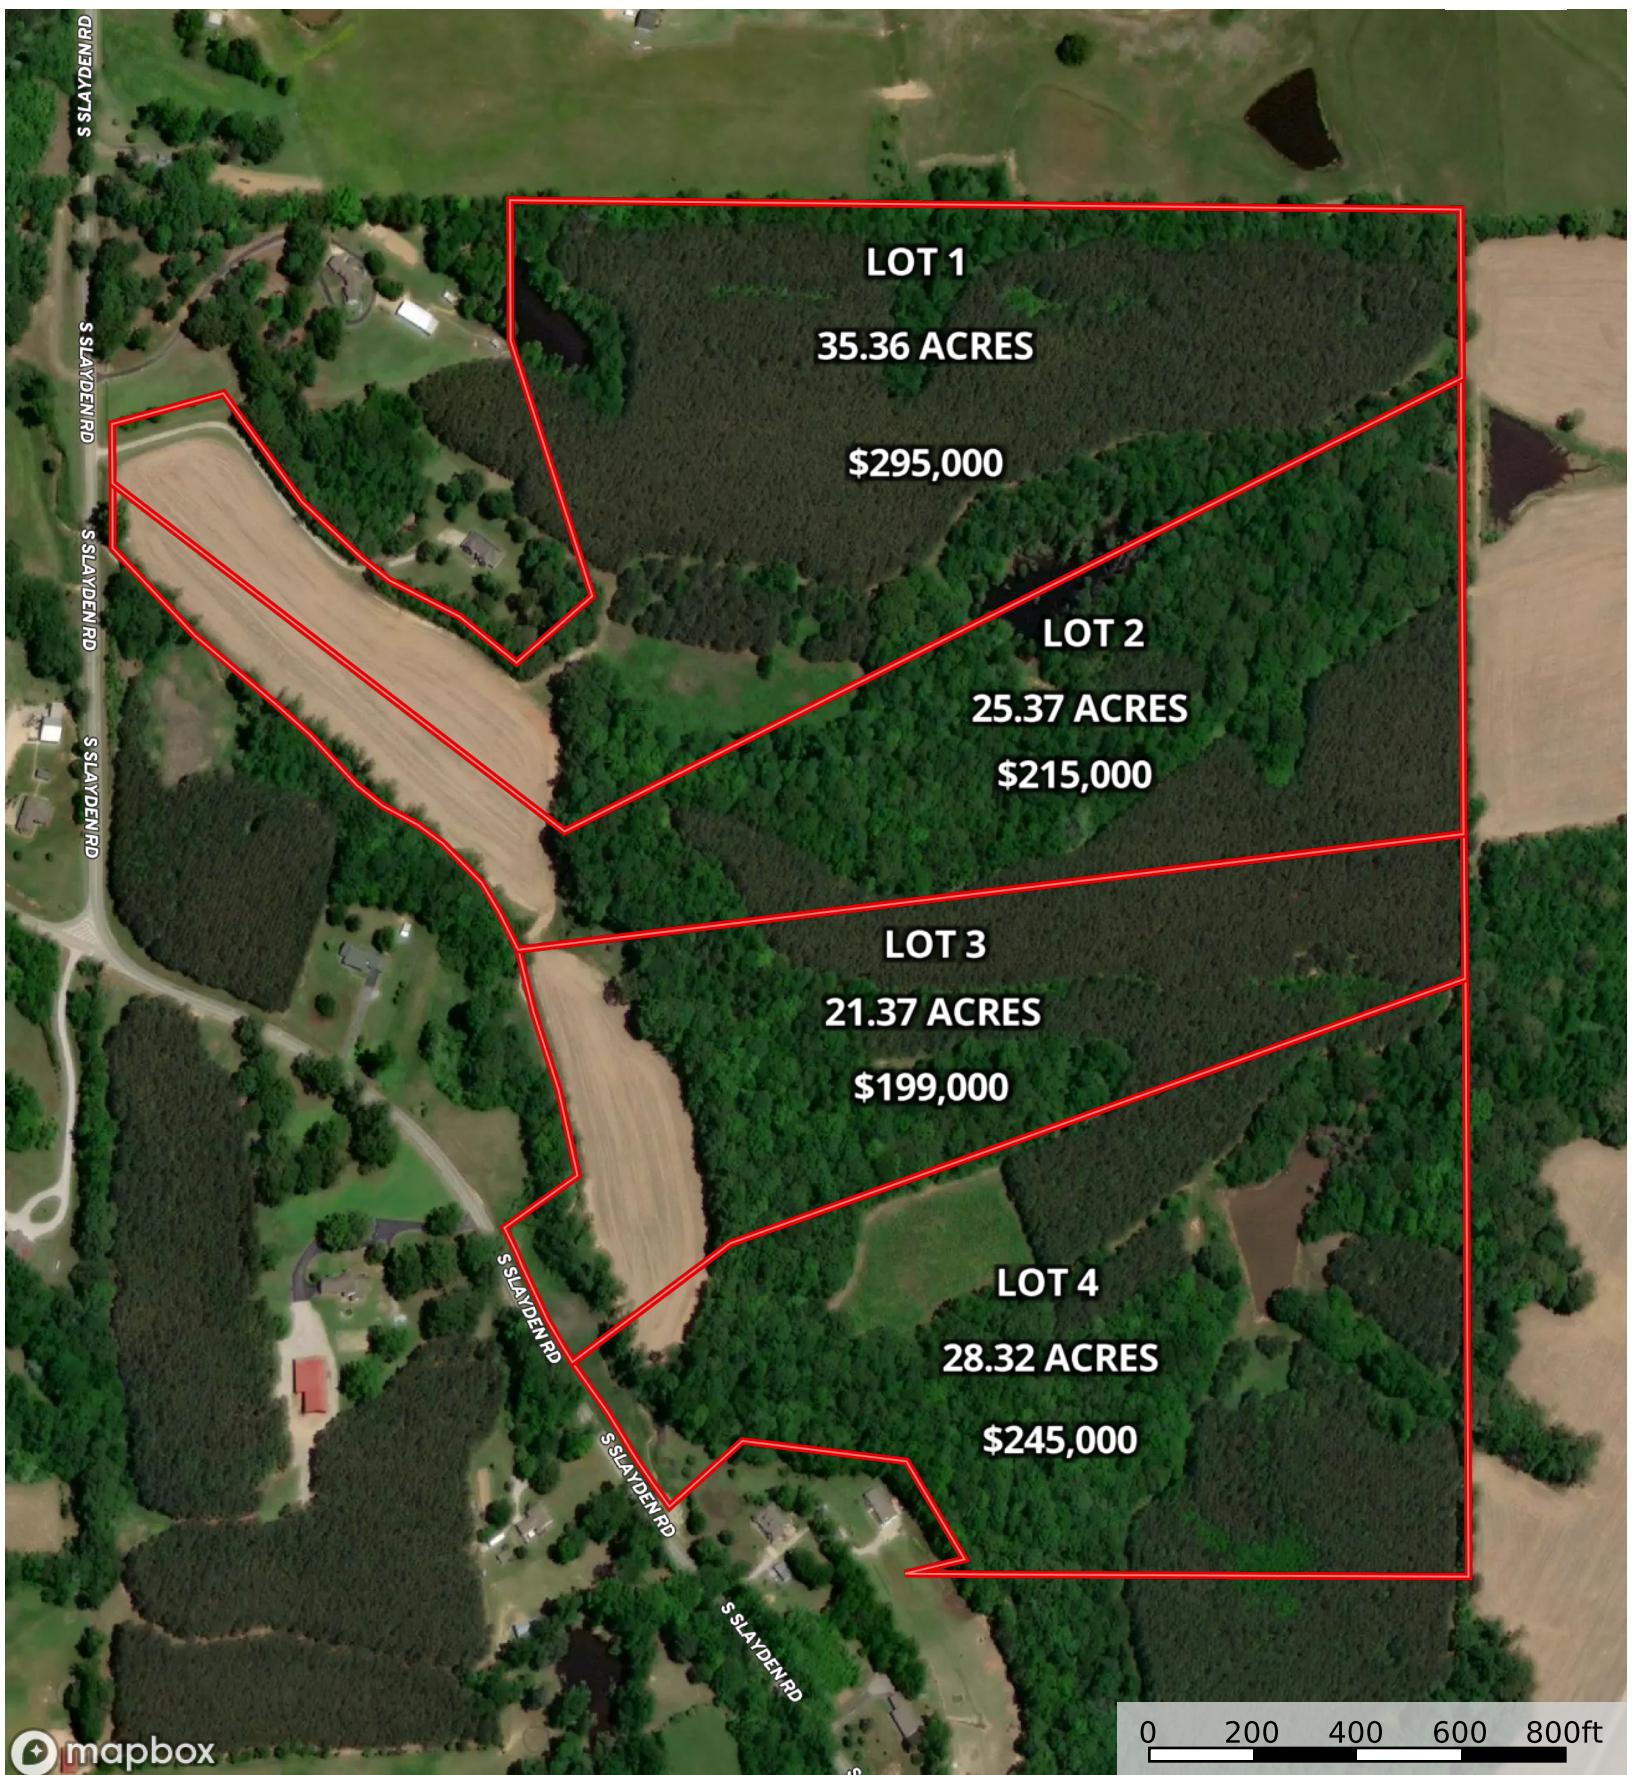

SOUTH SLAYDEN 120
Mississippi, AC +/-

mapbox

0 200 400 600 800ft

Boundary