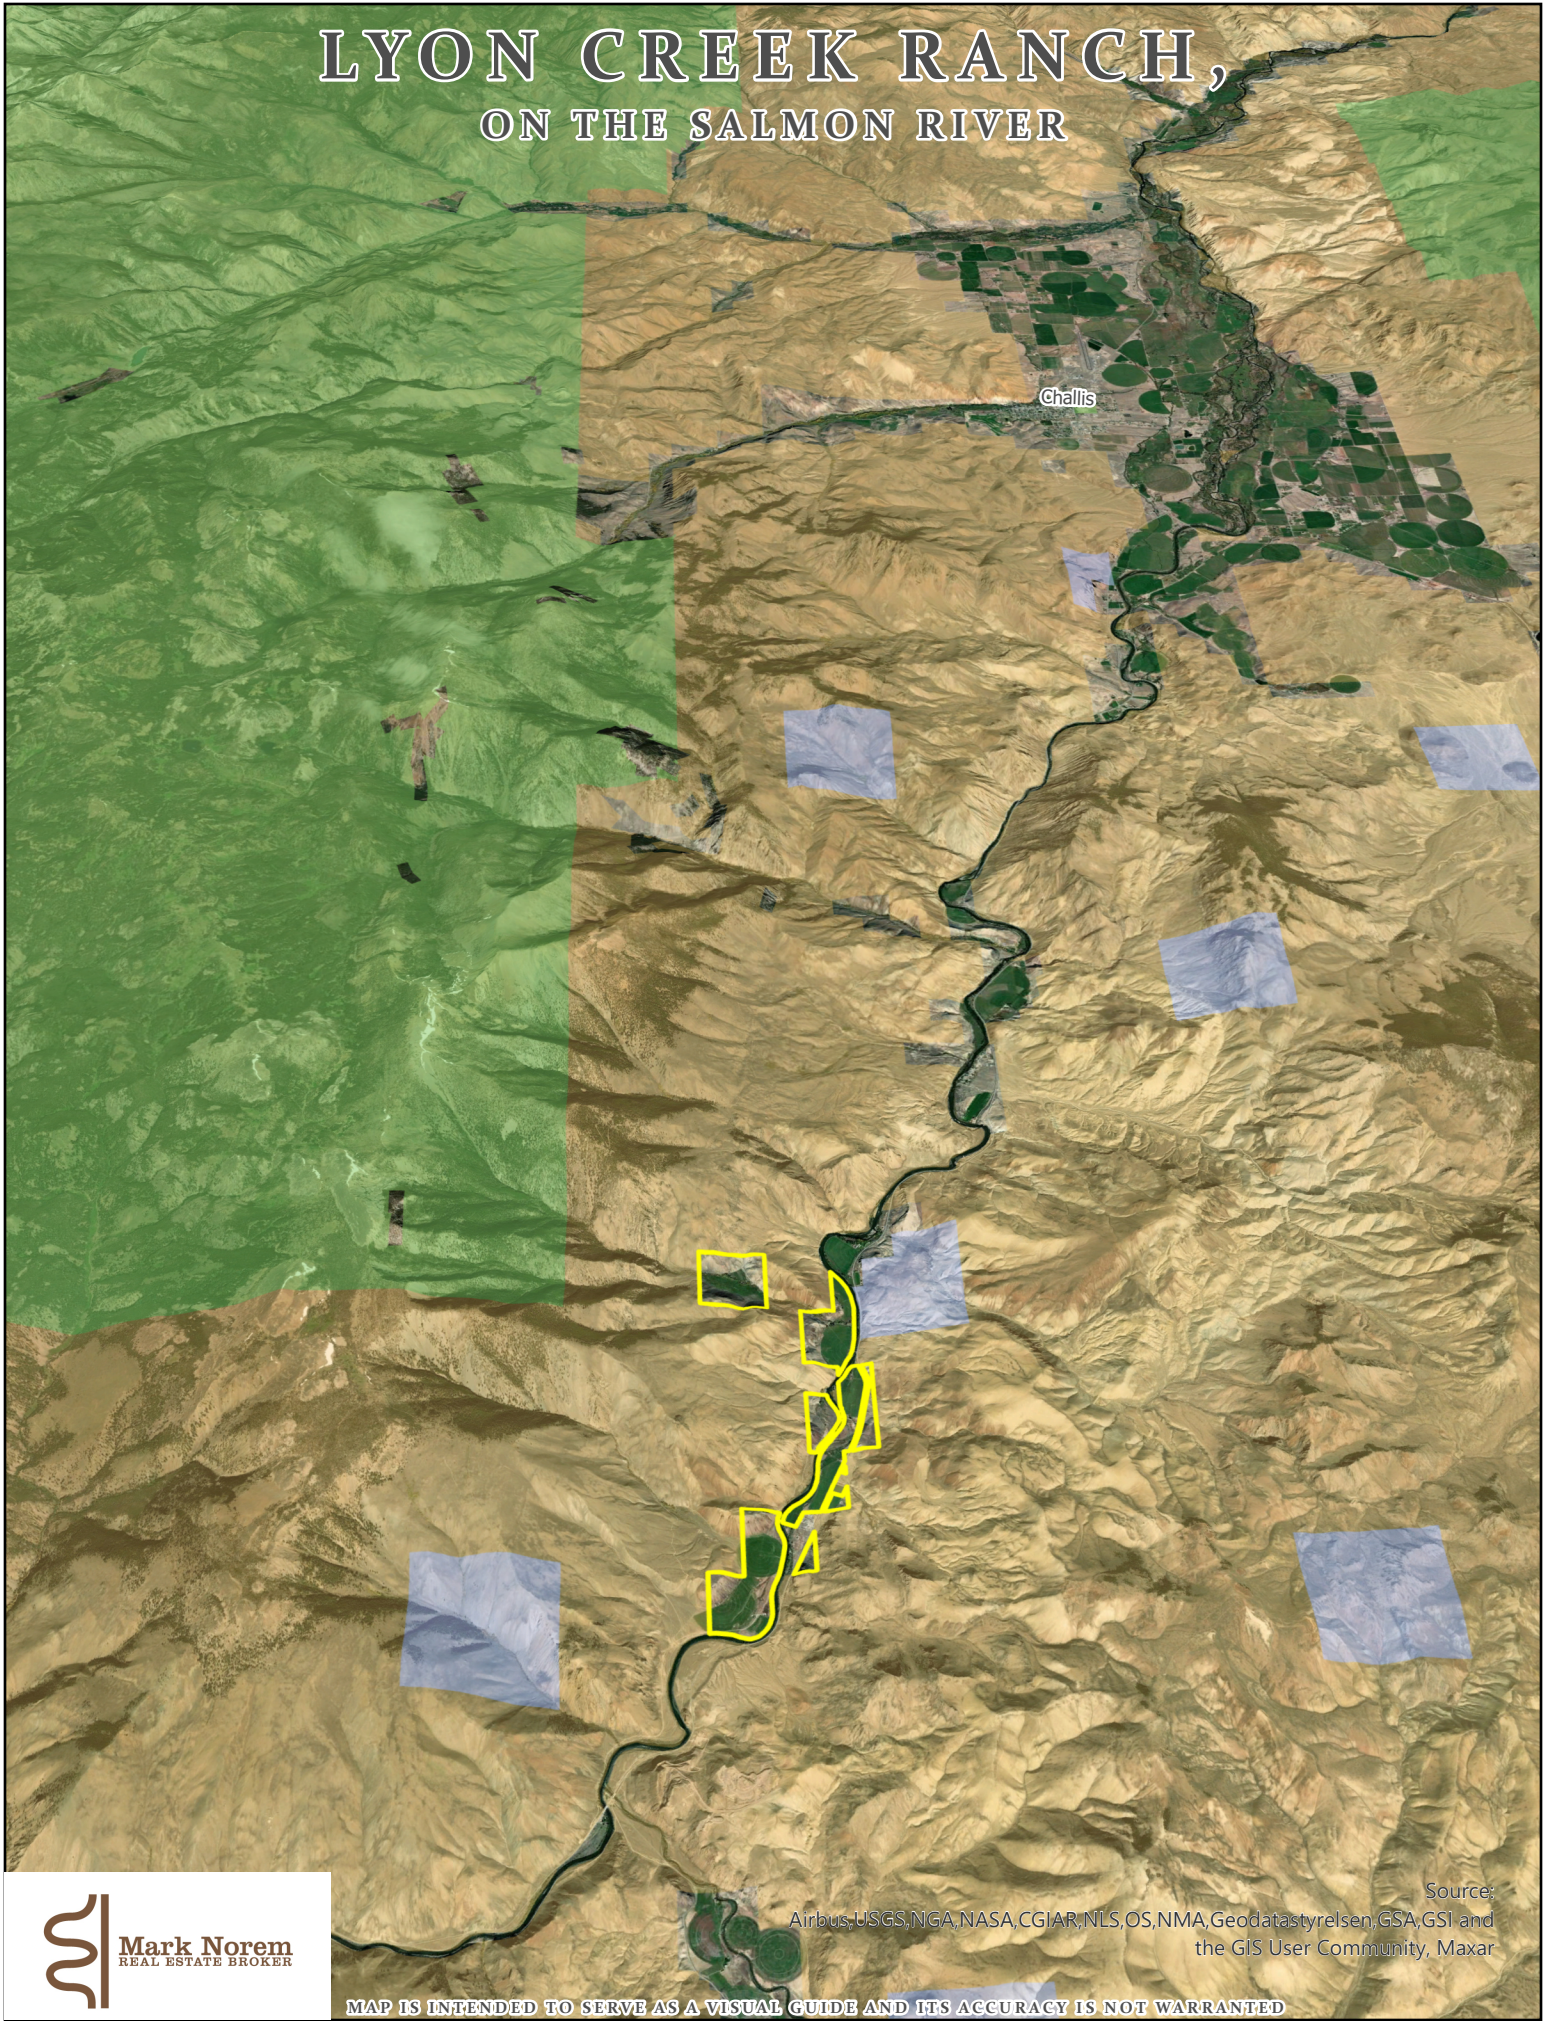

LYON CREEK RANCH, ON THE SALMON RIVER

Challis