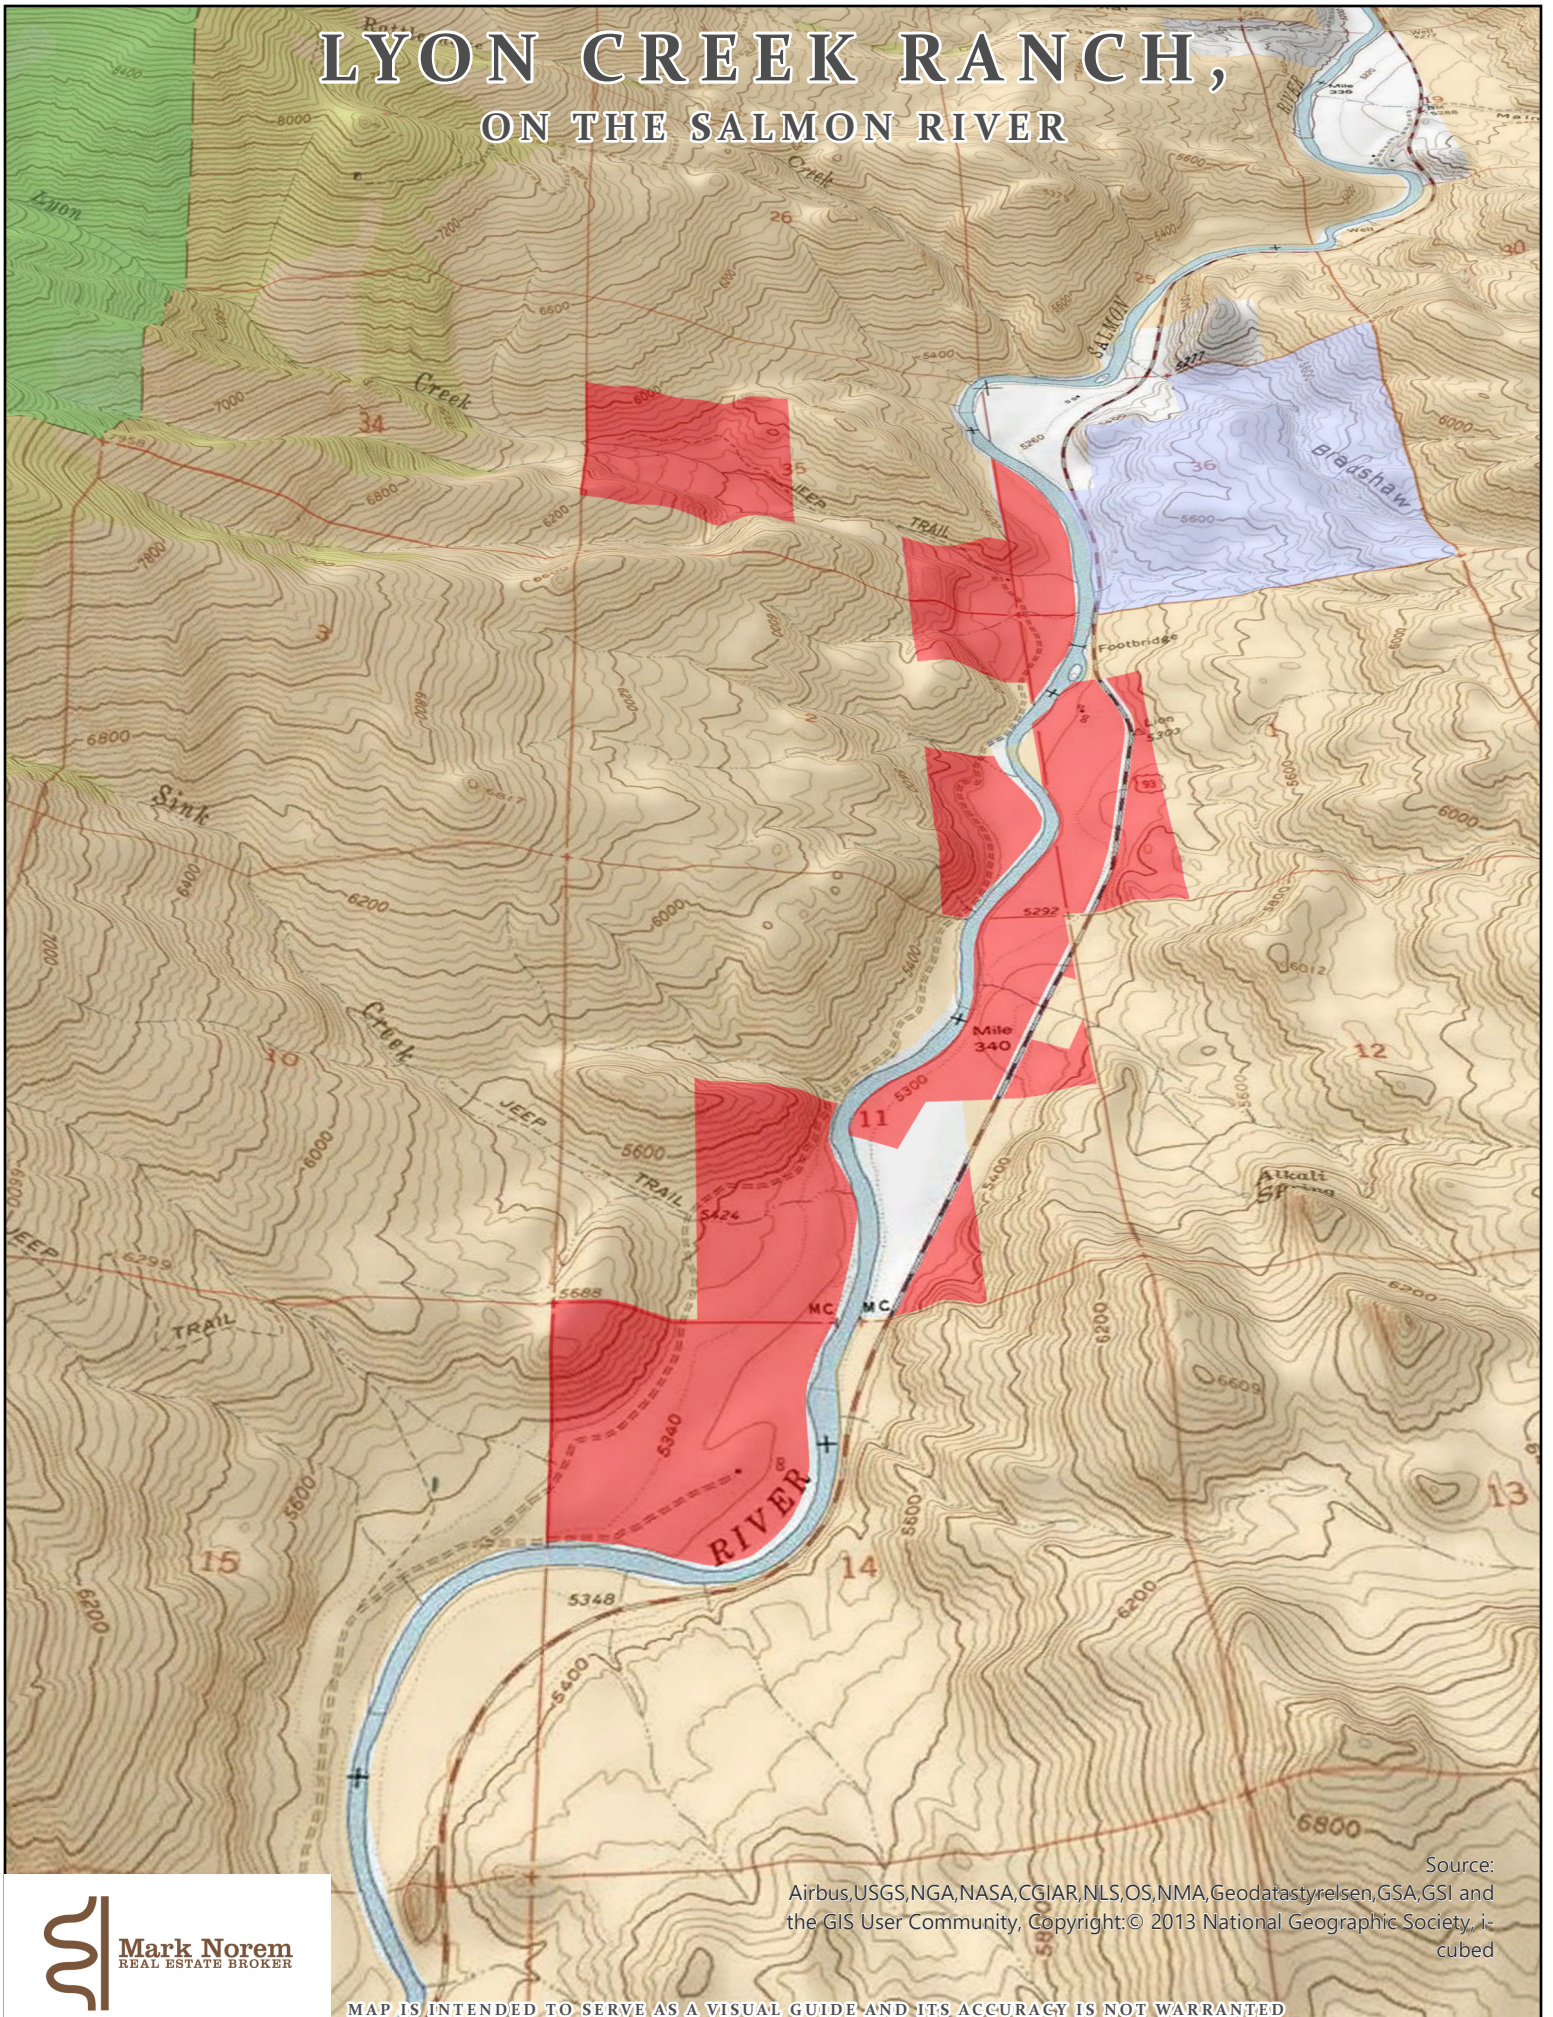

LYON CREEK RANCH, ON THE SALMON RIVER

Source:
Airbus, USGS, NGA, NASA, CGIAR, NLS, OS, NMA, Geodatastyrelsen, GSA, GSI and
the GIS User Community, Copyright: © 2013 National Geographic Society, i-
cubed

MAP IS INTENDED TO SERVE AS A VISUAL GUIDE AND ITS ACCURACY IS NOT WARRANTED