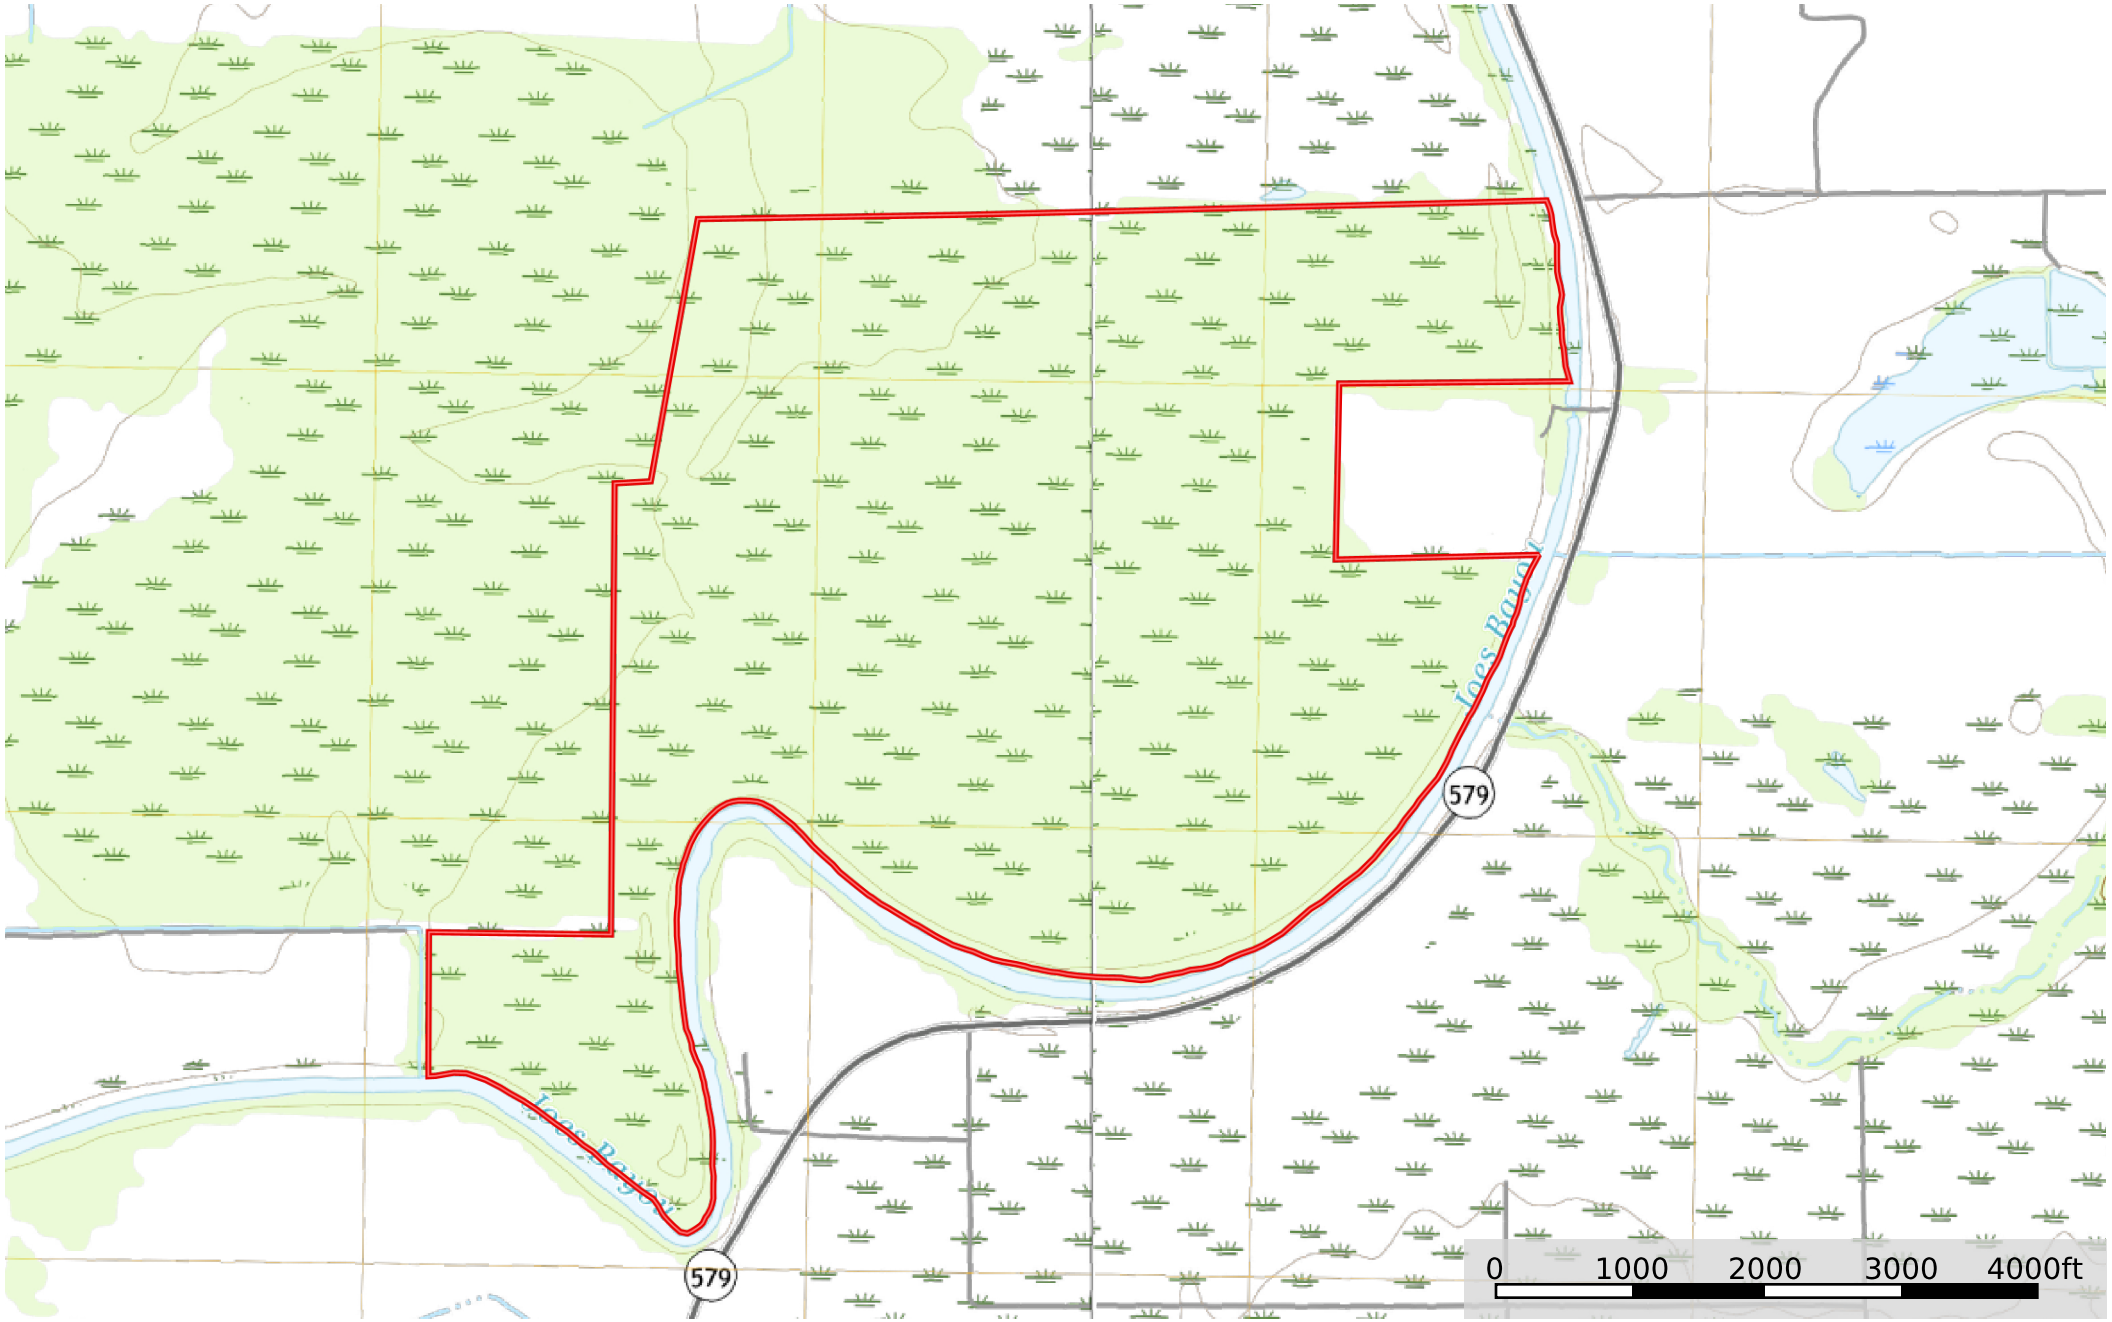

LA - Madison Wade Bayou LLC 790 ac +/-
Madison Parish, Louisiana, AC +/-

 Boundary