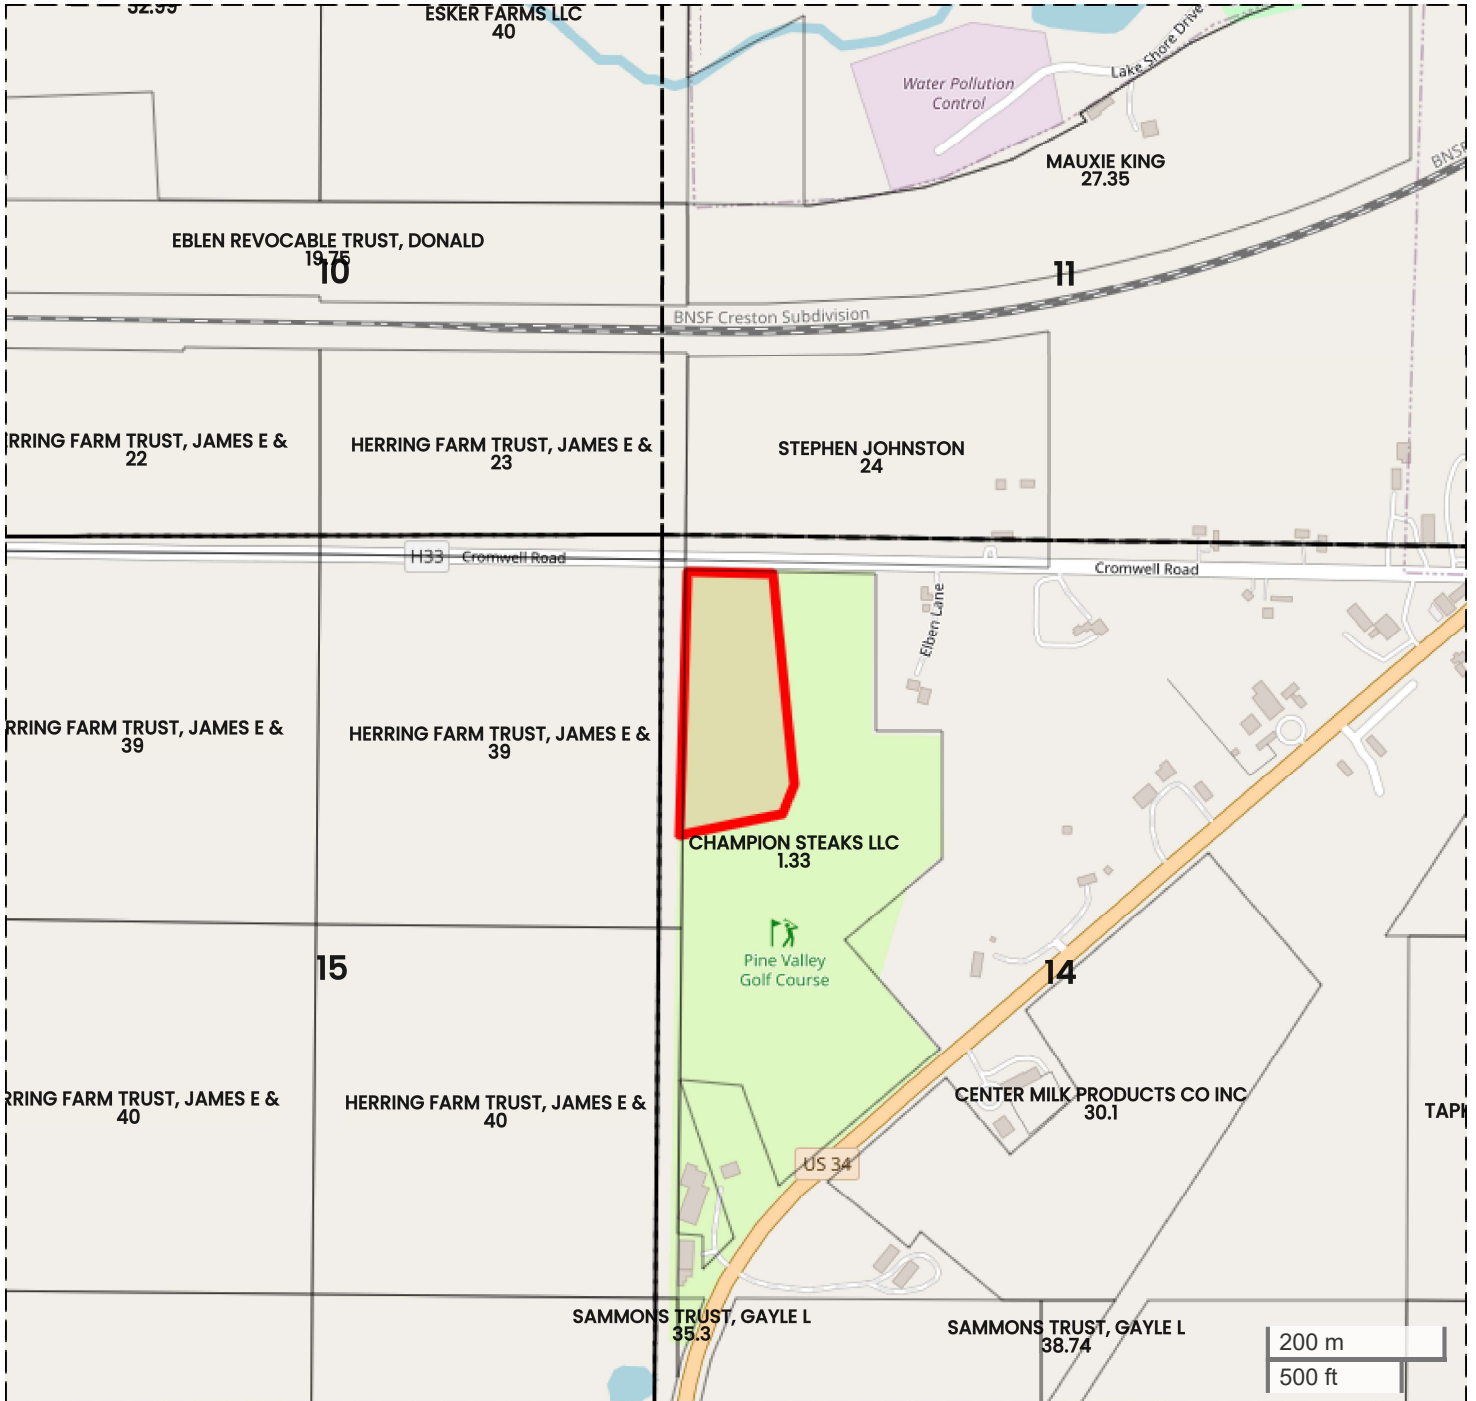

CHAMPION STEAKS LLC (7.57 AC TOTAL, 0 AC TILLABLE)

PLAT MAP

Center: 41.041665, -94.394088

14-72N-31W

Douglas Township

Union County, IA

FarmWorth, LLC makes no representations or warranties, express or implied, as to the accuracy of any information, data, numerical values, boundaries, or any other information generated through the use of FarmWorth.com. User is solely responsible for independently investigating and determining all information provided through FarmWorth.com prior to use and waives any and all claims against FarmWorth, LLC for any inaccuracies or inconsistencies in the information and/or data.