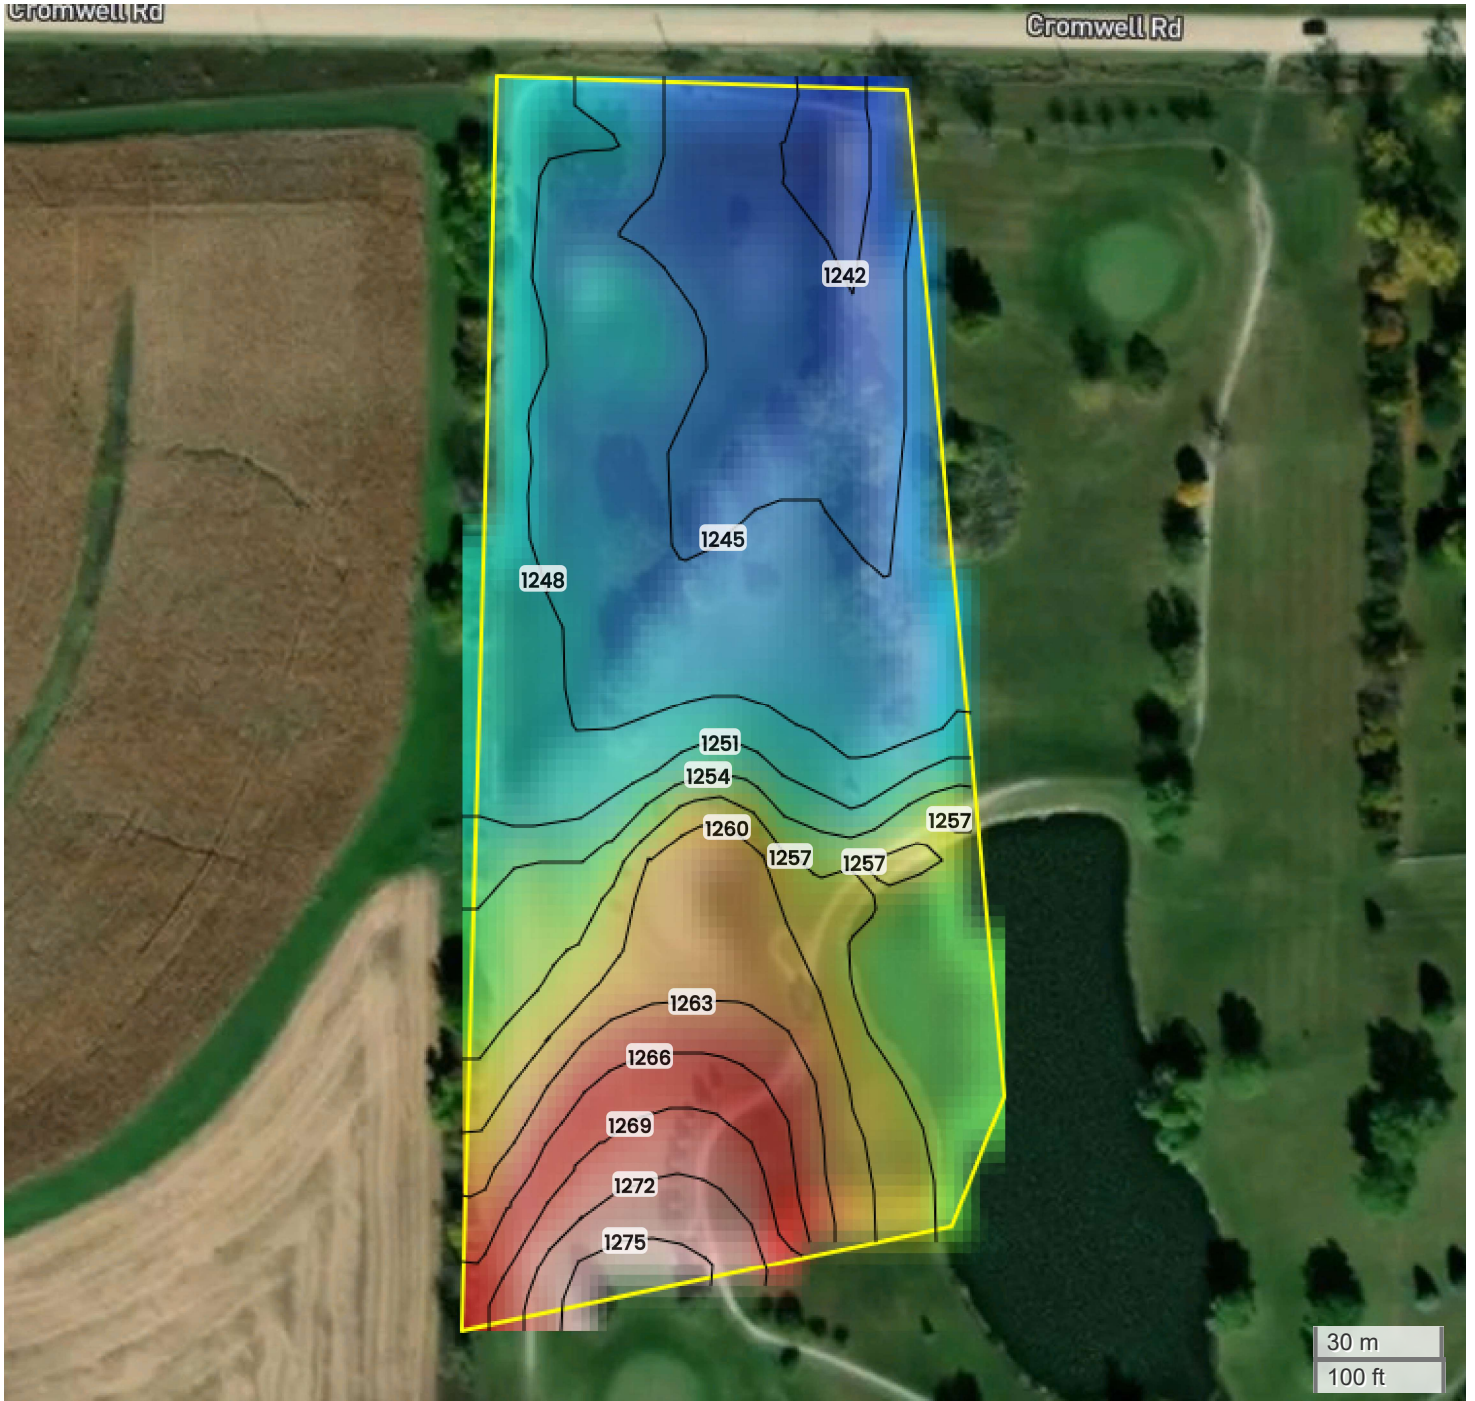

CHAMPION STEAKS LLC (7.57 AC TOTAL, 0 AC TILLABLE)

TOPOGRAPHY

1242 ft

1275 ft

Center: 41.041665, -94.394082

14-72N-31W

Douglas Township
Union County, IA

Source: USGS 10m DEM

Interval(ft): 3

Max: 1275.0 ft

Min: 1242.0 ft

Range: 33.0 ft

Average: 1258.5 ft

FarmWorth, LLC makes no representations or warranties, express or implied, as to the accuracy of any information, data, numerical values, boundaries, or any other information generated through the use of FarmWorth.com. User is solely responsible for independently investigating and determining all information provided through FarmWorth.com prior to use and waives any and all claims against FarmWorth, LLC for any inaccuracies or inconsistencies in the information and/or data.