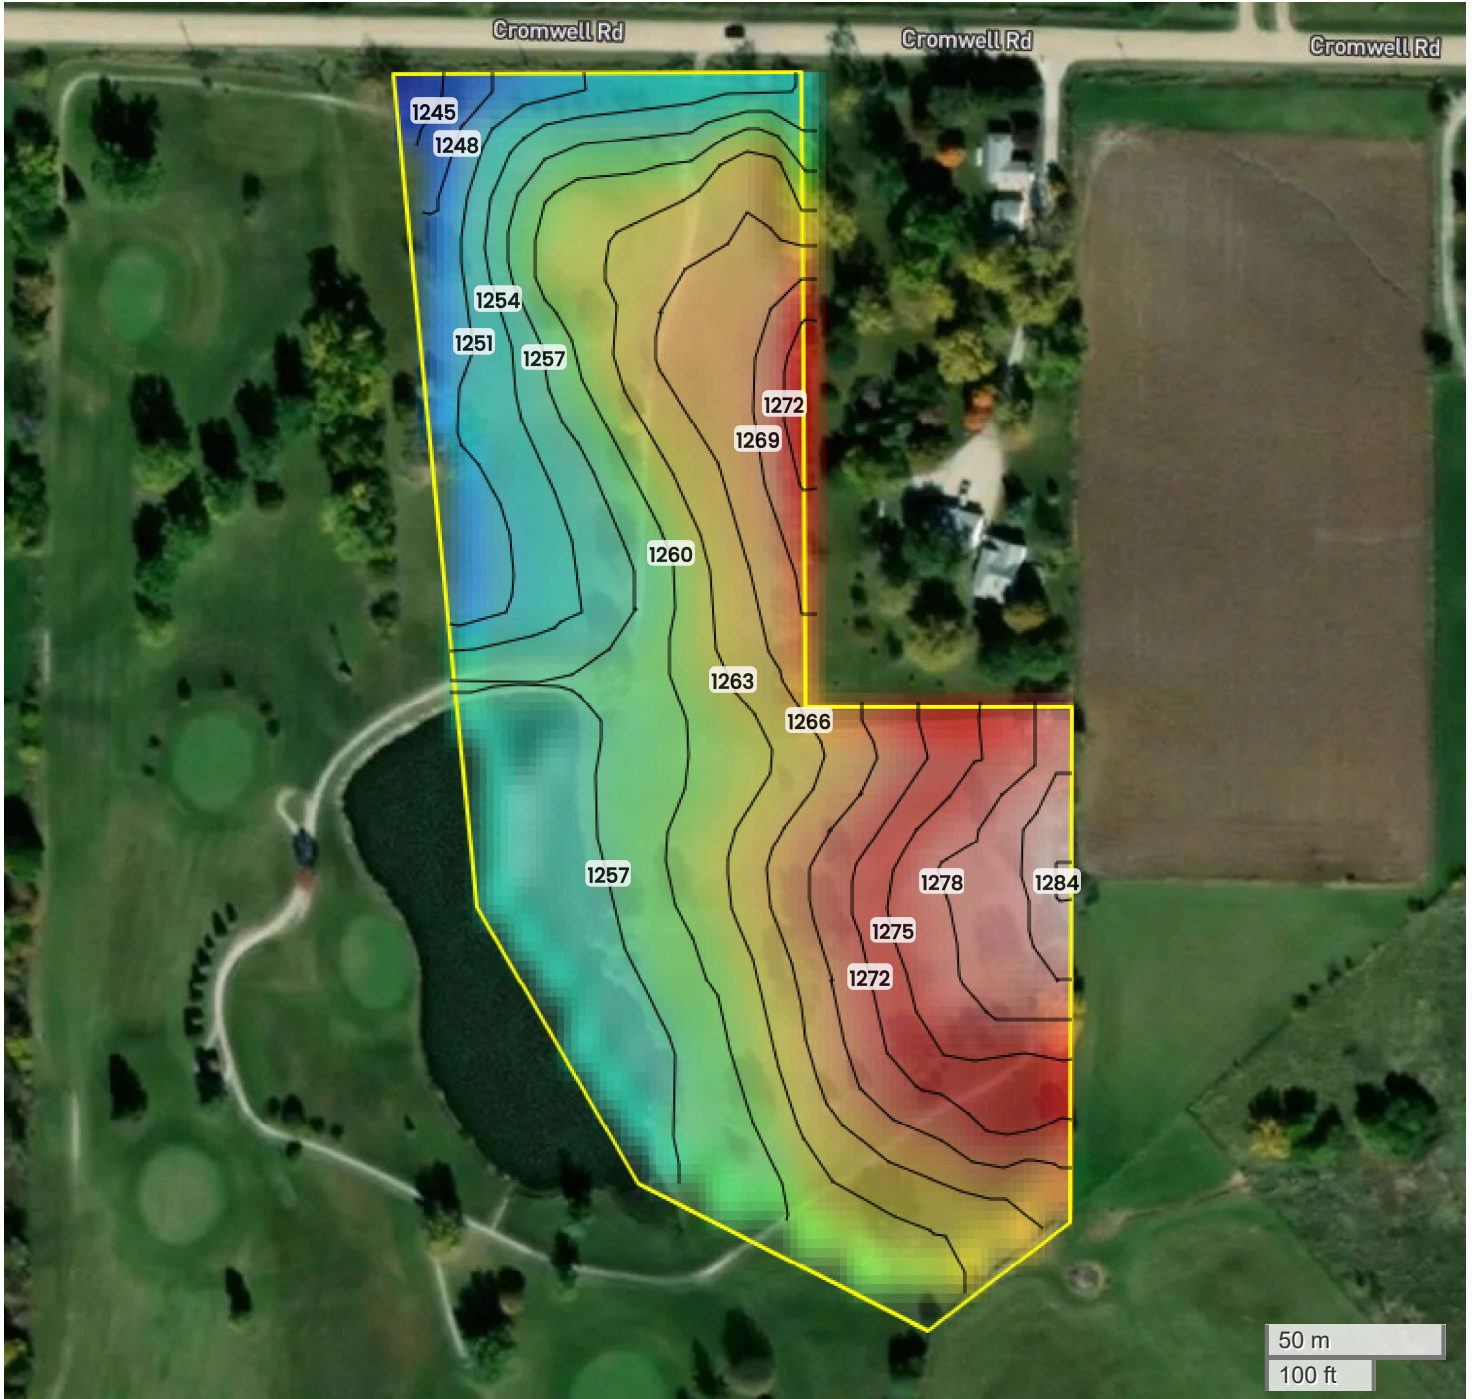

CHAMPION STEAKS LLC (10.06 AC TOTAL, 0 AC TILLABLE)

TOPOGRAPHY

1245 ft

1284 ft

Center: 41.041415, -94.392483

14-72N-31W

Douglas Township
Union County, IA

Source: USGS 10m DEM
Interval(ft): 3
Max: 1284.0 ft
Min: 1245.0 ft
Range: 39.0 ft
Average: 1264.5 ft

FarmWorth, LLC makes no representations or warranties, express or implied, as to the accuracy of any information, data, numerical values, boundaries, or any other information generated through the use of FarmWorth.com. User is solely responsible for independently investigating and determining all information provided through FarmWorth.com prior to use and waives any and all claims against FarmWorth, LLC for any inaccuracies or inconsistencies in the information and/or data.