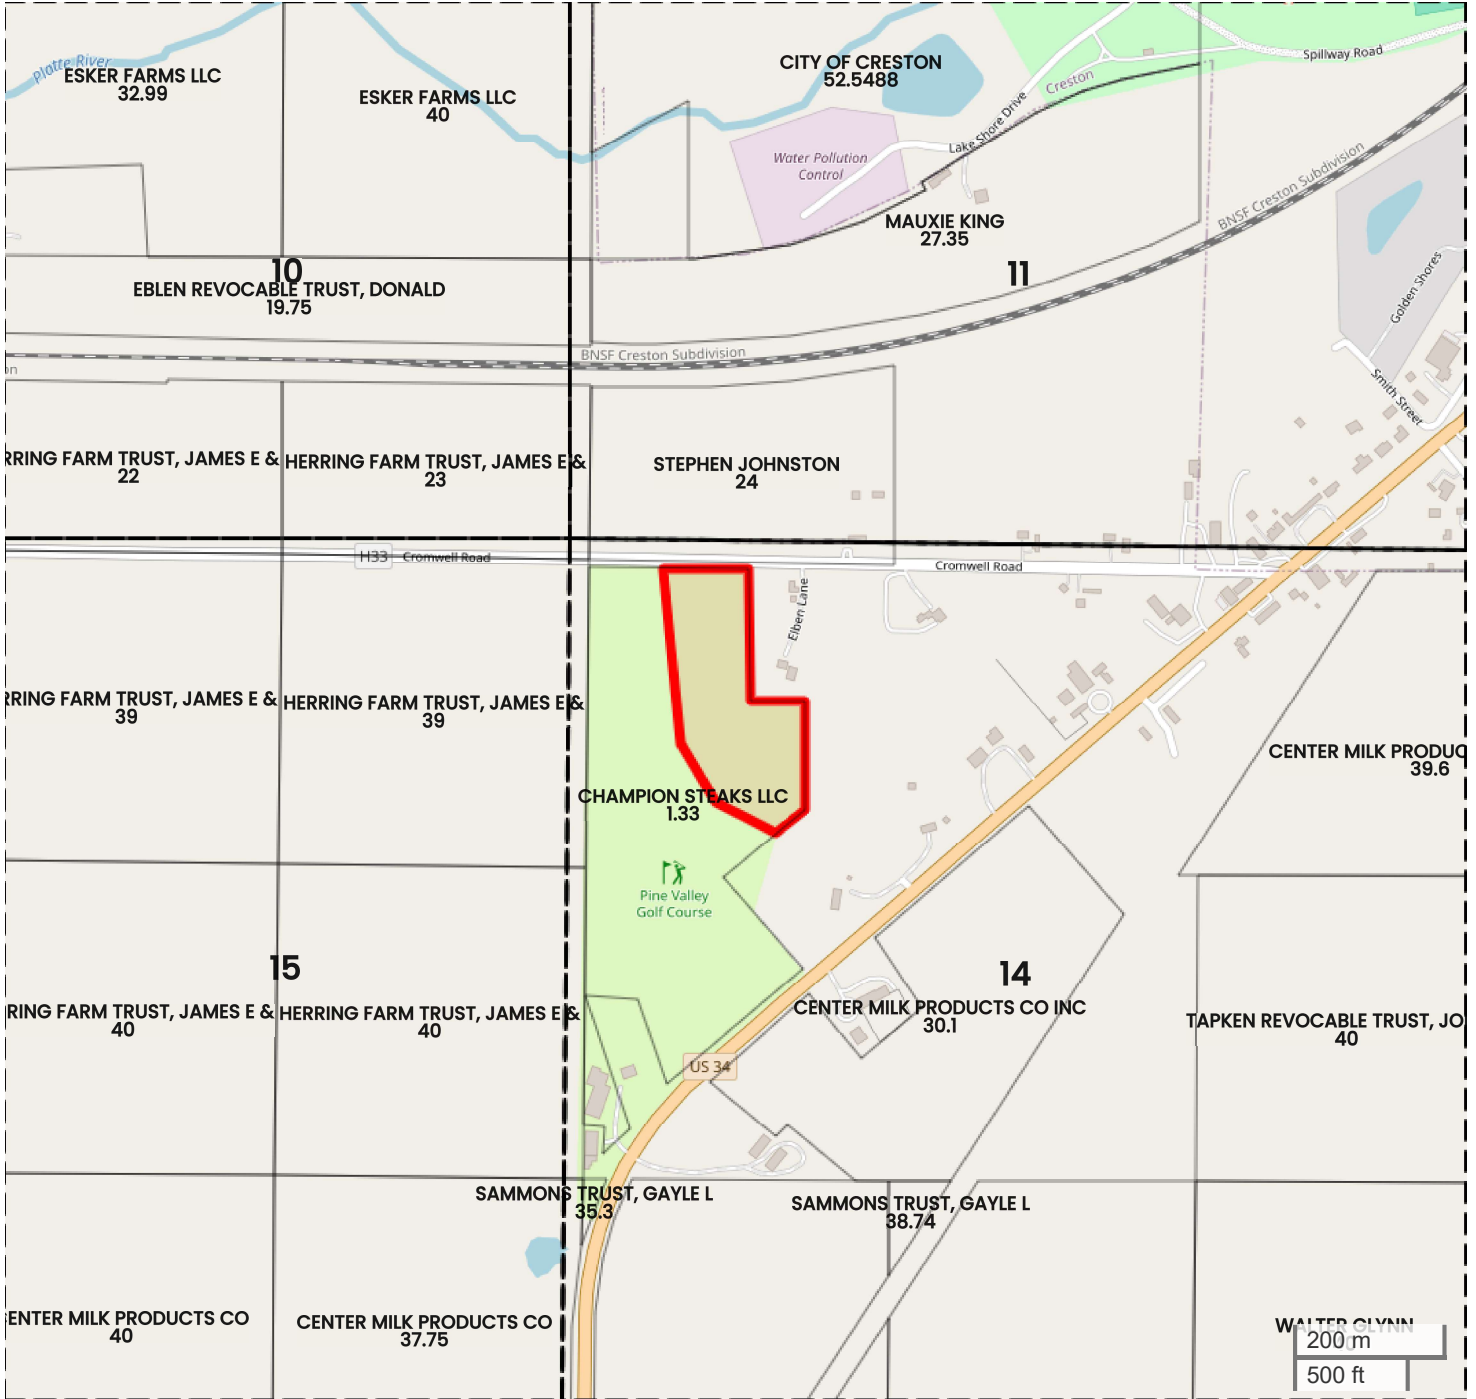

CHAMPION STEAKS LLC (10.06 AC TOTAL, 0 AC TILLABLE)

PLAT MAP

Center: 41.041408, -94.392478

14-72N-31W

Douglas Township
Union County, IA

FarmWorth, LLC makes no representations or warranties, express or implied, as to the accuracy of any information, data, numerical values, boundaries, or any other information generated through the use of FarmWorth.com. User is solely responsible for independently investigating and determining all information provided through FarmWorth.com prior to use and waives any and all claims against FarmWorth, LLC for any inaccuracies or inconsistencies in the information and/or data.